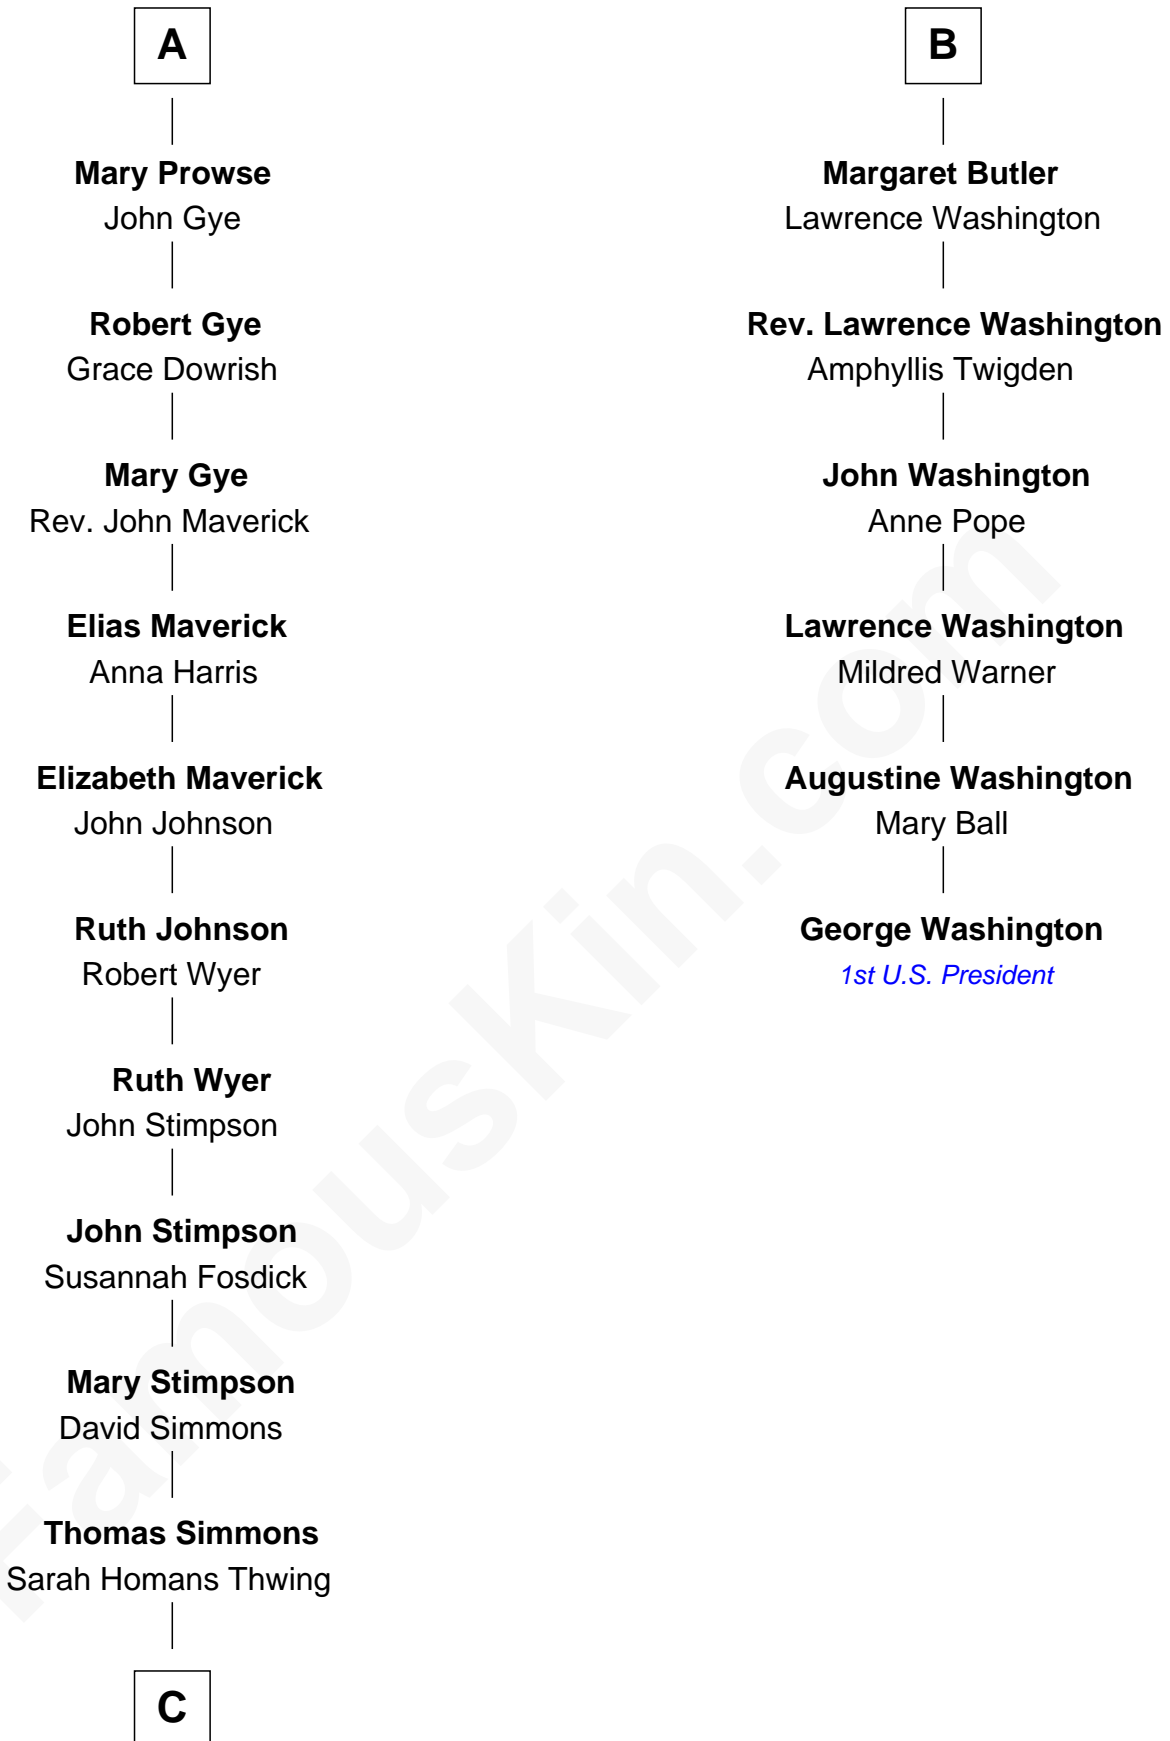

FamousKin.com Relationship Chart of

Pete Seeger

American Folk Singer

12th cousin 8 times removed of

George Washington

1st U.S. President

Sir Maurice de Berkeley

Eve la Zouche

Milicent de Berkeley

John Maltravers

Sir John Maltravers

Gwenthin - - - - -

Eleanor Maltravers

John Fitzalan

Joan Fitzalan

Sir William Echyngam

Katherine de Clyvedon

Sir John Berkeley

Elizabeth Betteshorne

Elizabeth Berkeley

Sir John Sutton

Sir Edmund Sutton

Joyce Tiptoft

Sir John Sutton

Anne Clarell

Margaret Sutton

John Butler

William Butler

Margaret Greeke

B

FamousKin.com