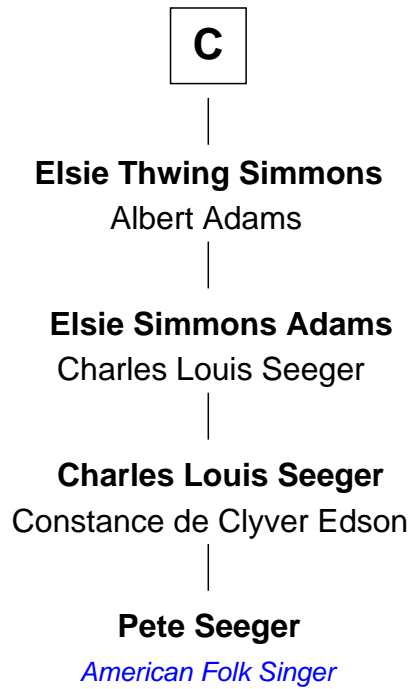

FamousKin.com Relationship Chart of

Pete Seeger

American Folk Singer

12th cousin 8 times removed of

George Washington

1st U.S. President

Sir Maurice de Berkeley

Eve la Zouche

Milicent de Berkeley

John Maltravers

Sir John Maltravers

Gwenthin - - - - -

Eleanor Maltravers

John Fitzalan

Joan Fitzalan

Sir William Echyngam

Katherine de Clyvedon

Sir John Berkeley

Elizabeth Betteshorne

Elizabeth Berkeley

Sir John Sutton

Sir Edmund Sutton

Joyce Tiptoft

Sir John Sutton

Anne Clarell

Margaret Sutton

John Butler

William Butler

Margaret Greeke

B

FamousKin.com