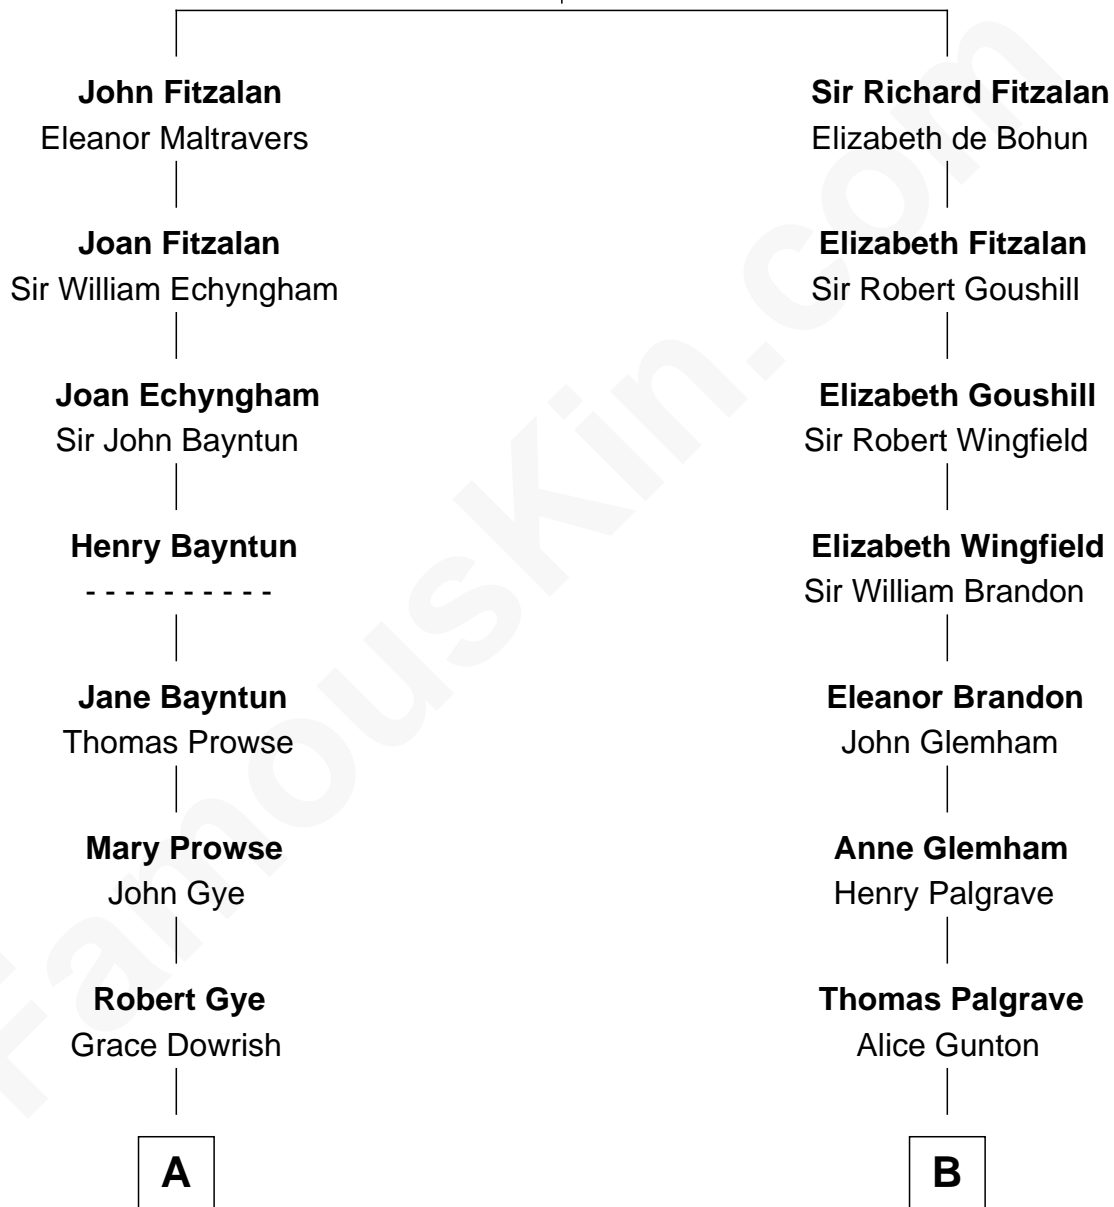

FamousKin.com Relationship Chart of

Pete Seeger

American Folk Singer

17th cousin 1 time removed of

Hetty Green

"The Witch of Wall Street"

Richard Fitzalan
Eleanor Plantagenet

C

Charles Louis Seeger
Constance de Clyver Edson

Pete Seeger
American Folk Singer

FamousKin.com