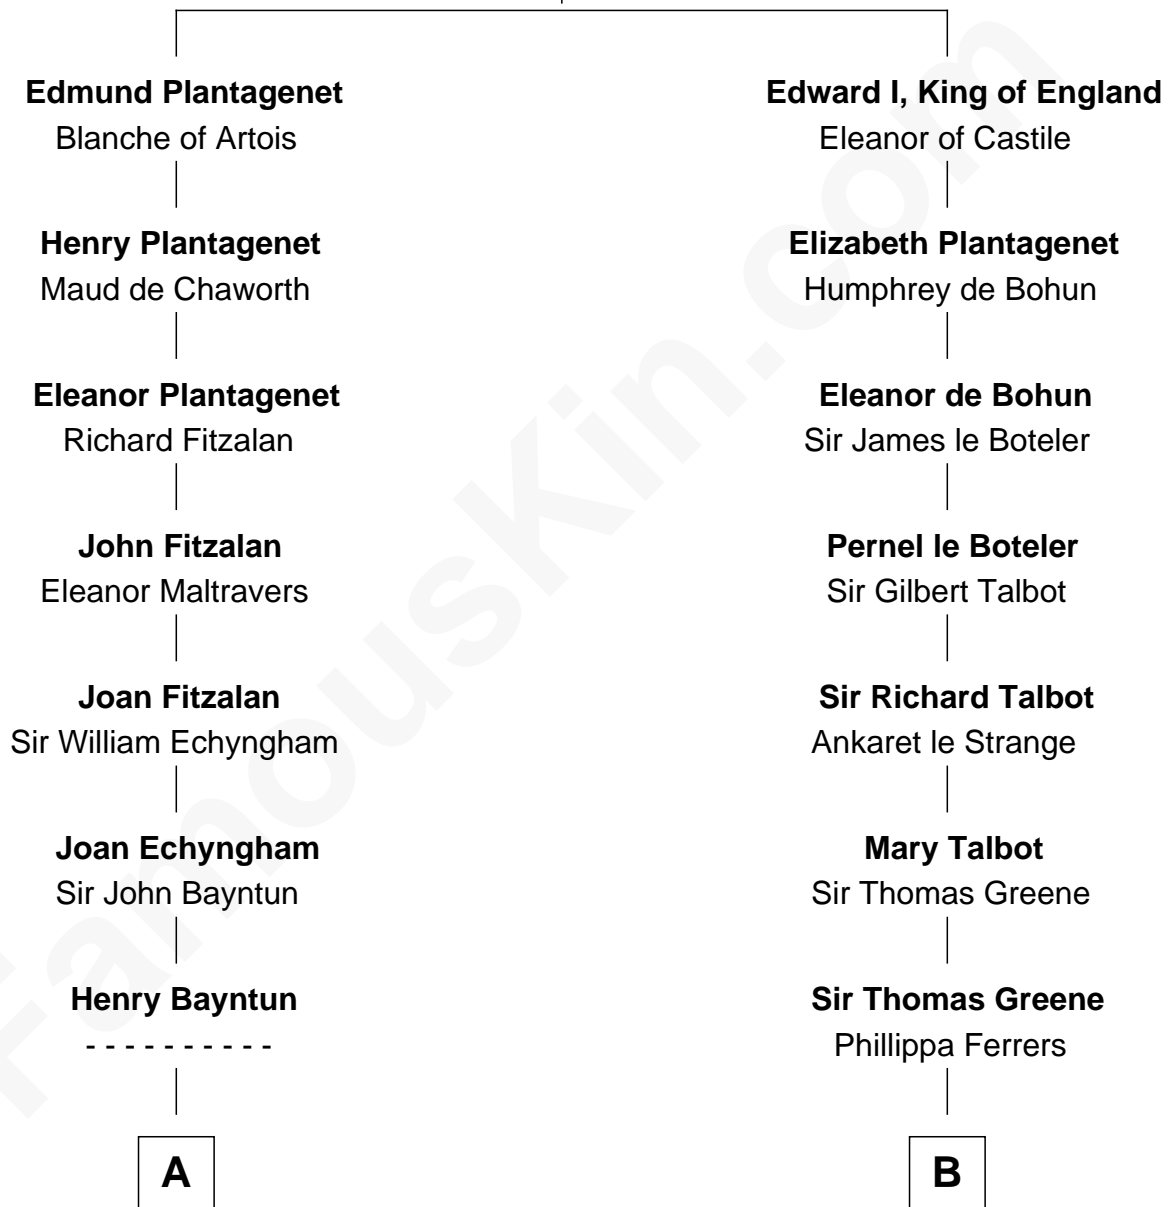

FamousKin.com Relationship Chart of

Pete Seeger

American Folk Singer

21st cousin of

Shanghai Pierce

Texas Cattleman

King Henry III
Eleanor of Provence

C

Thomas Simmons
Sarah Homans Thwing

Elsie Thwing Simmons
Albert Adams

Elsie Simmons Adams
Charles Louis Seeger

Charles Louis Seeger
Constance de Clyver Edson

Pete Seeger
American Folk Singer

D

Emlin Champlin
Joseph Wilbore

Ambless Wilbore
Nathaniel Stoddard

Susanna Stoddard
Isaac Pearce

Jonathan D. Pearce
Hanna Phillips Head

Shanghai Pierce
Texas Cattleman