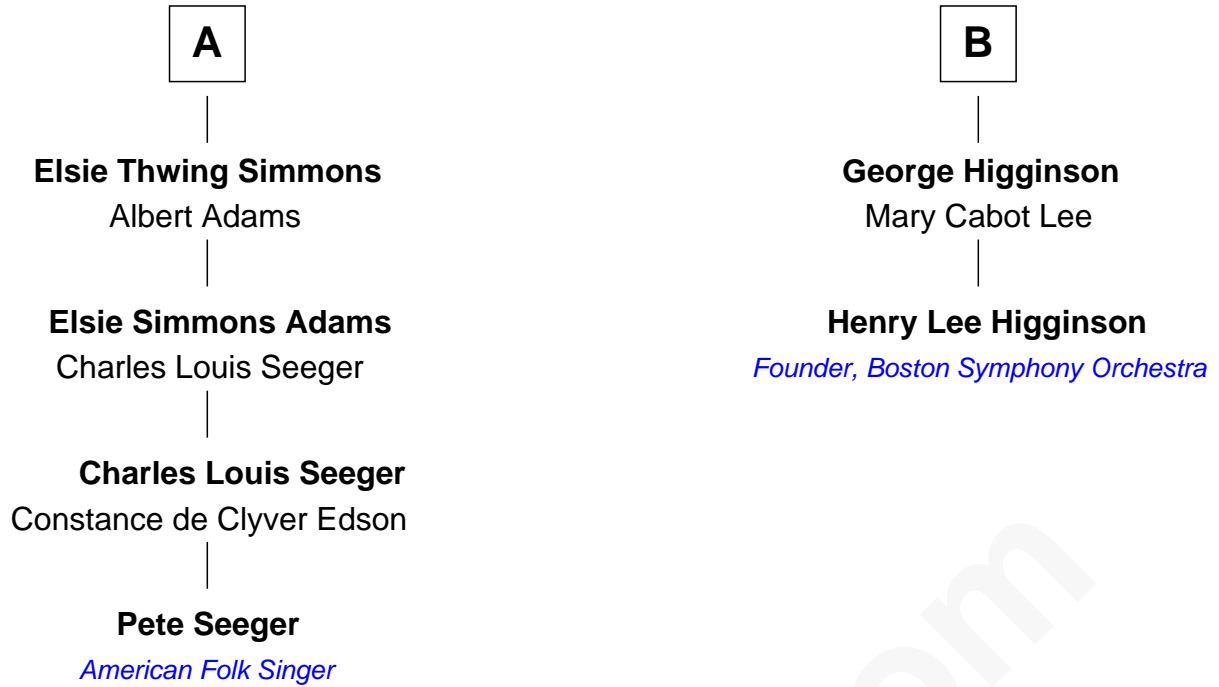

FamousKin.com Relationship Chart of

Pete Seeger

American Folk Singer

8th cousin 2 times removed of

Henry Lee Higginson

Founder of the Boston Symphony Orchestra

Elizabeth Charde

*with husband
Thomas Ford*

Stephen Higginson

Sarah Homans Thwing

Thomas Simmons

George Higginson

Martha Hubbard Babcock

A

B

FamousKin.com