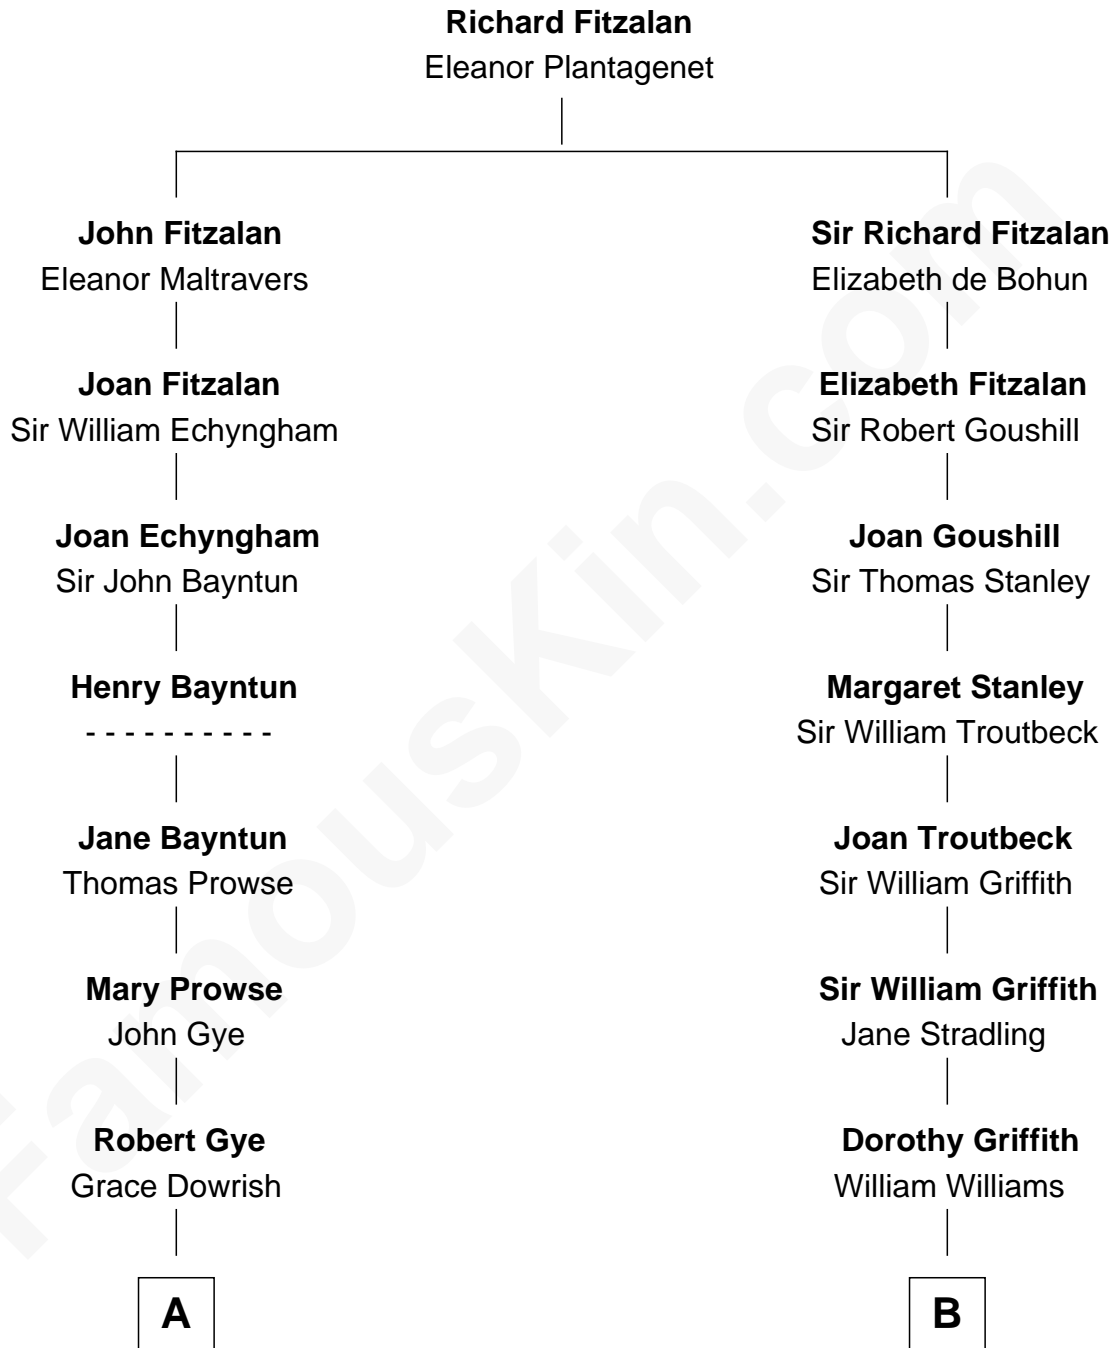

FamousKin.com Relationship Chart of

Pete Seeger

American Folk Singer

14th cousin 4 times removed of

Abigail (Smith) Adams

First Lady of President John Adams

C

Charles Louis Seeger
Constance de Clyver Edson

Pete Seeger
American Folk Singer

FamousKin.com