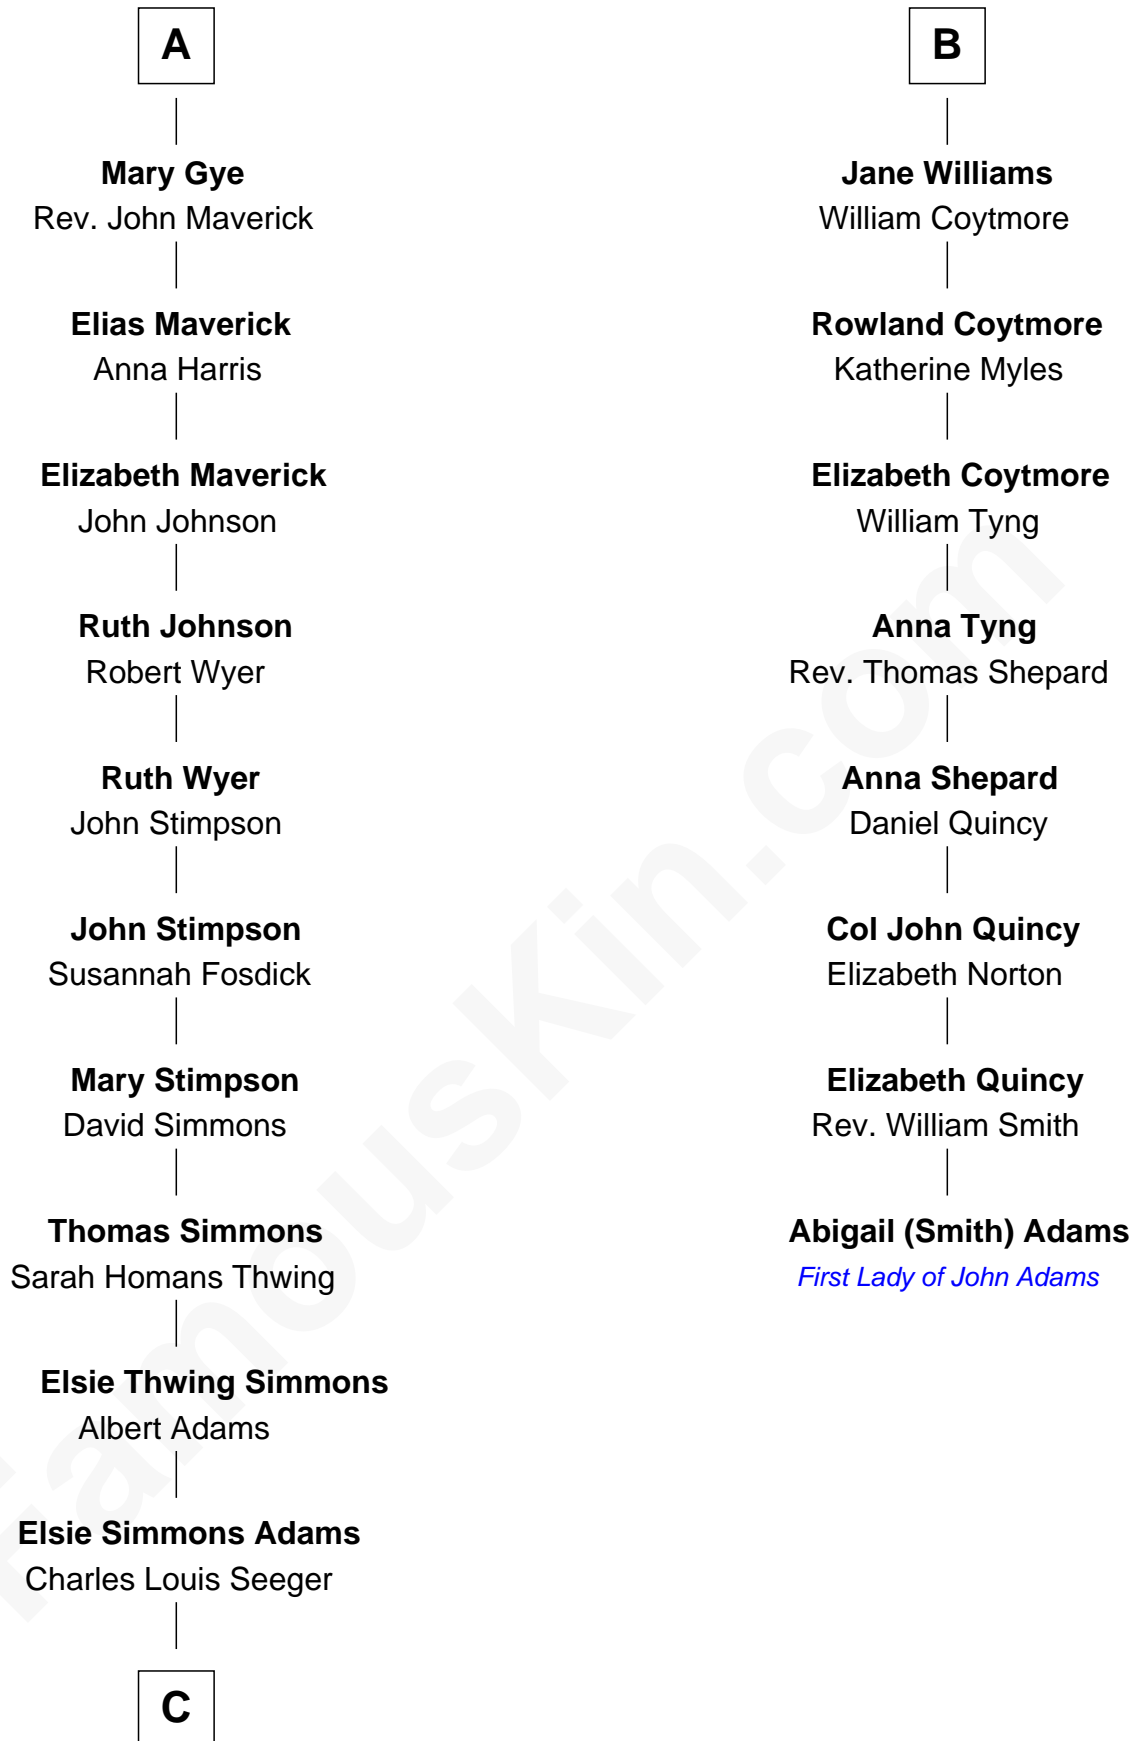

FamousKin.com Relationship Chart of

Pete Seeger

American Folk Singer

14th cousin 4 times removed of

Abigail (Smith) Adams

First Lady of President John Adams

C

Charles Louis Seeger
Constance de Clyver Edson

Pete Seeger
American Folk Singer

FamousKin.com