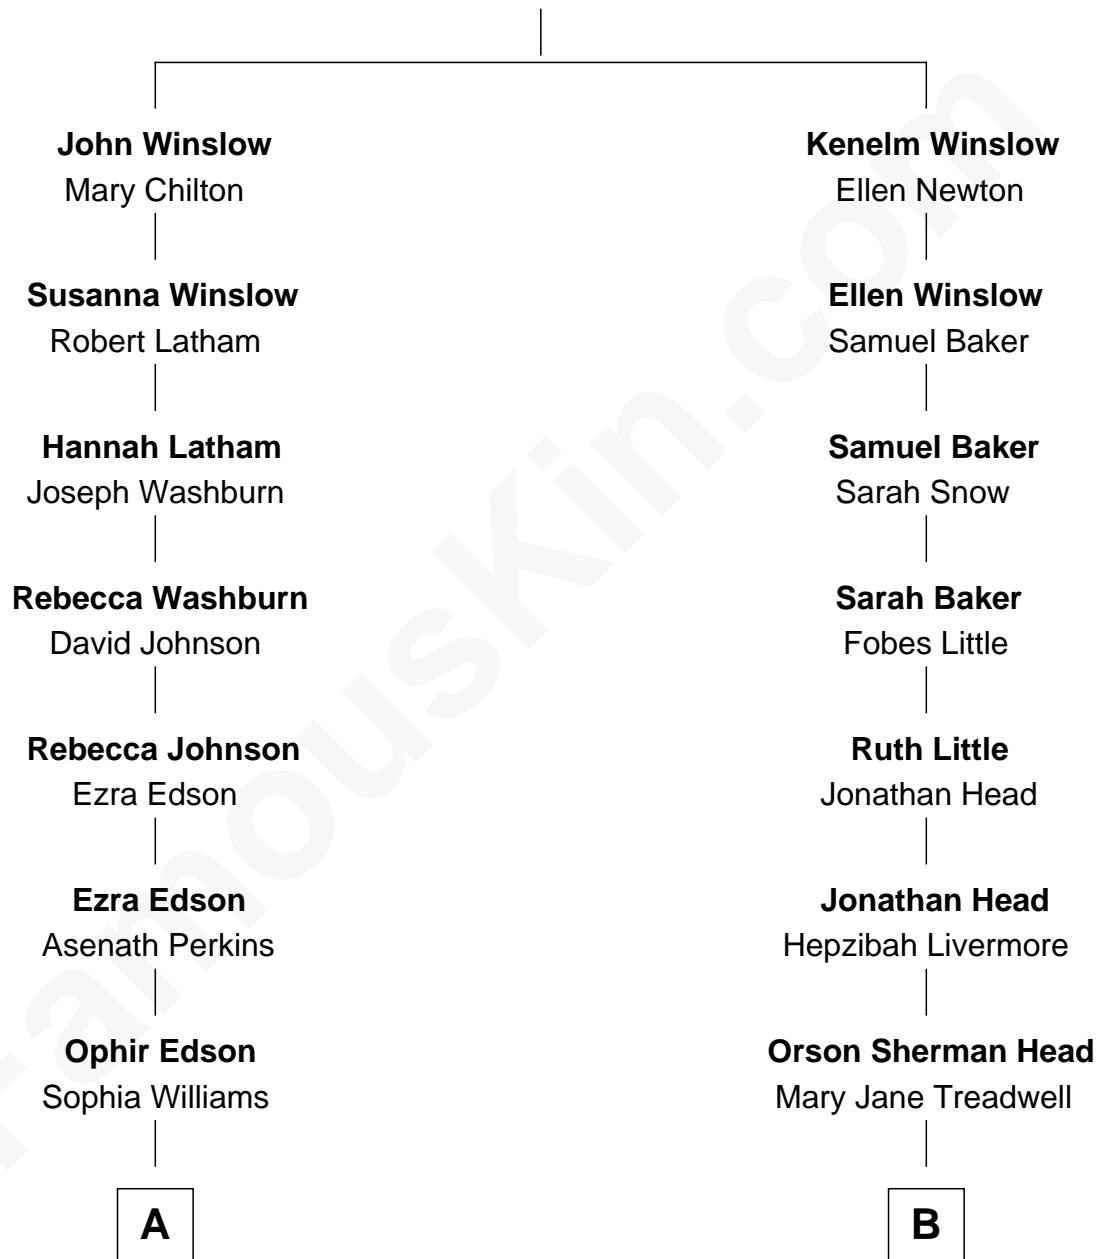

FamousKin.com Relationship Chart of

Pete Seeger

American Folk Singer

9th cousin 1 time removed of

Orson Welles

Radio, Stage, and Movie Actor

Edward Winslow

Magdalen Oliver

A

Cyrus Edson

Martha Davidson Nelson

John Tracey Edson

Winona de Clyver Charlier

Constance de Clyver Edson

Charles Louis Seeger

Pete Seeger