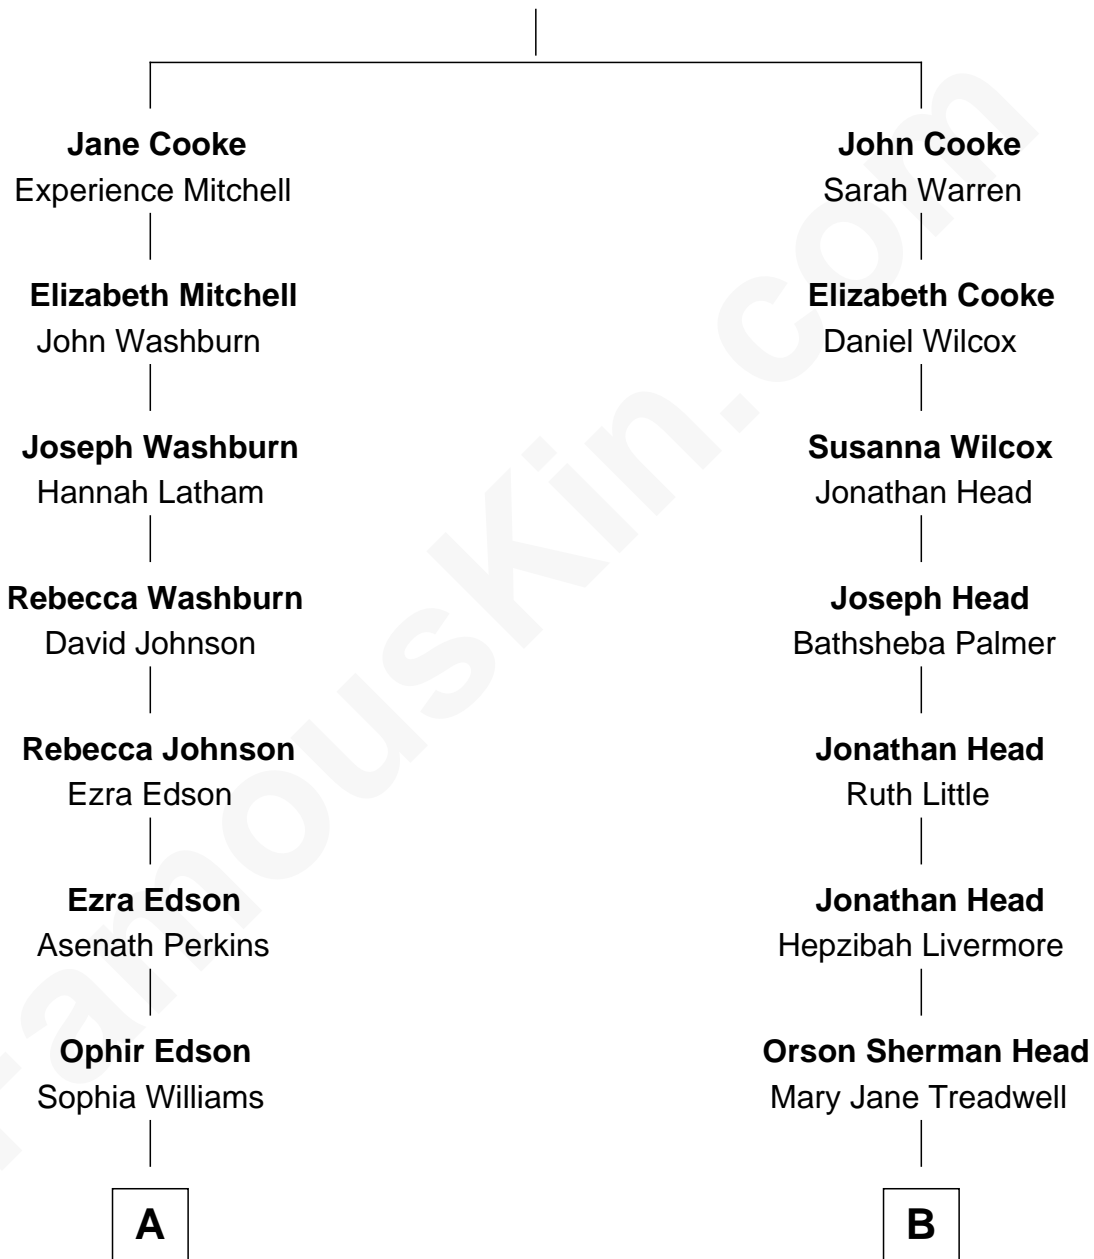

FamousKin.com Relationship Chart of

Pete Seeger

American Folk Singer

9th cousin 1 time removed of

Orson Welles

Radio, Stage, and Movie Actor

Francis Cooke

Hester le Mahieu

A

Cyrus Edson

Martha Davidson Nelson

John Tracey Edson

Winona de Clyver Charlier

Constance de Clyver Edson

Charles Louis Seeger

Pete Seeger