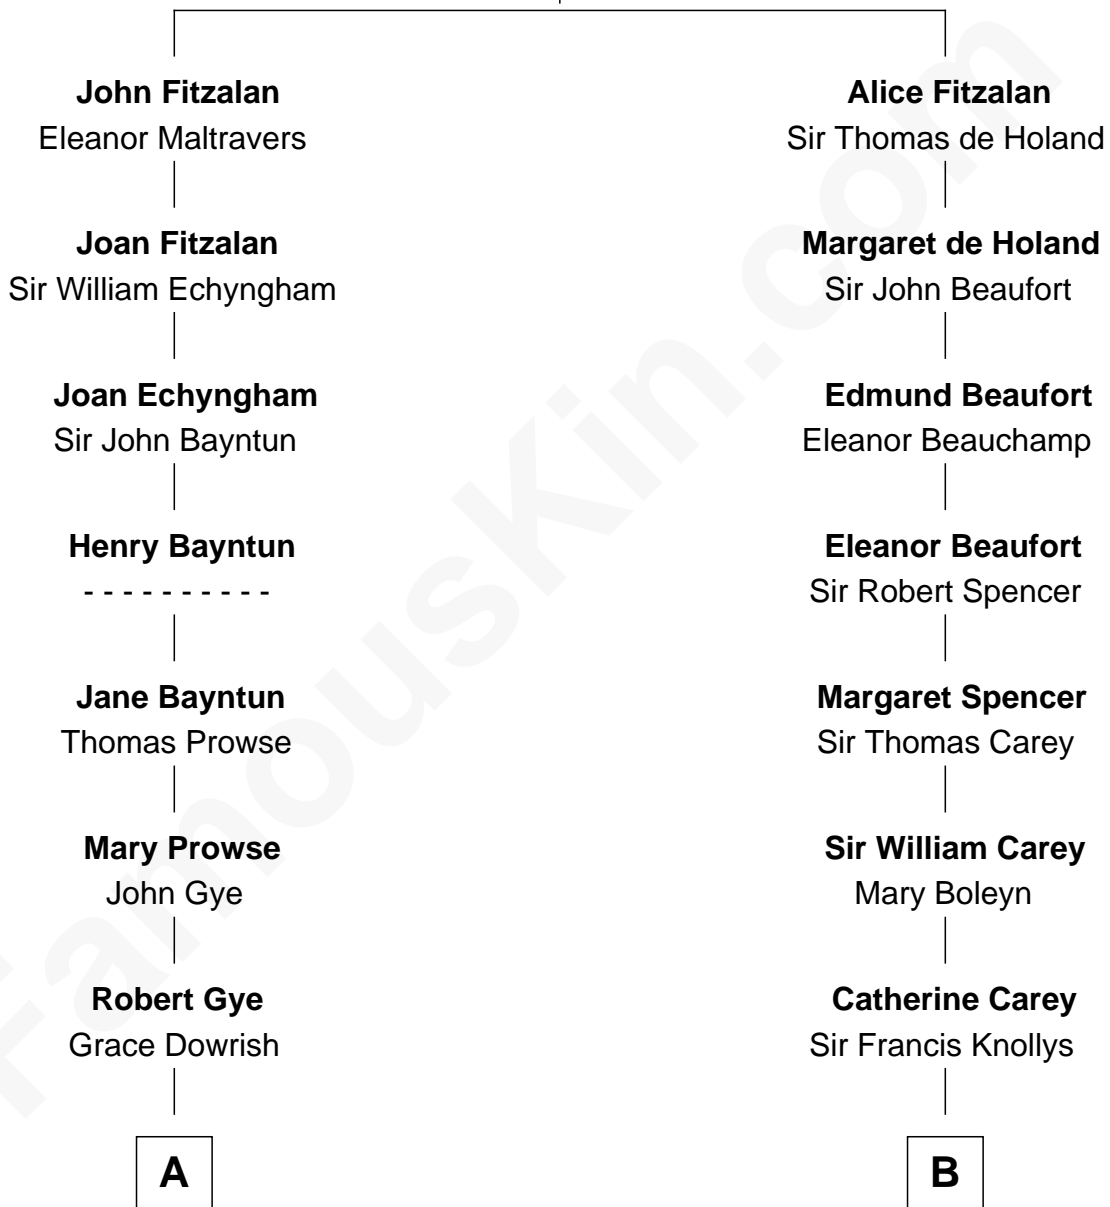

FamousKin.com Relationship Chart of

Pete Seeger

American Folk Singer

15th cousin 3 times removed of

Charles Darwin

Theory of Evolution

Richard Fitzalan
Eleanor Plantagenet

C

Charles Louis Seeger
Constance de Clyver Edson

Pete Seeger
American Folk Singer

FamousKin.com