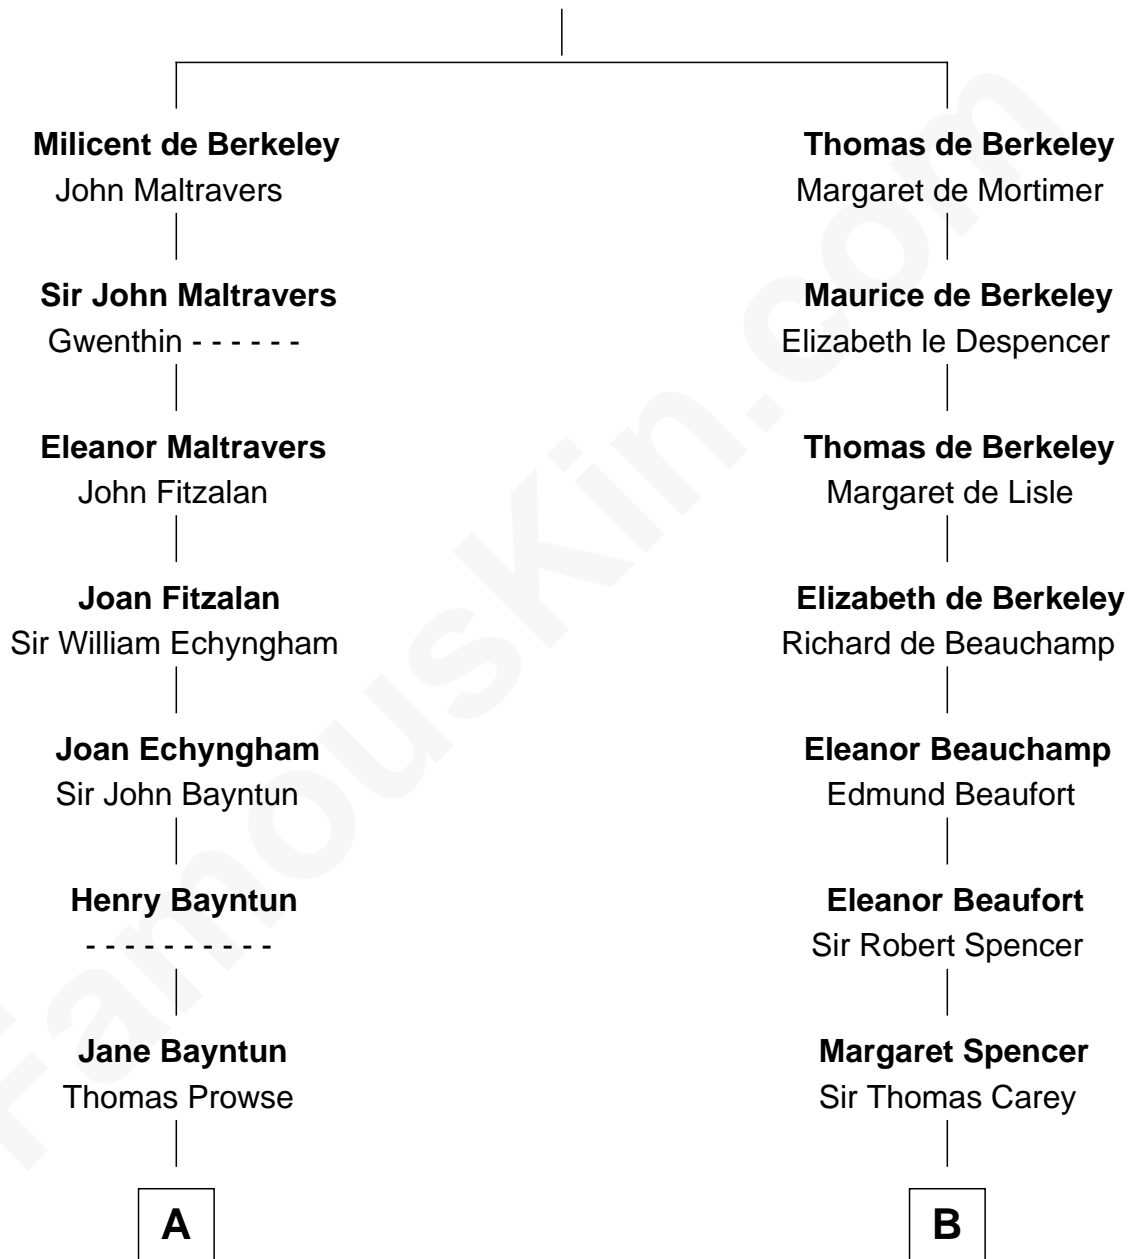

FamousKin.com Relationship Chart of

Pete Seeger

American Folk Singer

17th cousin 3 times removed of

Charles Darwin

Theory of Evolution

Sir Maurice de Berkeley

Eve la Zouche

FamousKin.com