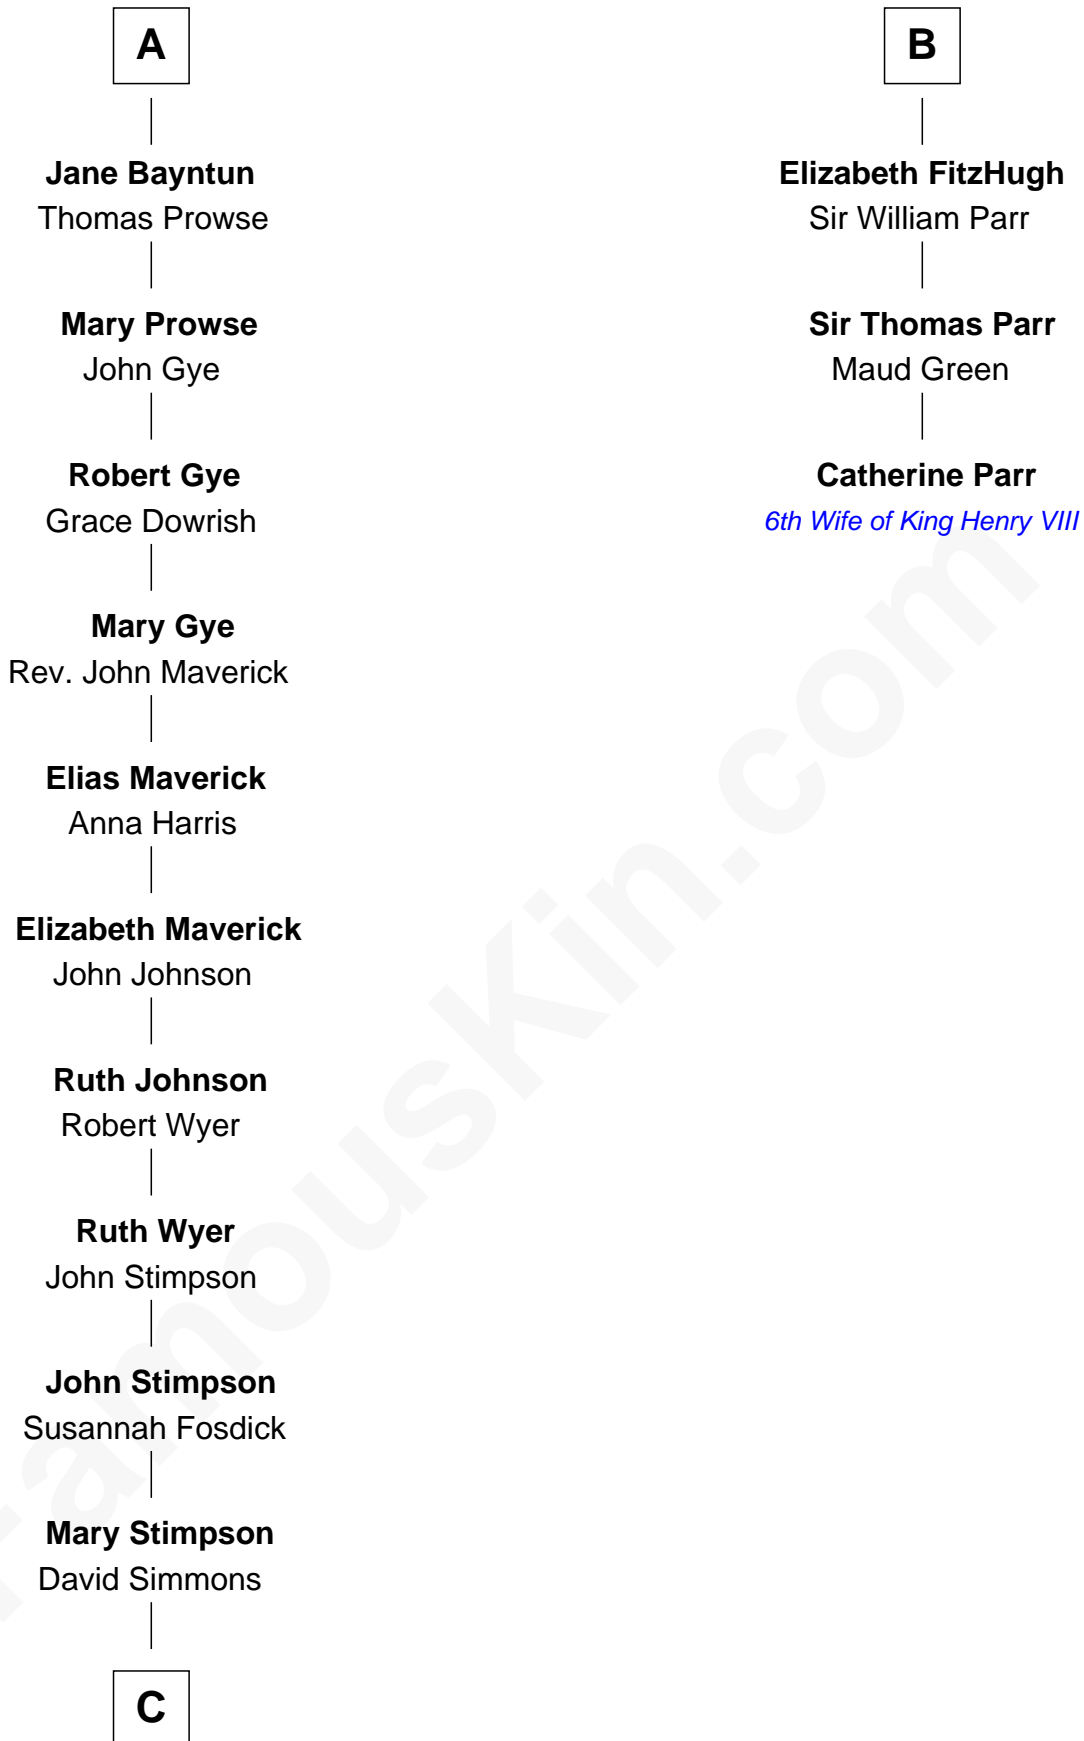

# FamousKin.com Relationship Chart of

**Pete Seeger**

*American Folk Singer*

9th cousin 12 times removed of

**Catherine Parr**

*6th Wife of King Henry VIII*

**C**

—  
**Thomas Simmons**  
Sarah Homans Thwing

—  
**Elsie Thwing Simmons**  
Albert Adams

—  
**Elsie Simmons Adams**  
Charles Louis Seeger

—  
**Charles Louis Seeger**  
Constance de Clyver Edson

—  
**Pete Seeger**  
*American Folk Singer*

FamousKin.com