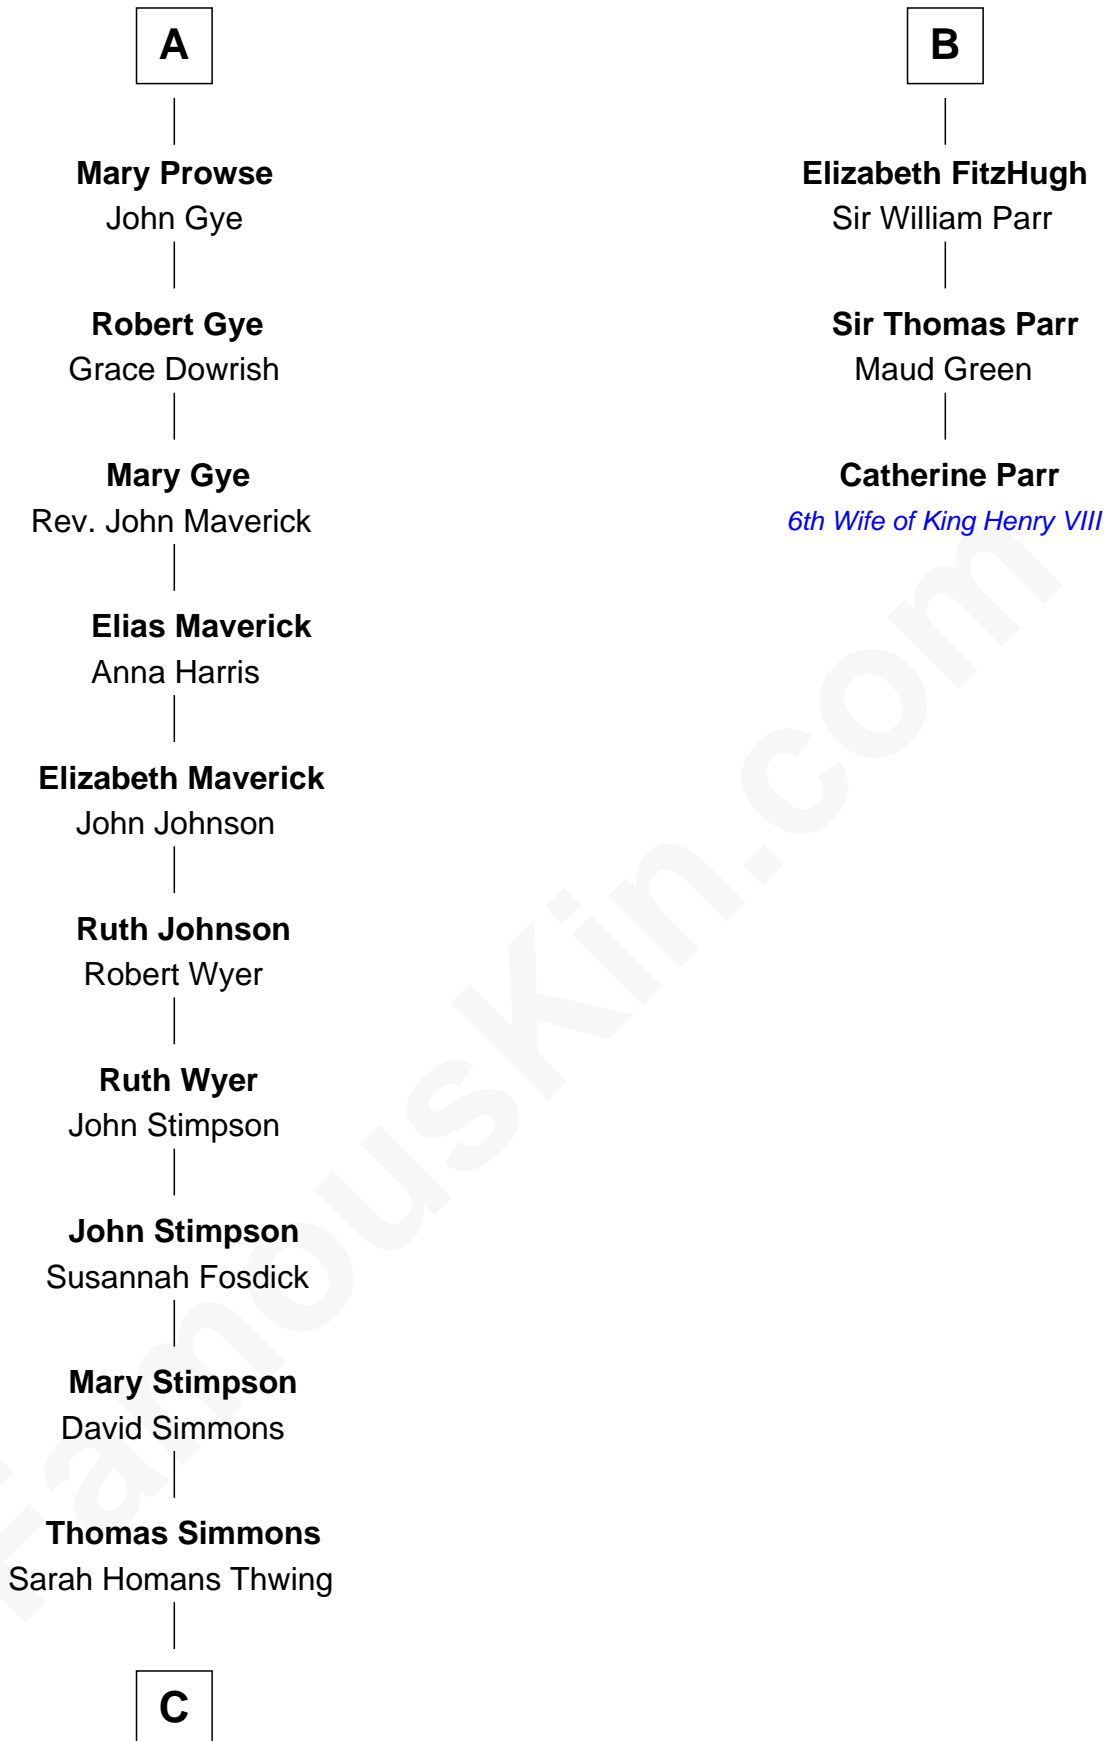

FamousKin.com Relationship Chart of

Pete Seeger

American Folk Singer

9th cousin 11 times removed of

Catherine Parr

6th Wife of King Henry VIII

FamousKin.com