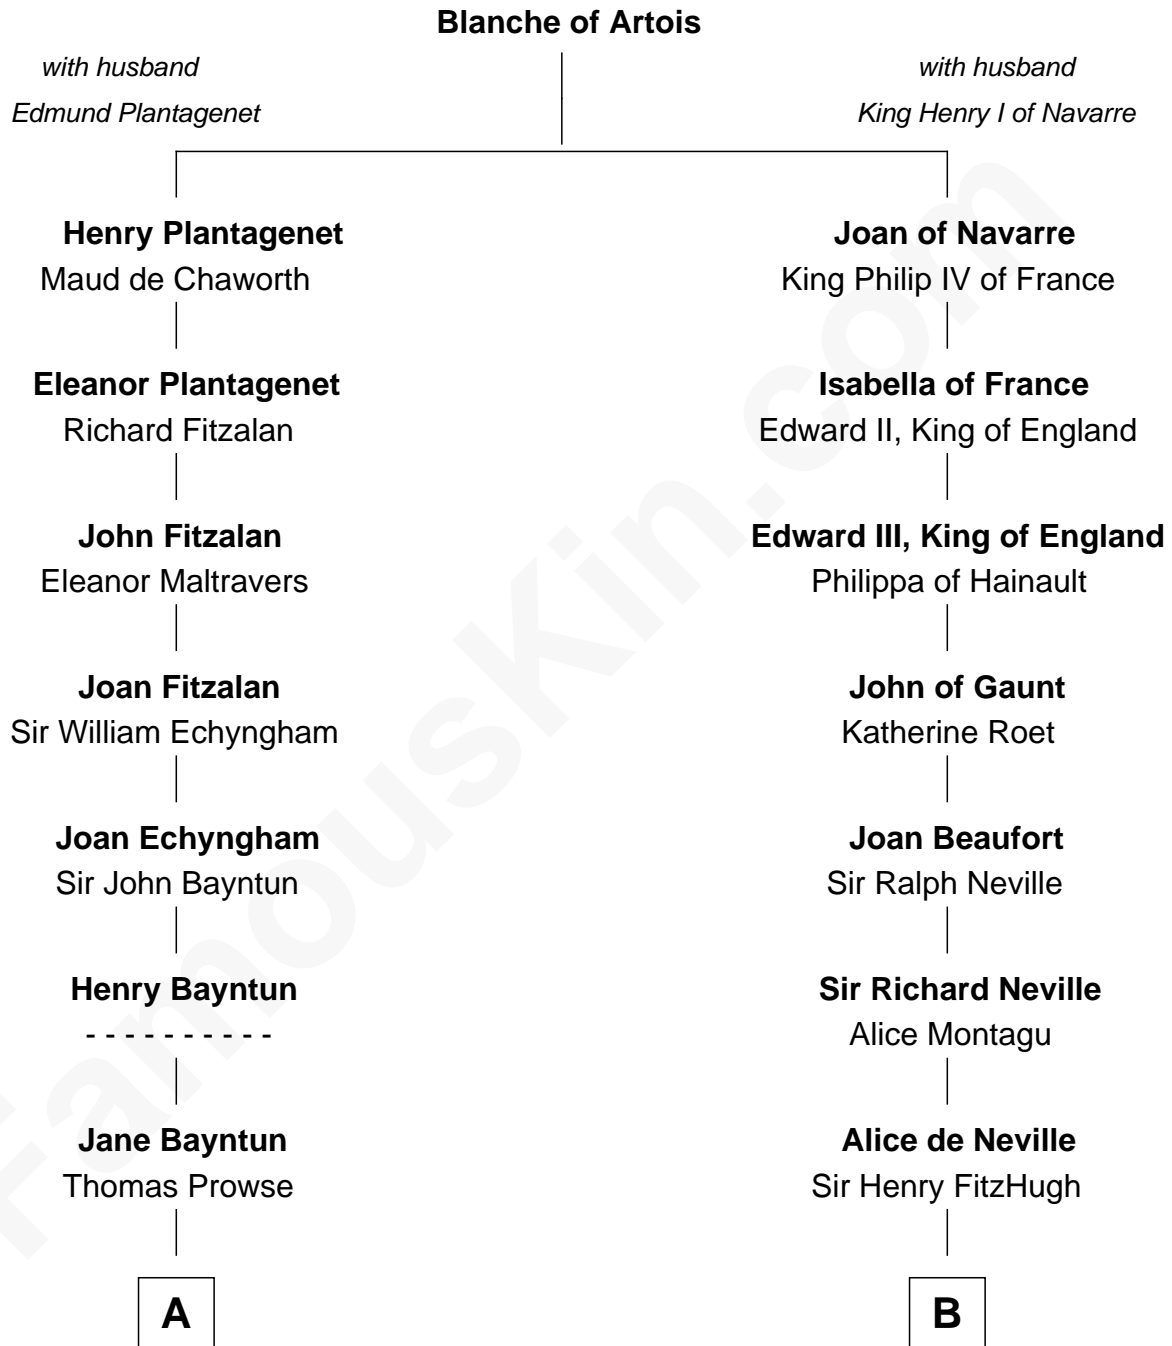

FamousKin.com Relationship Chart of

Pete Seeger

American Folk Singer

9th cousin 11 times removed of

Catherine Parr

6th Wife of King Henry VIII

FamousKin.com