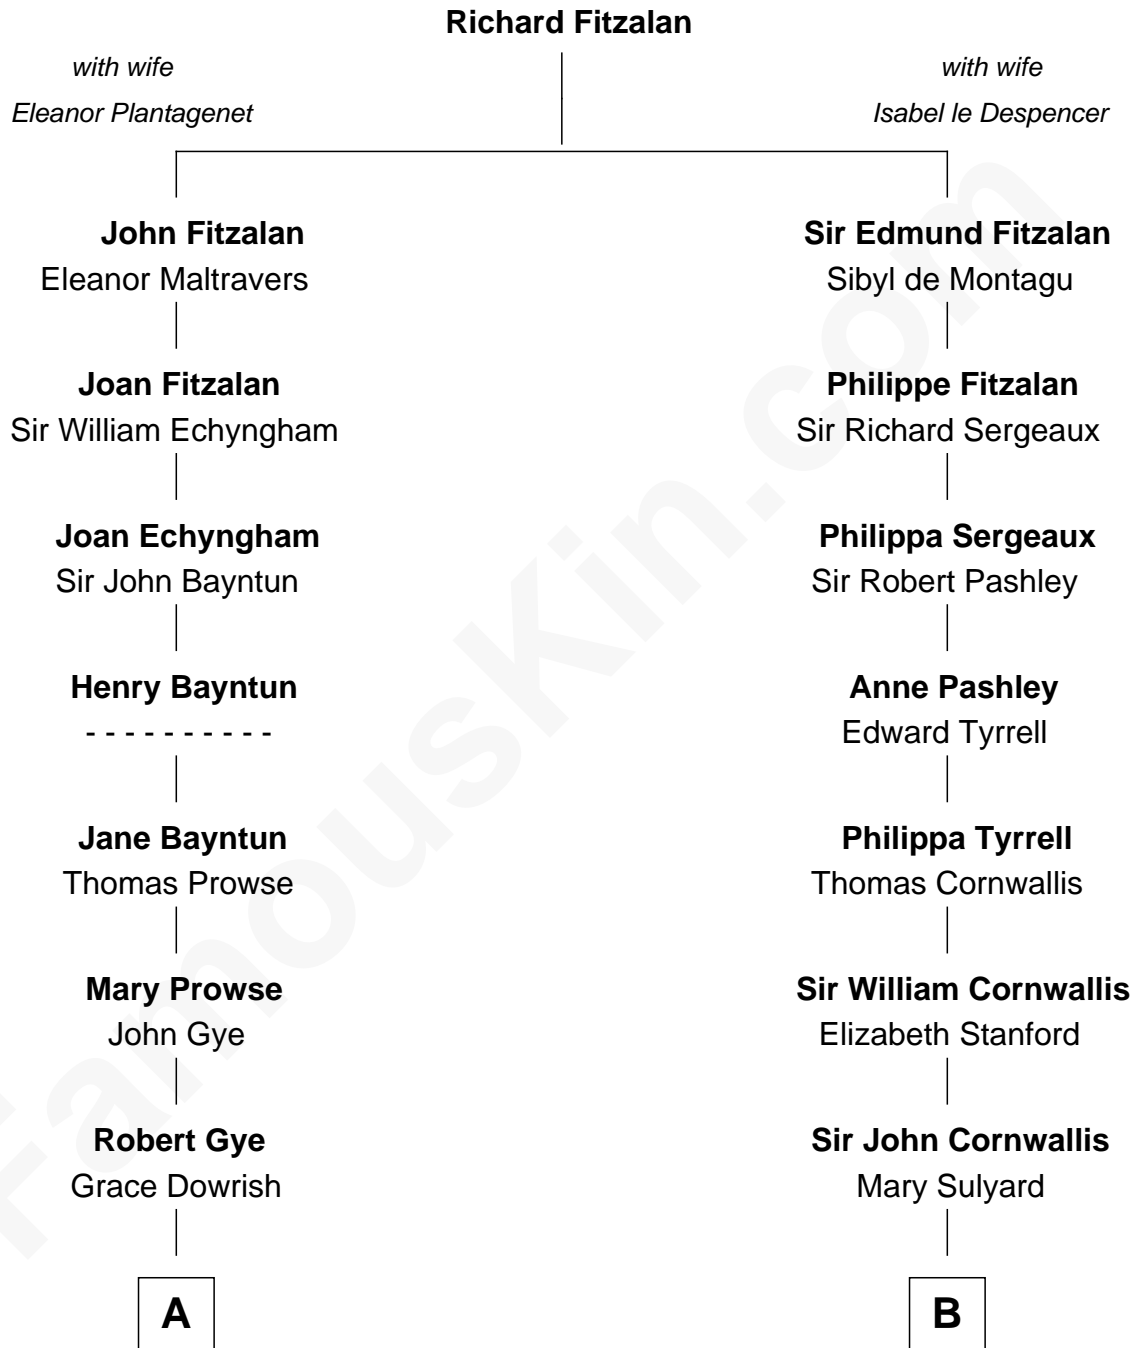

# FamousKin.com Relationship Chart of

**Pete Seeger**

*American Folk Singer*

17th cousin 1 time removed of

**General James Longstreet**

*Confederate Army - U.S. Civil War*

**C**

—  
**Charles Louis Seeger**  
Constance de Clyver Edson

—  
**Pete Seeger**  
*American Folk Singer*

FamousKin.com