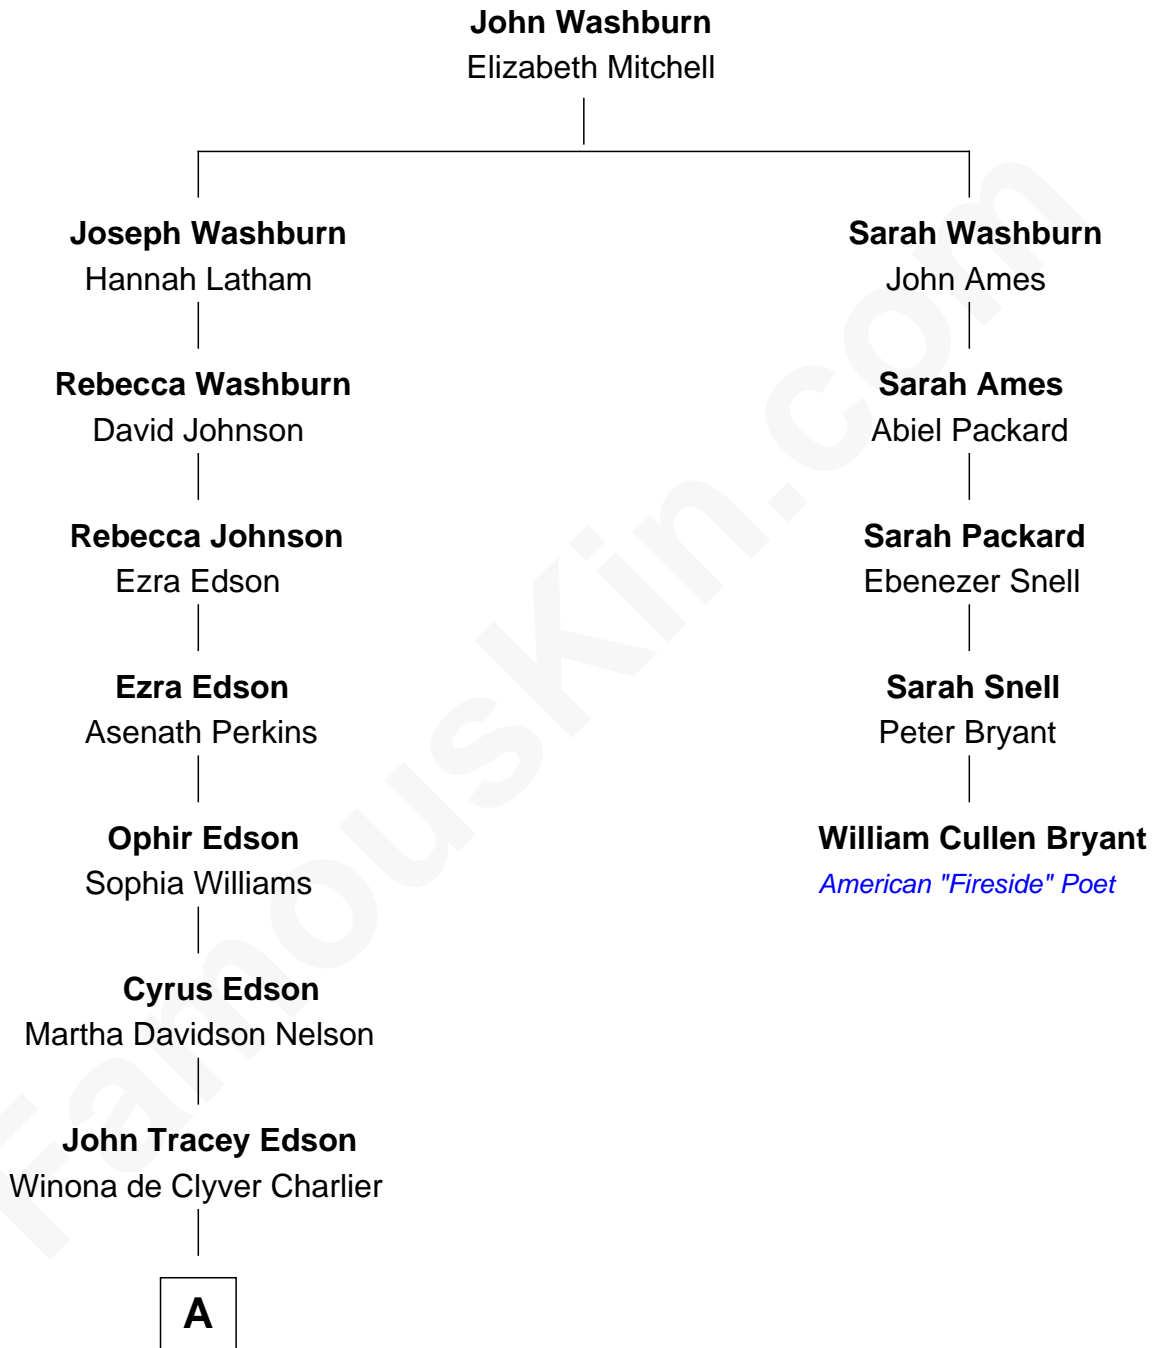

# FamousKin.com Relationship Chart of

**Pete Seeger**

*American Folk Singer*

4th cousin 4 times removed of

**William Cullen Bryant**

*American "Fireside" Poet*

**A**

—  
**Constance de Clyver Edson**

Charles Louis Seeger

—  
**Pete Seeger**

*American Folk Singer*

FamousKin.com