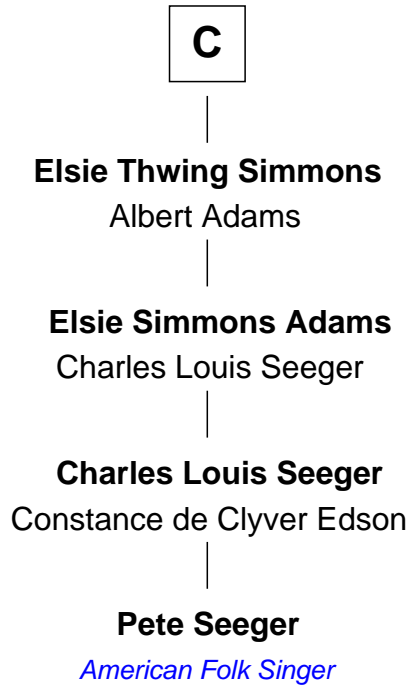

FamousKin.com Relationship Chart of

Pete Seeger

American Folk Singer

17th cousin 3 times removed of

John Kerry

68th U.S. Secretary of State

Sir Maurice de Berkeley

Eve la Zouche

Milicent de Berkeley

John Maltravers

Sir John Maltravers

Gwenthin - - - - -

Eleanor Maltravers

John Fitzalan

Joan Fitzalan

Sir William Echyngam

Katherine de Clyvedon

Sir John Berkeley

Elizabeth Betteshorne

Elizabeth Berkeley

Sir John Sutton

Sir Edmund Sutton

Joyce Tiptoft

Sir Edward Sutton

Cecily Willoughby

Sir John Sutton

Cecily Grey

Sir Henry Dudley

- - - - - Ashton

Probable

B

FamousKin.com