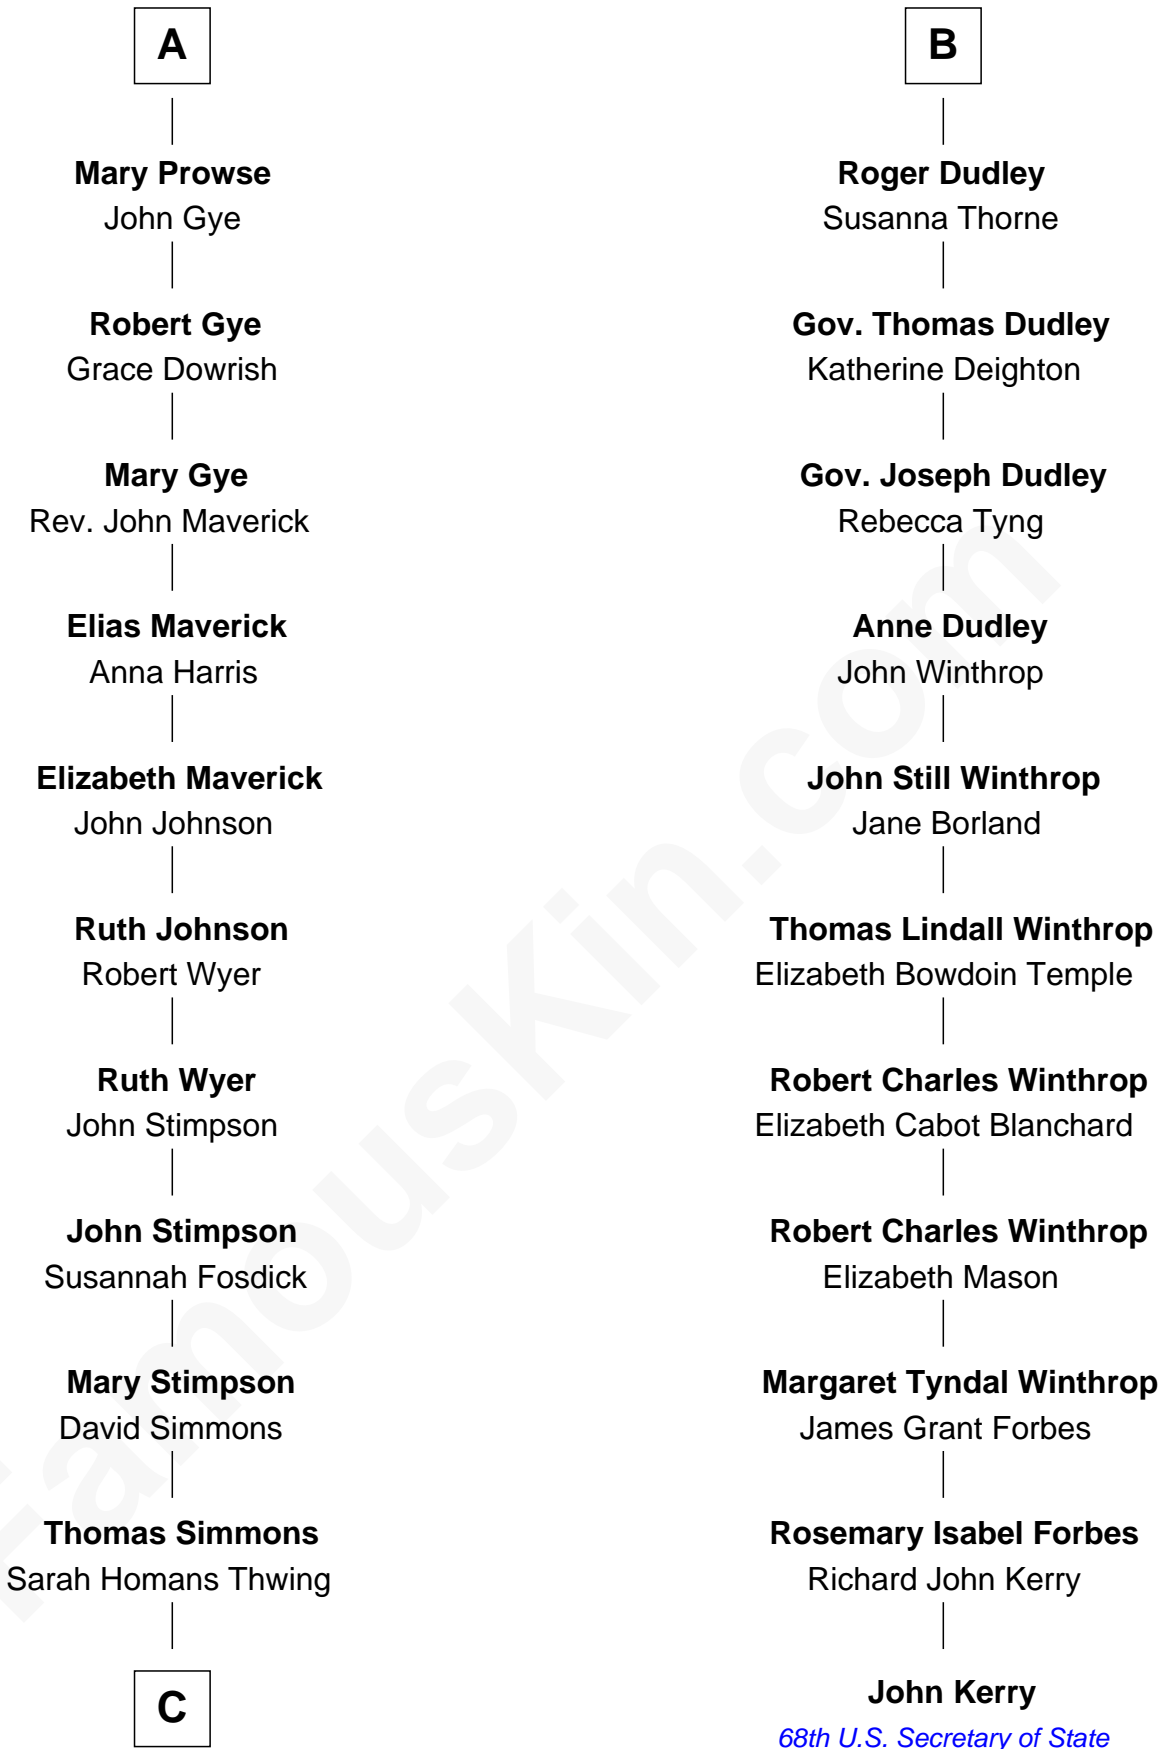

FamousKin.com Relationship Chart of

Pete Seeger

American Folk Singer

17th cousin 3 times removed of

John Kerry

68th U.S. Secretary of State

Sir Maurice de Berkeley

Eve la Zouche

Milicent de Berkeley

John Maltravers

Sir John Maltravers

Gwenthin - - - - -

Eleanor Maltravers

John Fitzalan

Joan Fitzalan

Sir William Echyngam

Katherine de Clyvedon

Sir John Berkeley

Elizabeth Betteshorne

Elizabeth Berkeley

Sir John Sutton

Sir Edmund Sutton

Joyce Tiptoft

Sir Edward Sutton

Cecily Willoughby

Sir John Sutton

Cecily Grey

Sir Henry Dudley

- - - - - Ashton

Probable

B

FamousKin.com