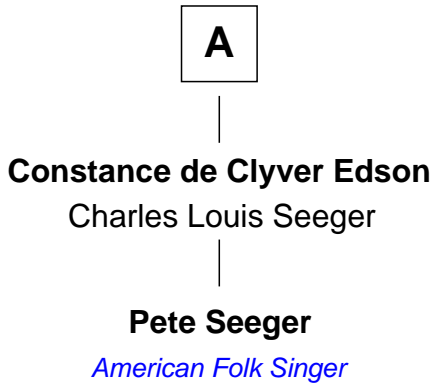

# FamousKin.com Relationship Chart of

**Pete Seeger**

*American Folk Singer*

8th cousin of

**Julia Child**

*American Chef, Author and TV Personality*

**John Washburn**  
Elizabeth Mitchell

**Joseph Washburn**  
Hannah Latham

**Samuel Washburn**  
Deborah Packard

**Rebecca Washburn**  
David Johnson

**Nehemiah Washburn**  
Jane Howard

**Rebecca Johnson**  
Ezra Edson

**Jane Washburn**  
Josiah Dean

**Ezra Edson**  
Asenath Perkins

**Josiah Dean**  
Sarah Byram

**Ophir Edson**  
Sophia Williams

**Sarah Dean**  
Isaiah Weston

**Cyrus Edson**  
Martha Davidson Nelson

**Isaiah Weston**  
Caroline W. Curtis

**John Tracey Edson**  
Winona de Clyver Charlier

**Byron Weston**  
Julia Clark Mitchell

**A**

**B**

FamousKin.com