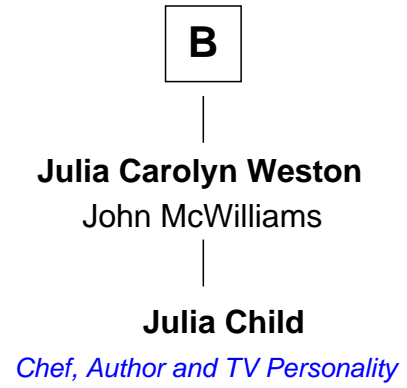

# FamousKin.com Relationship Chart of

**Pete Seeger**

*American Folk Singer*

8th cousin of

**Julia Child**

*American Chef, Author and TV Personality*

**John Washburn**  
Elizabeth Mitchell

**Joseph Washburn**  
Hannah Latham

**Samuel Washburn**  
Deborah Packard

**Rebecca Washburn**  
David Johnson

**Nehemiah Washburn**  
Jane Howard

**Rebecca Johnson**  
Ezra Edson

**Jane Washburn**  
Josiah Dean

**Ezra Edson**  
Asenath Perkins

**Josiah Dean**  
Sarah Byram

**Ophir Edson**  
Sophia Williams

**Sarah Dean**  
Isaiah Weston

**Cyrus Edson**  
Martha Davidson Nelson

**Isaiah Weston**  
Caroline W. Curtis

**John Tracey Edson**  
Winona de Clyver Charlier

**Byron Weston**  
Julia Clark Mitchell

**A**

**B**

FamousKin.com