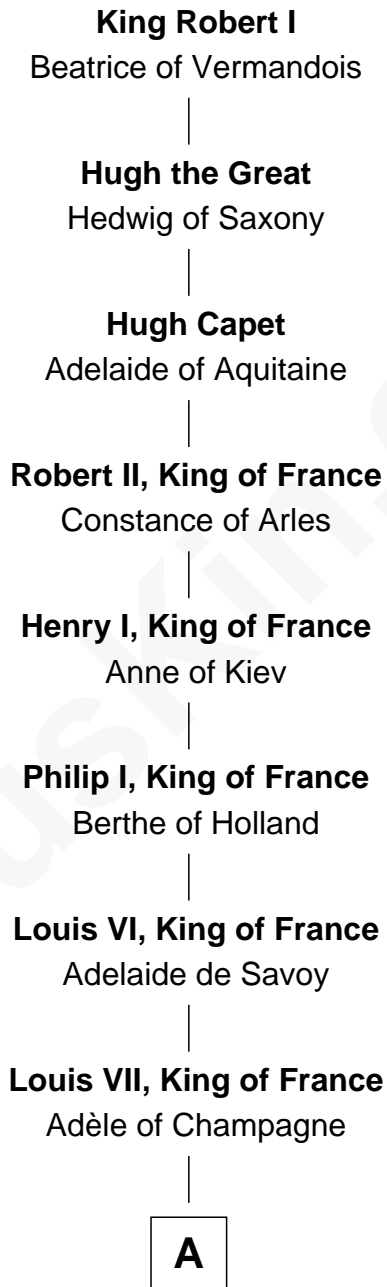

FamousKin.com Relationship Chart of

Pete Seeger

American Folk Singer

30th Great-grandson of

King Robert I

King of France

A

Philip II Auguste, King of France