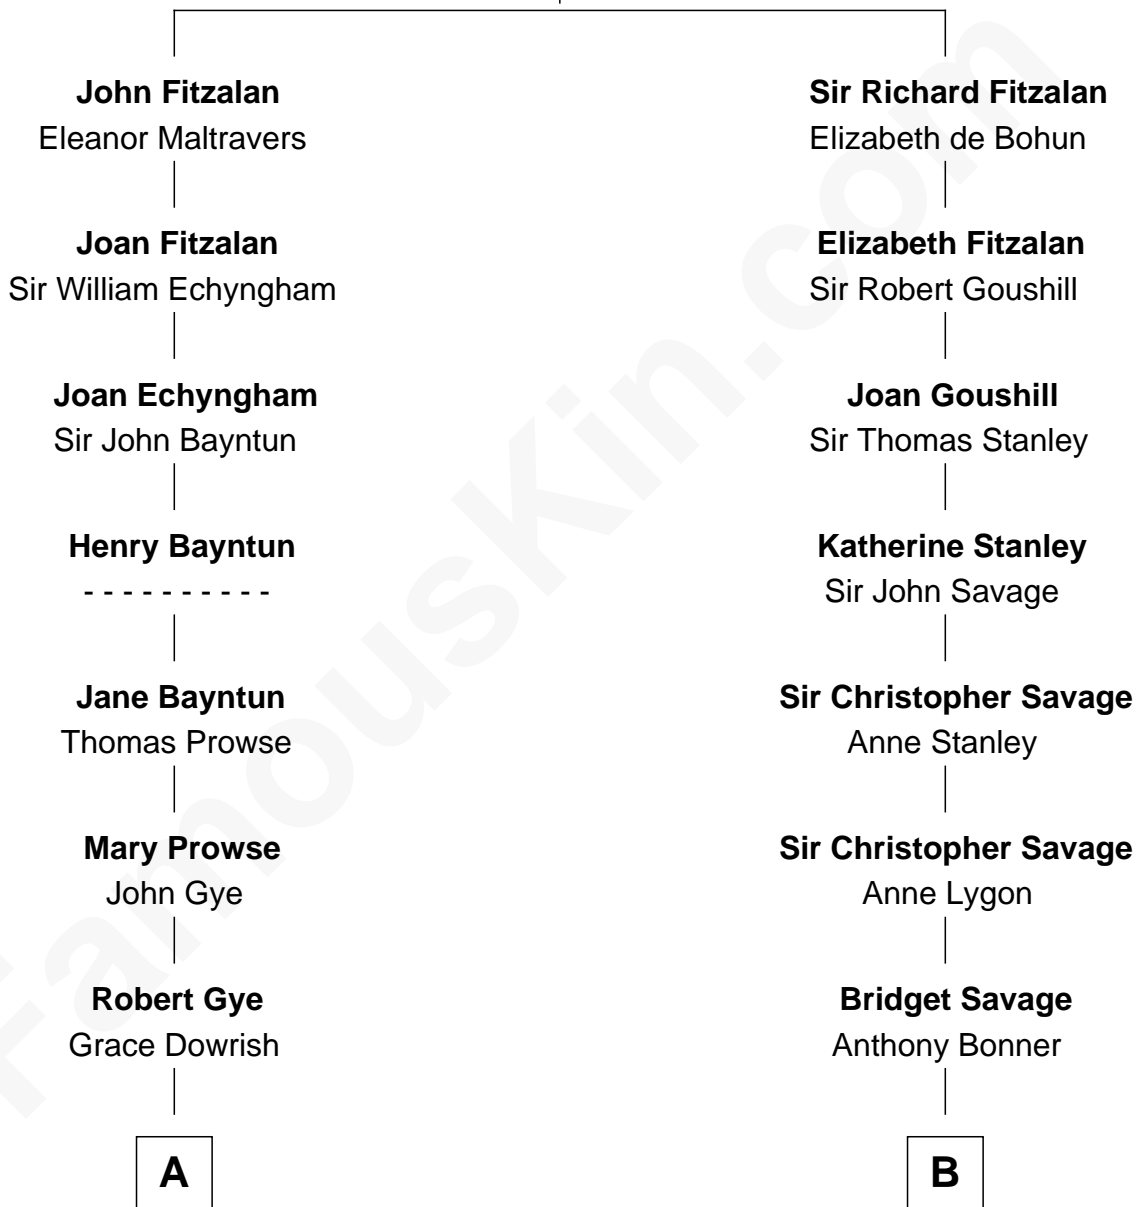

FamousKin.com Relationship Chart of

Pete Seeger

American Folk Singer

18th cousin of

Thomas Pynchon

American Novelist

Richard Fitzalan
Eleanor Plantagenet

C

Charles Louis Seeger
Constance de Clyver Edson

Pete Seeger
American Folk Singer

D

Thomas Ruggles Pynchon
Catherine Frances Bennett

Thomas Pynchon
Novelist

FamousKin.com