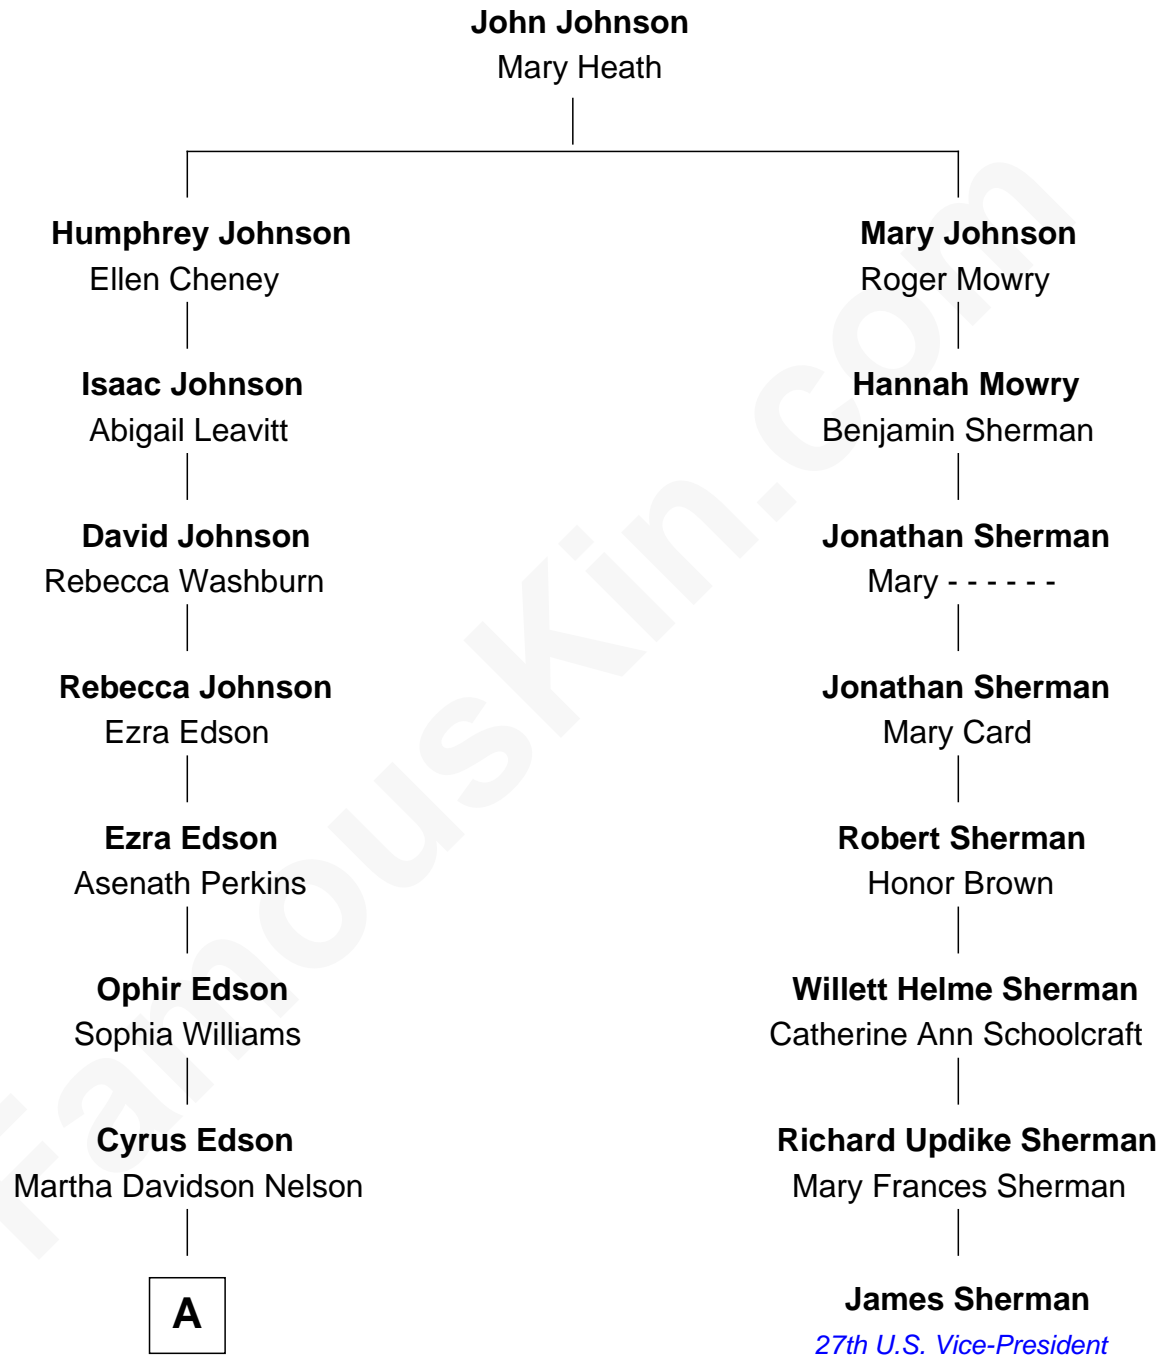

# FamousKin.com Relationship Chart of

**Pete Seeger**

*American Folk Singer*

7th cousin 2 times removed of

**James Sherman**

*27th U.S. Vice-President*

A

**John Tracey Edson**  
Winona de Clyver Charlier

**Constance de Clyver Edson**  
Charles Louis Seeger

**Pete Seeger**  
*American Folk Singer*

FamousKin.com