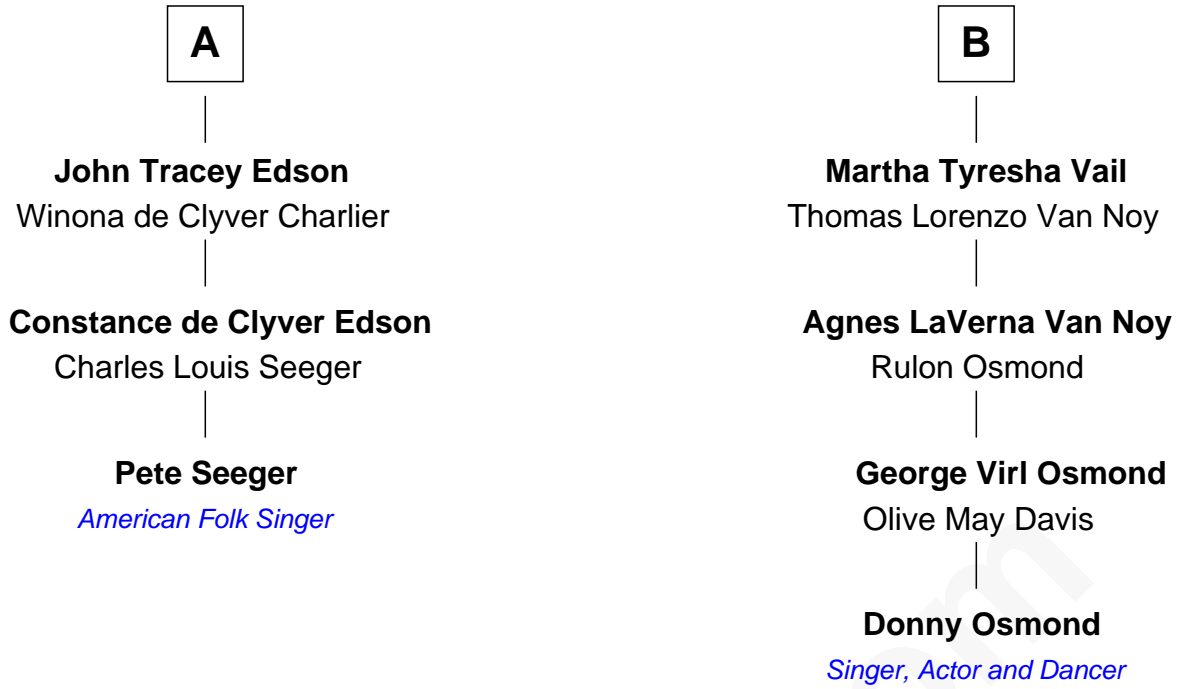

# FamousKin.com Relationship Chart of

**Pete Seeger**

*American Folk Singer*

9th cousin 1 time removed of

**Donny Osmond**

*Singer, Actor and Dancer*

**John Johnson**

Mary Heath

**Ezra Edson**

Asenath Perkins

**Ophir Edson**

Sophia Williams

**Cyrus Edson**

Martha Davidson Nelson

**A**

**Isaac Johnson**

Elizabeth Porter

**Isaac Johnson**

Mary Harris

**Joseph Johnson**

Elizabeth Partridge

**Mary Johnson**

William Manning

**Lucy Manning**

Dr. Gamaliel Vail

**Gamaliel Vail**

Martha Batholomew

**Isaac Hawk Vail**

Tyresha Ann Beeler

**B**

Donny Osmond photo by [Michael Schamis](#) (CC BY 2.0)