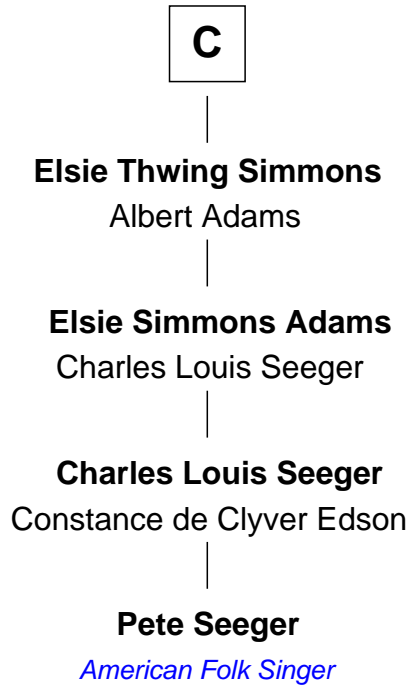

FamousKin.com Relationship Chart of

Pete Seeger

American Folk Singer

17th cousin 3 times removed of

Allen Dulles

5th Director of the C.I.A.

Sir Maurice de Berkeley

Eve la Zouche

FamousKin.com