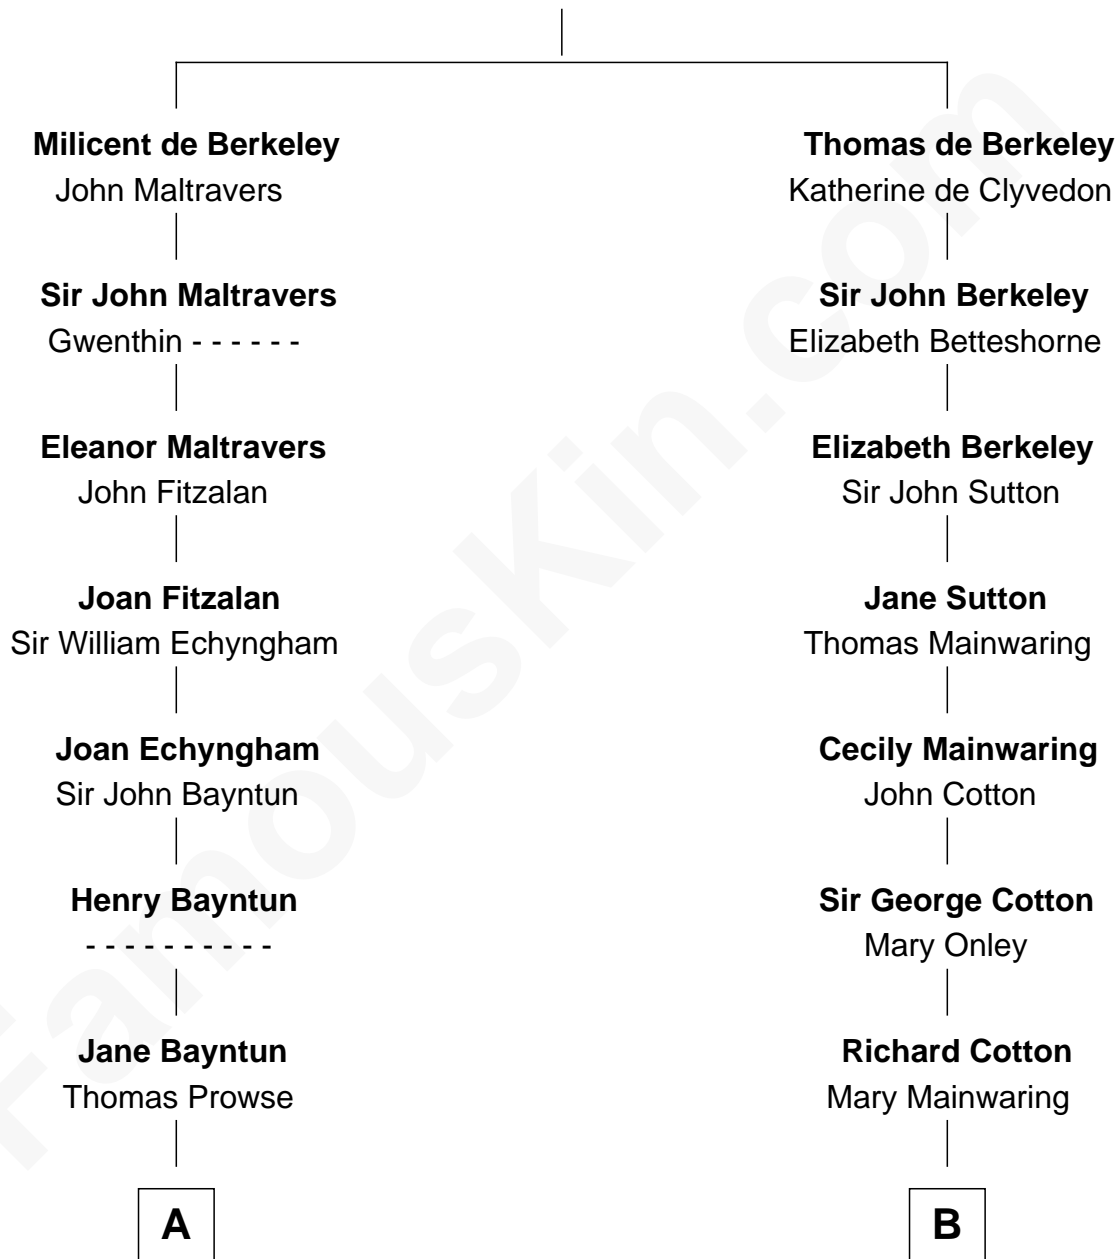

FamousKin.com Relationship Chart of

Pete Seeger

American Folk Singer

17th cousin 3 times removed of

Allen Dulles

5th Director of the C.I.A.

Sir Maurice de Berkeley

Eve la Zouche

FamousKin.com