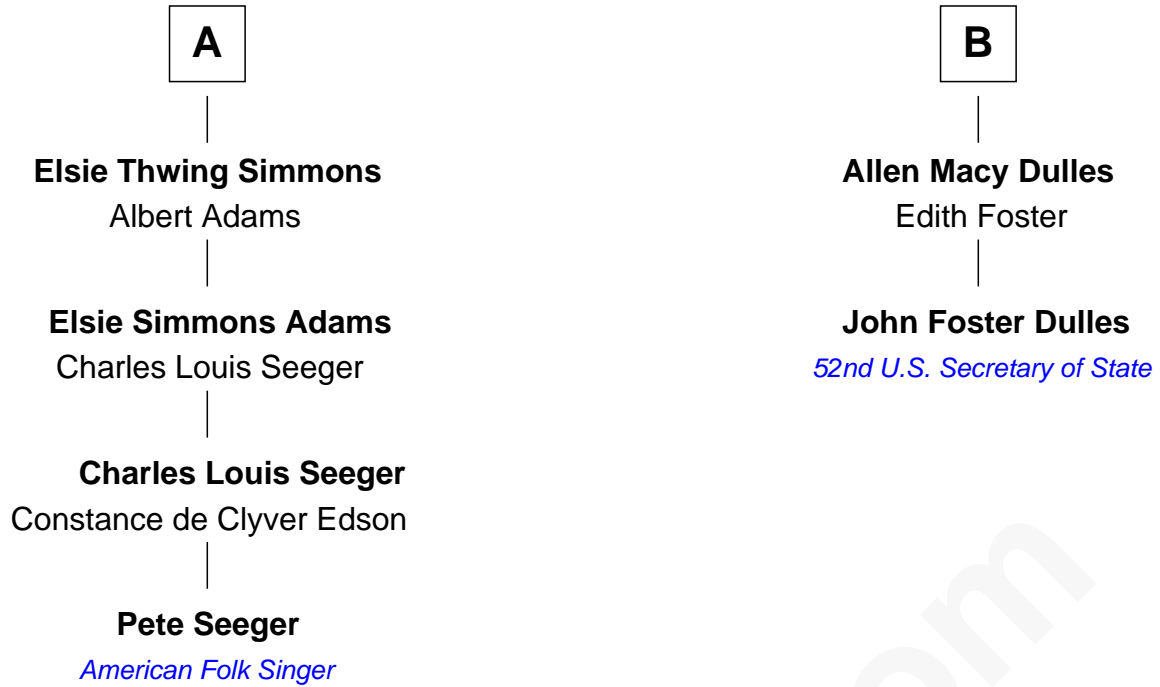

FamousKin.com Relationship Chart of

Pete Seeger

American Folk Singer

8th cousin 2 times removed of

John Foster Dulles

52nd U.S. Secretary of State

Jonathan Brewster

Lucretia Oldham

John Turner

Grace Turner

Richard Christophers

Joanna Christophers

Benajah Leffingwell

Col. Christopher Leffingwell

Elizabeth Coit

Joanna Leffingwell

Charles Lathrop

Harriet Wadsworth Lathrop

Rev. Miron Winslow

Harriet Lathrop Winslow

Rev. John Welsh Dulles

B

FamousKin.com