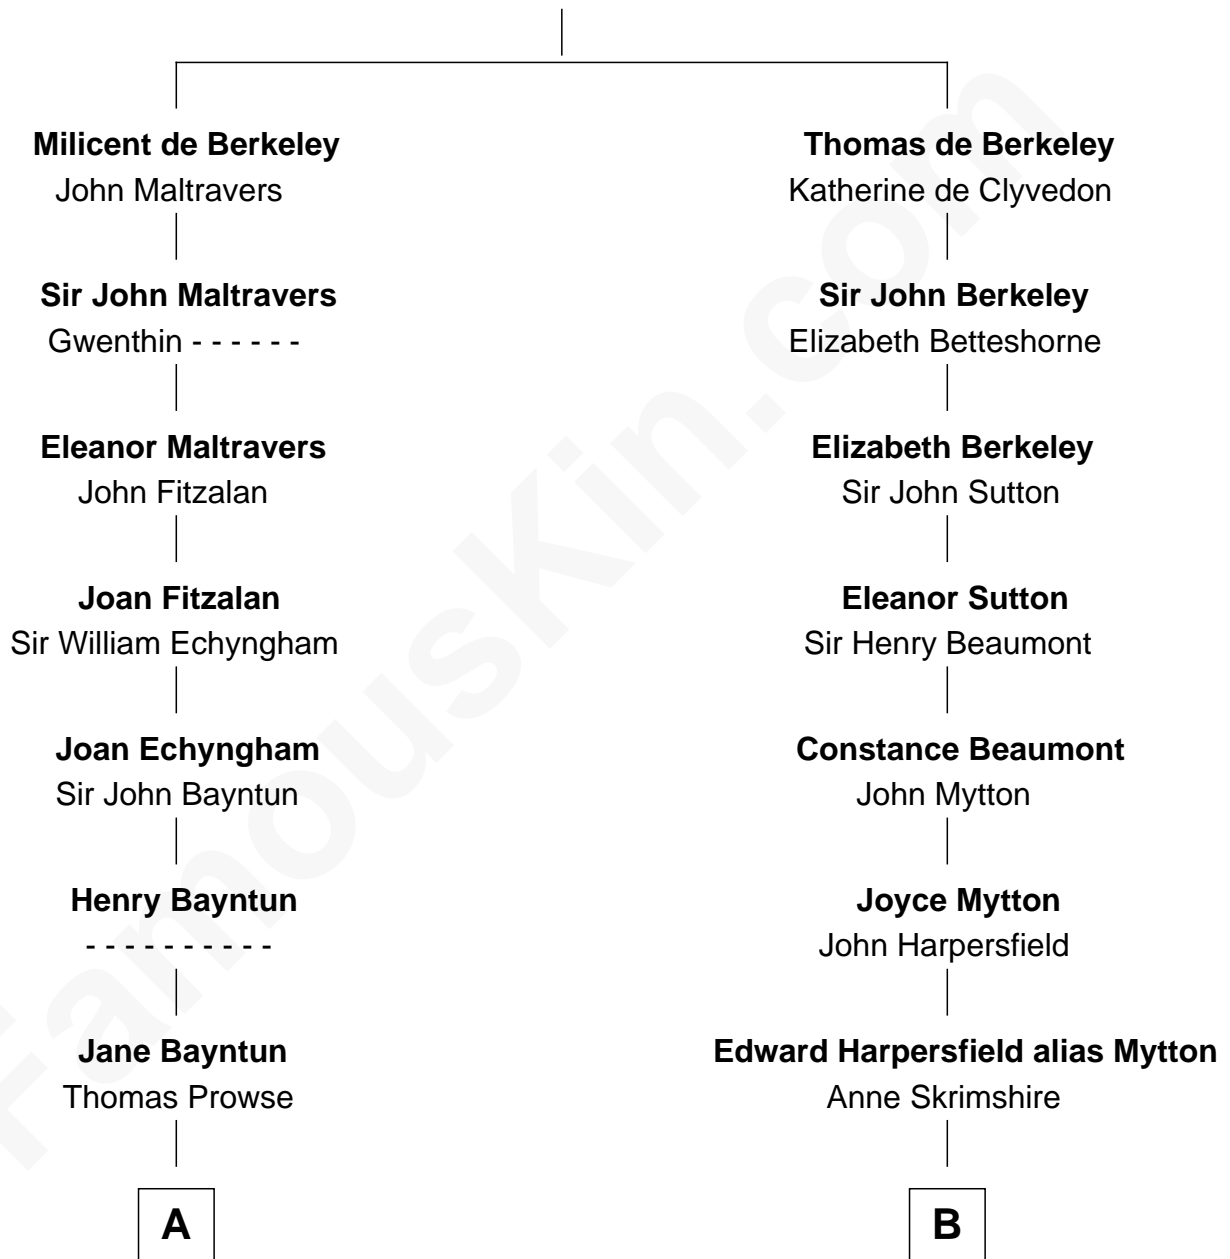

# FamousKin.com Relationship Chart of

**Pete Seeger**

*American Folk Singer*

20th cousin of

**Chevy Chase**

*Comedian, Actor and Writer*

**Sir Maurice de Berkeley**

Eve la Zouche

Chevy Chase photo by [Alan Light](#) (CC BY 2.0)