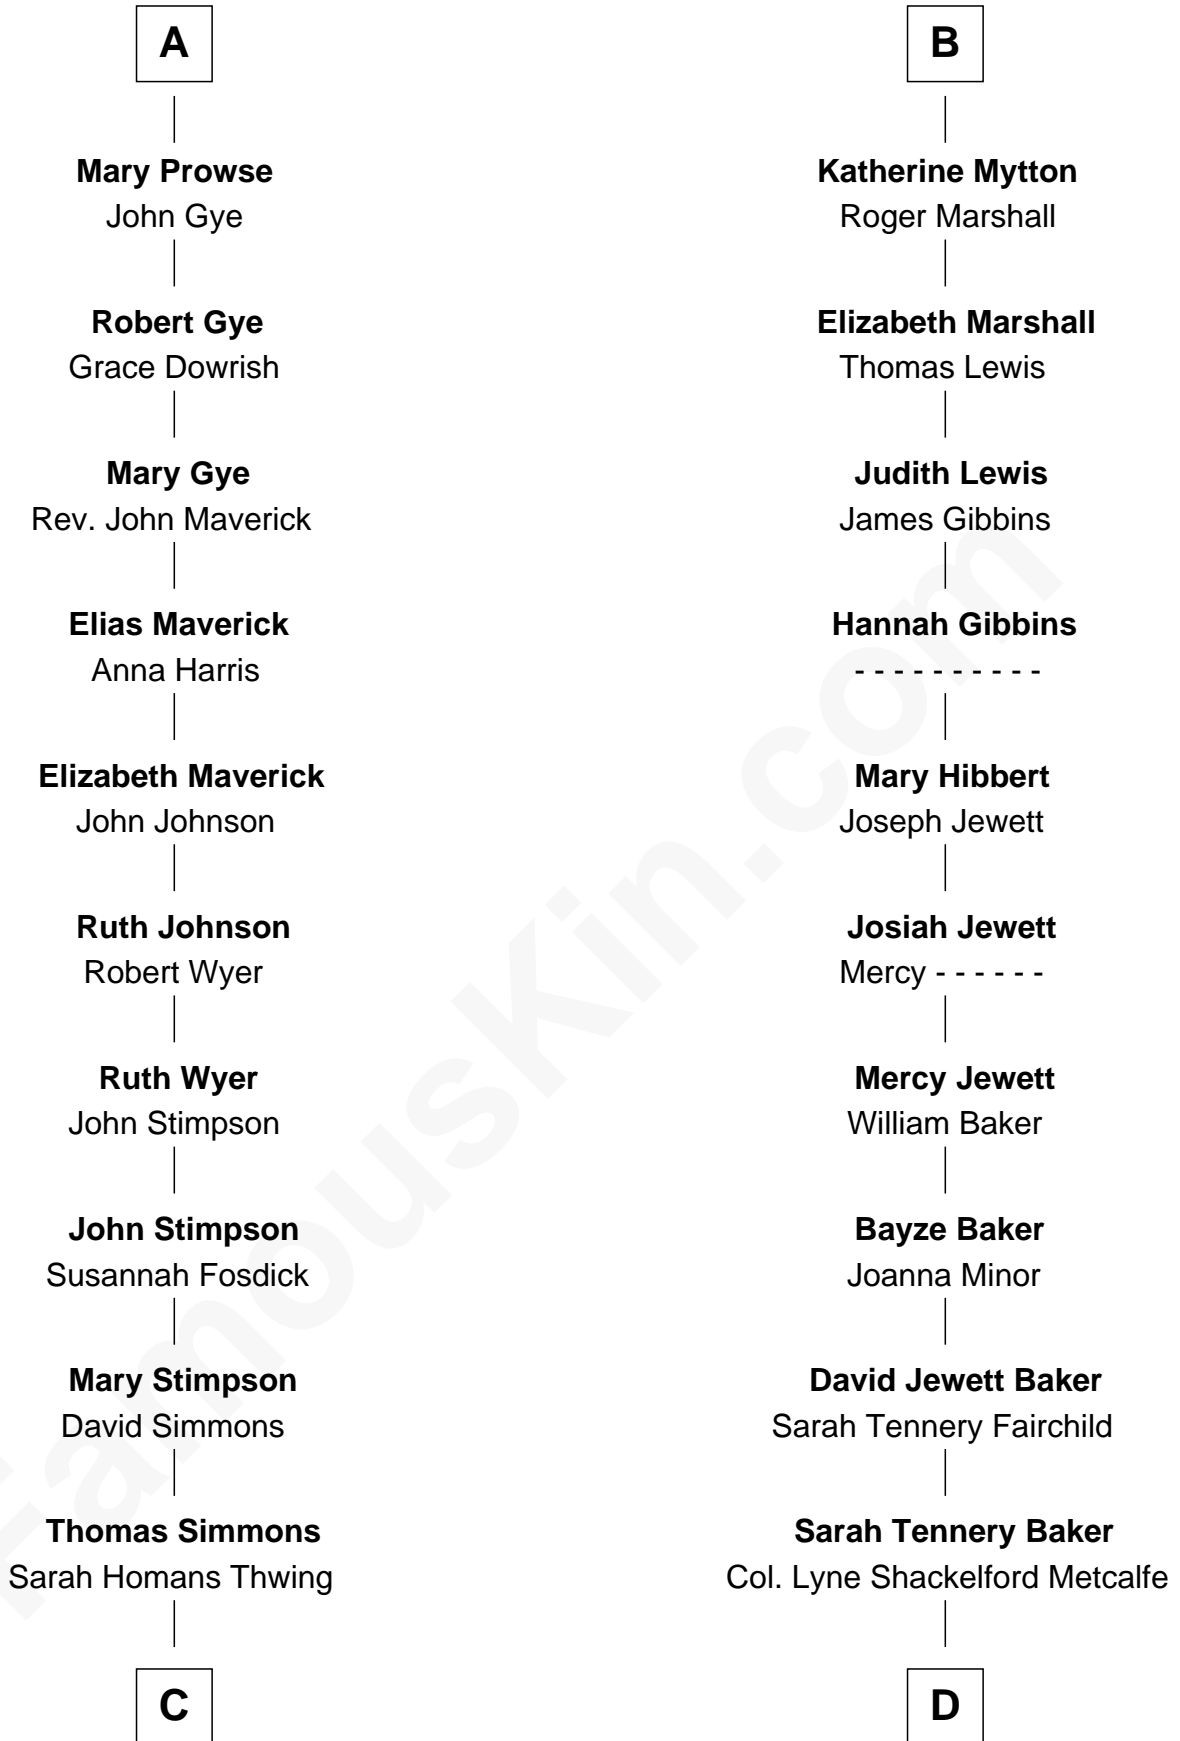

# FamousKin.com Relationship Chart of

**Pete Seeger**

*American Folk Singer*

20th cousin of

**Chevy Chase**

*Comedian, Actor and Writer*

**Sir Maurice de Berkeley**

Eve la Zouche

Chevy Chase photo by [Alan Light](#) (CC BY 2.0)