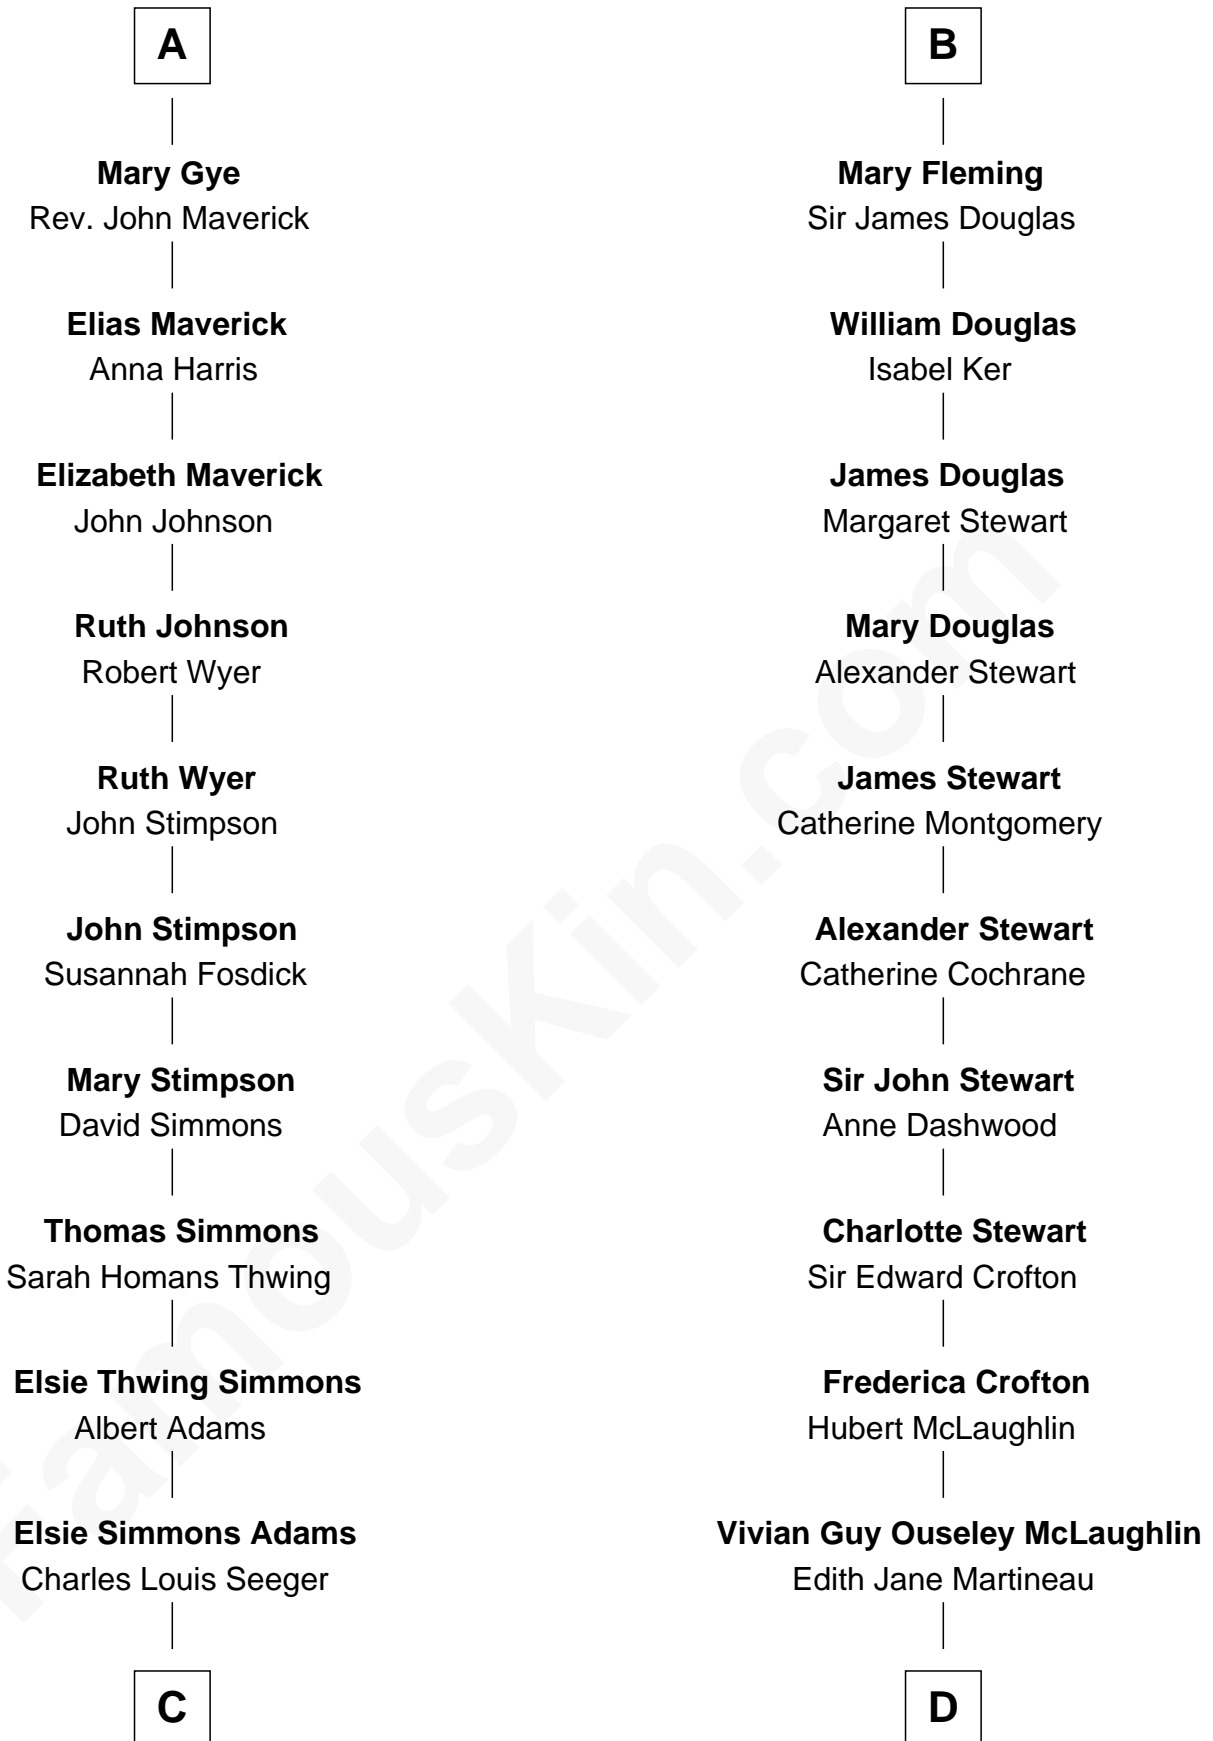

FamousKin.com Relationship Chart of

Pete Seeger

American Folk Singer

18th cousin 1 time removed of

Guy Ritchie

British Filmmaker

Richard Fitzalan
Eleanor Plantagenet

C

Charles Louis Seeger
Constance de Clyver Edson

Pete Seeger
American Folk Singer

D

Doris Margaretta McLaughlin
Stuart John Ritchie

John Vivian Ritchie
Amber Mary Parkinson

Guy Ritchie
British Filmmaker

FamousKin.com