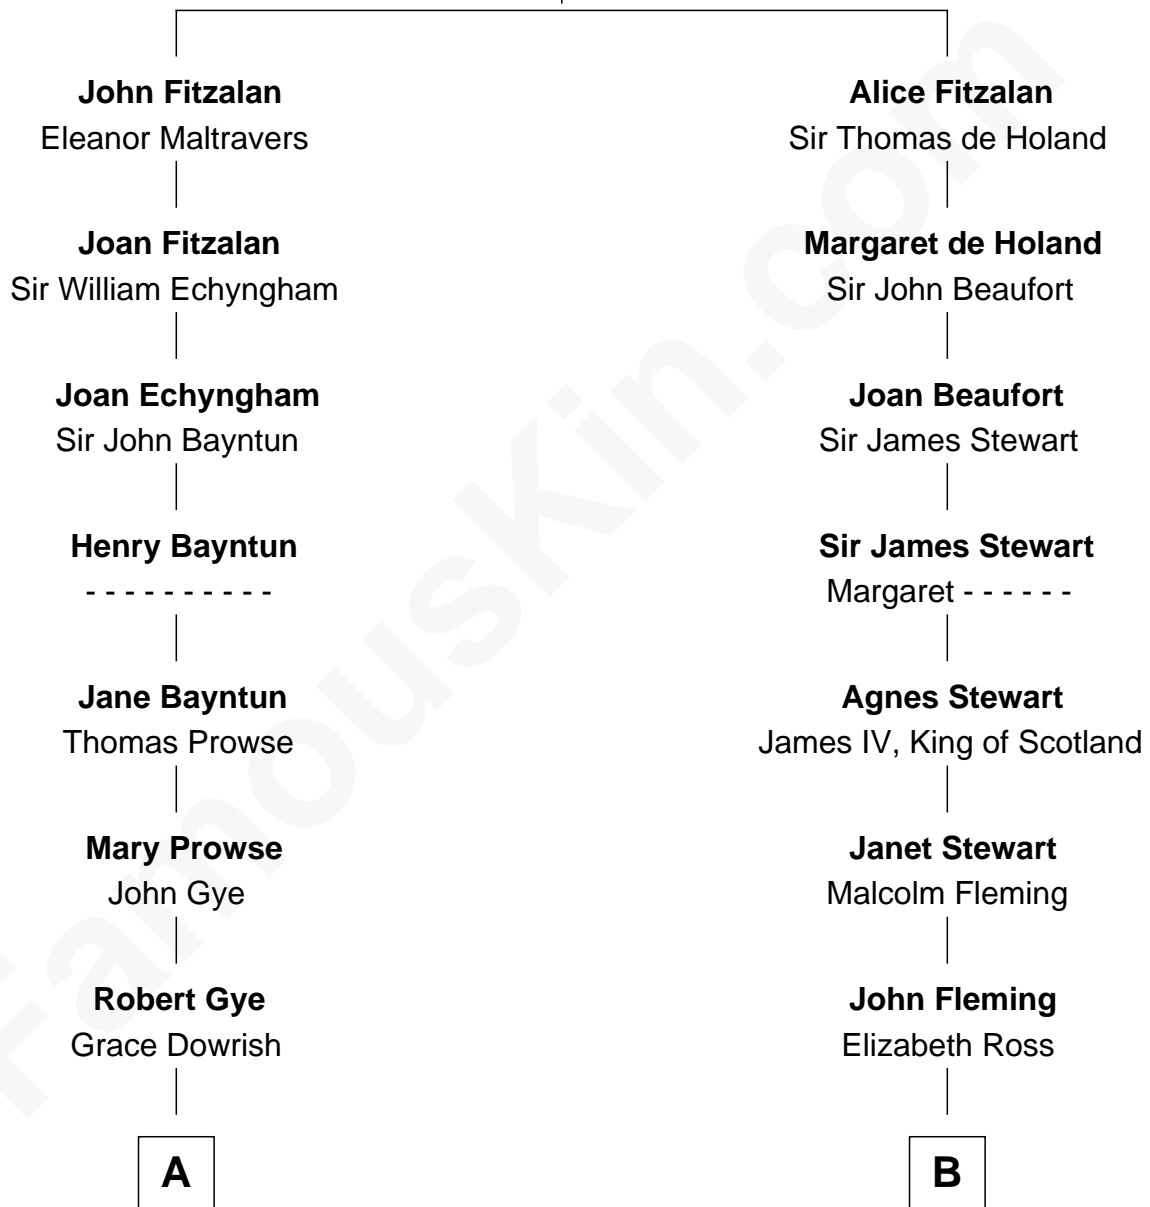

FamousKin.com Relationship Chart of

Pete Seeger

American Folk Singer

18th cousin 1 time removed of

Guy Ritchie

British Filmmaker

Richard Fitzalan
Eleanor Plantagenet

C

Charles Louis Seeger
Constance de Clyver Edson

Pete Seeger
American Folk Singer

D

Doris Margaretta McLaughlin
Stuart John Ritchie

John Vivian Ritchie
Amber Mary Parkinson

Guy Ritchie
British Filmmaker

FamousKin.com