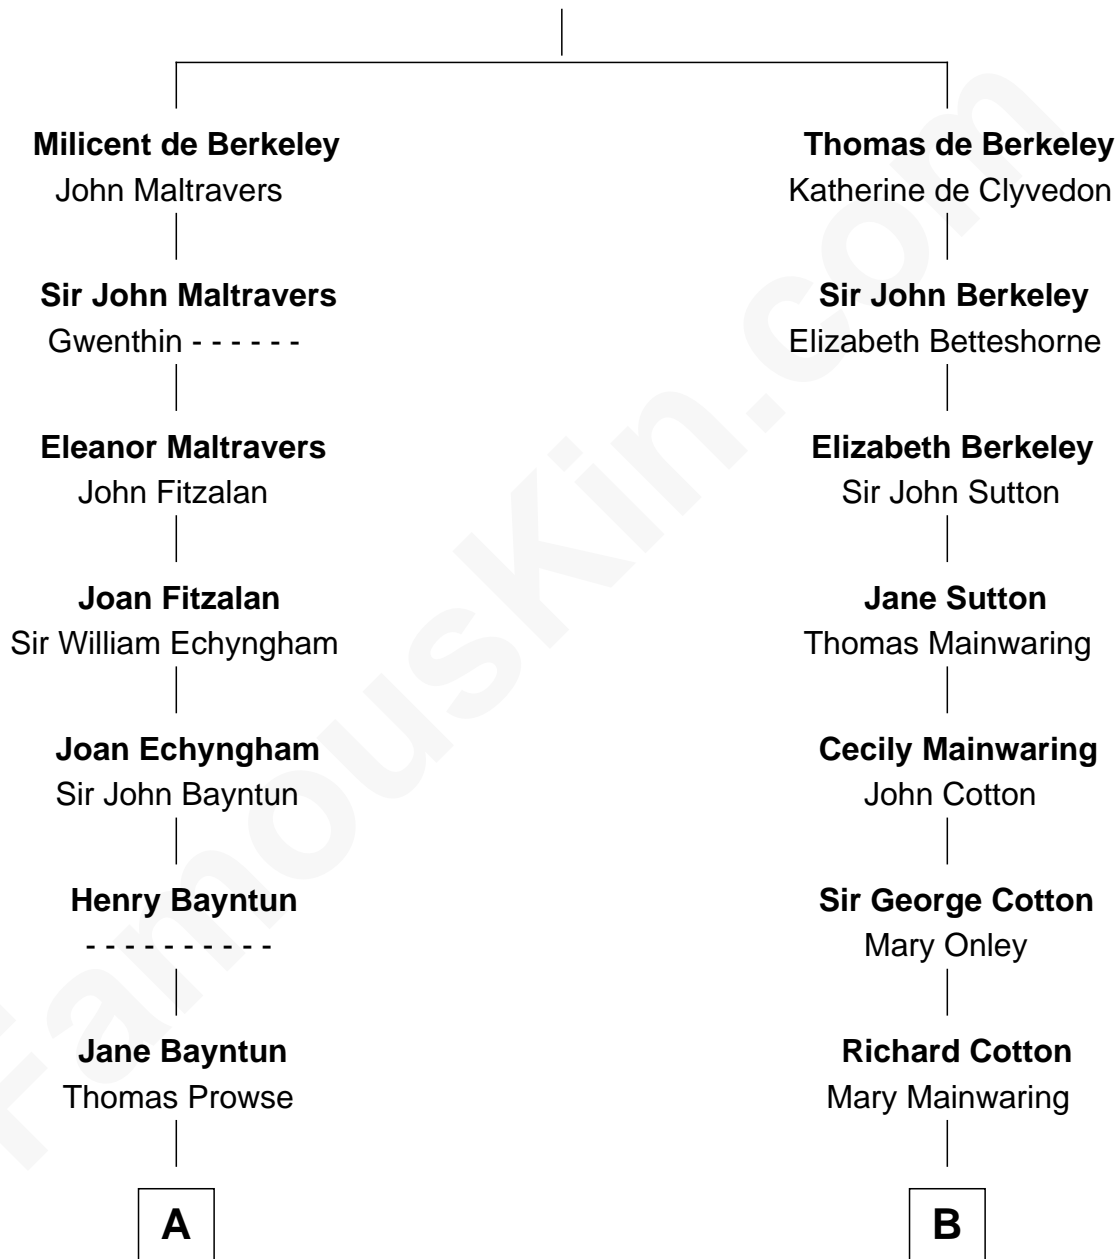

FamousKin.com Relationship Chart of

Pete Seeger

American Folk Singer

14th cousin 6 times removed of

C. W. Post

Founder of Post Cereals

Sir Maurice de Berkeley

Eve la Zouche

FamousKin.com