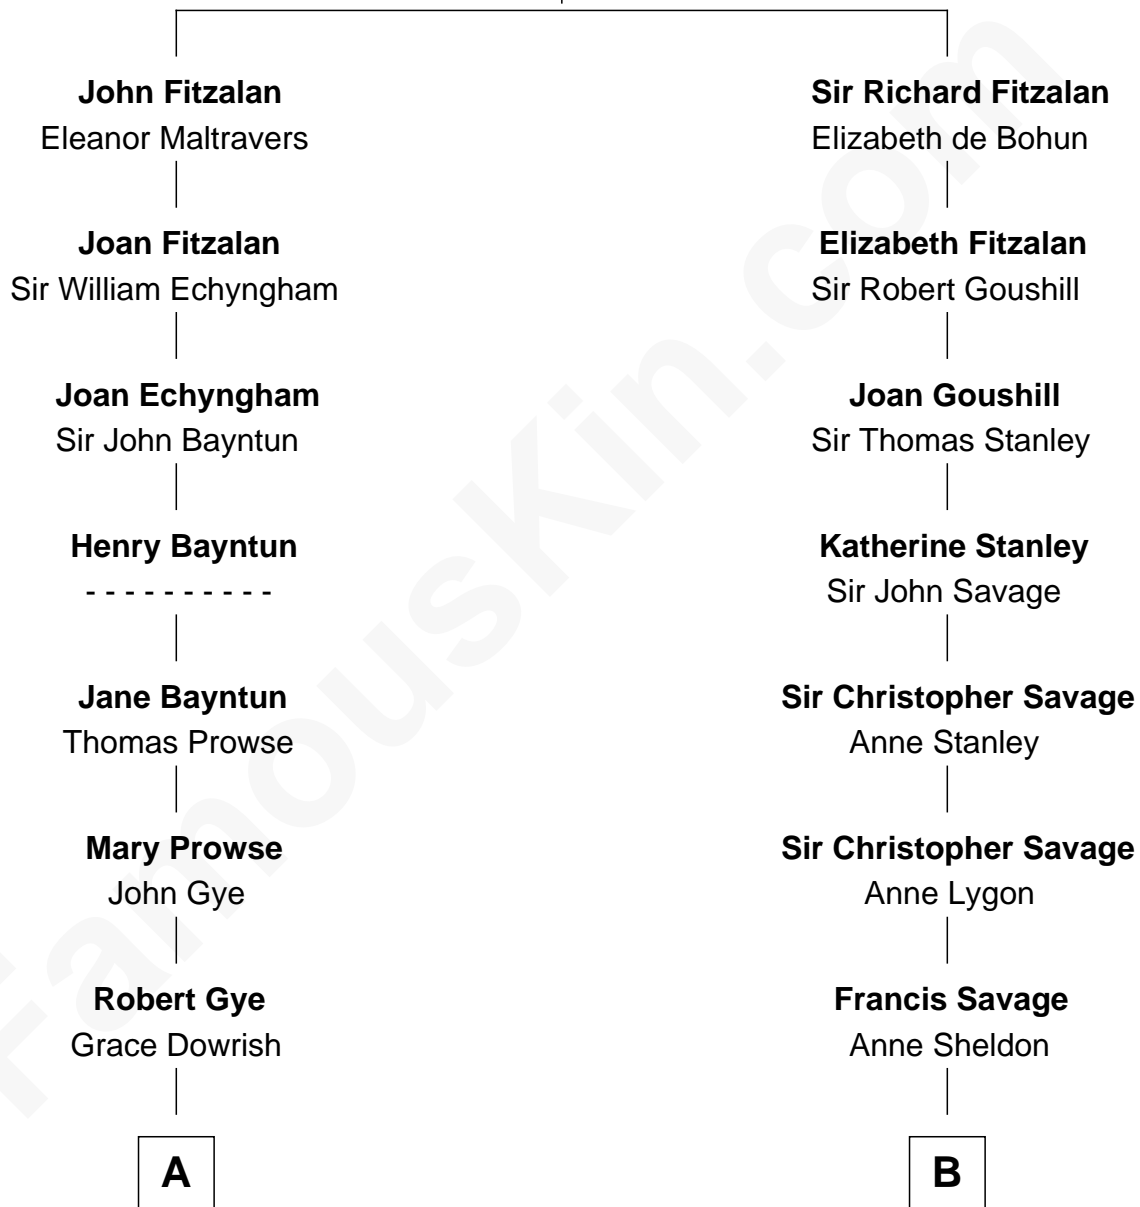

# FamousKin.com Relationship Chart of

**Pete Seeger**

*American Folk Singer*

18th cousin 1 time removed of

**Adlai Stevenson III**

*U.S. Senator from Illinois*

**Richard Fitzalan**  
Eleanor Plantagenet

**C**

**Charles Louis Seeger**  
Constance de Clyver Edson

**Pete Seeger**  
*American Folk Singer*

**D**

**Lewis Green Stevenson**  
Helen Louise Davis

**Adlai Ewing Stevenson**  
Ellen Borden

**Adlai Stevenson III**  
*U.S. Senator from Illinois*