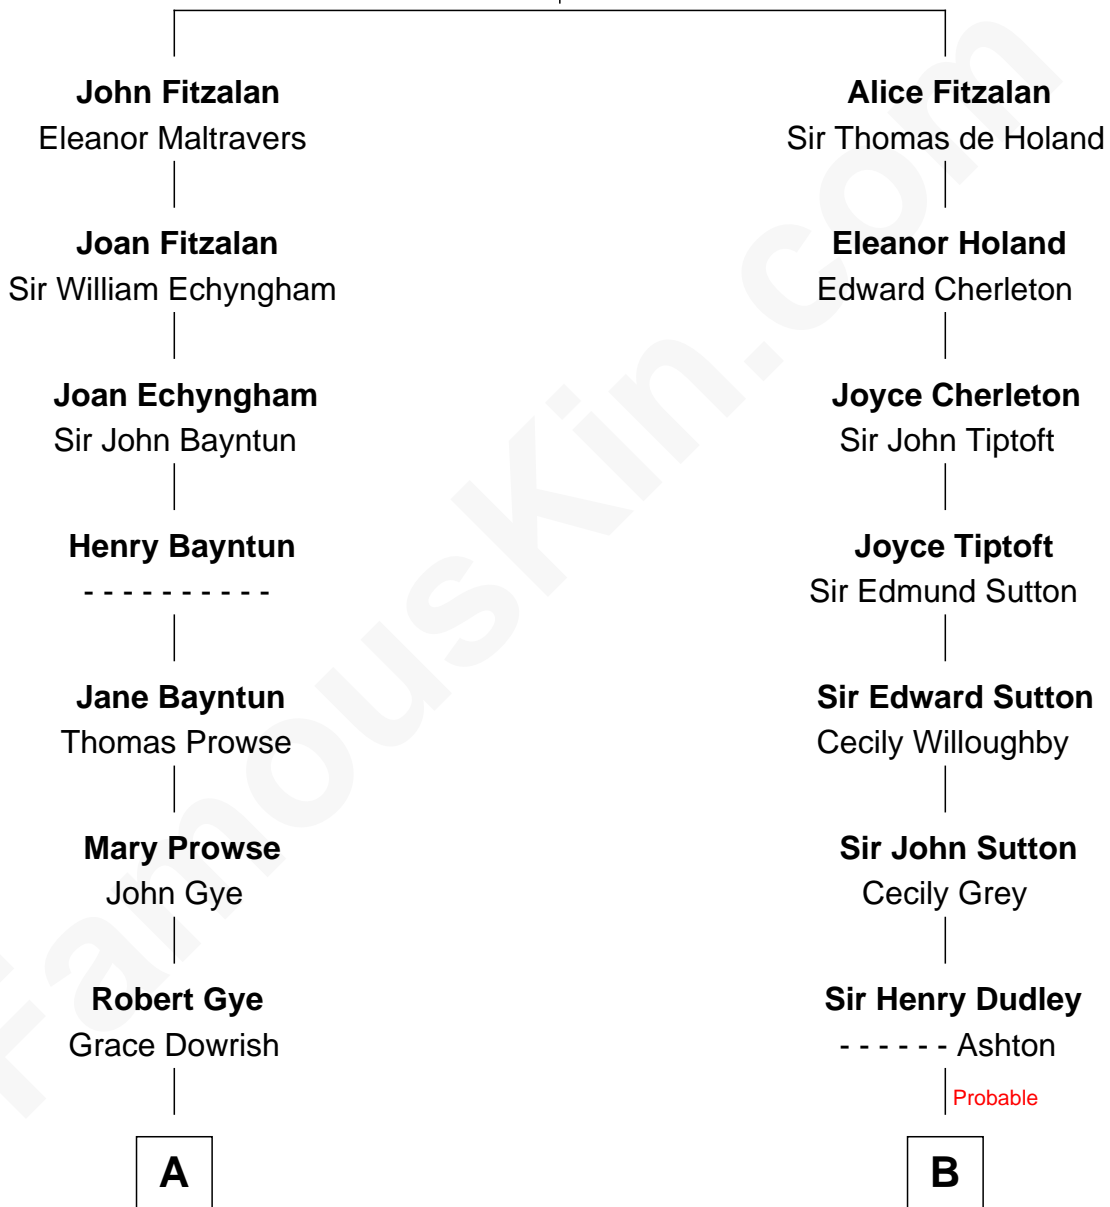

FamousKin.com Relationship Chart of

Pete Seeger

American Folk Singer

16th cousin 2 times removed of

William Marsh Rice

Founder of Rice University

Richard Fitzalan
Eleanor Plantagenet

C

—
Charles Louis Seeger
Constance de Clyver Edson

—
Pete Seeger
American Folk Singer

FamousKin.com