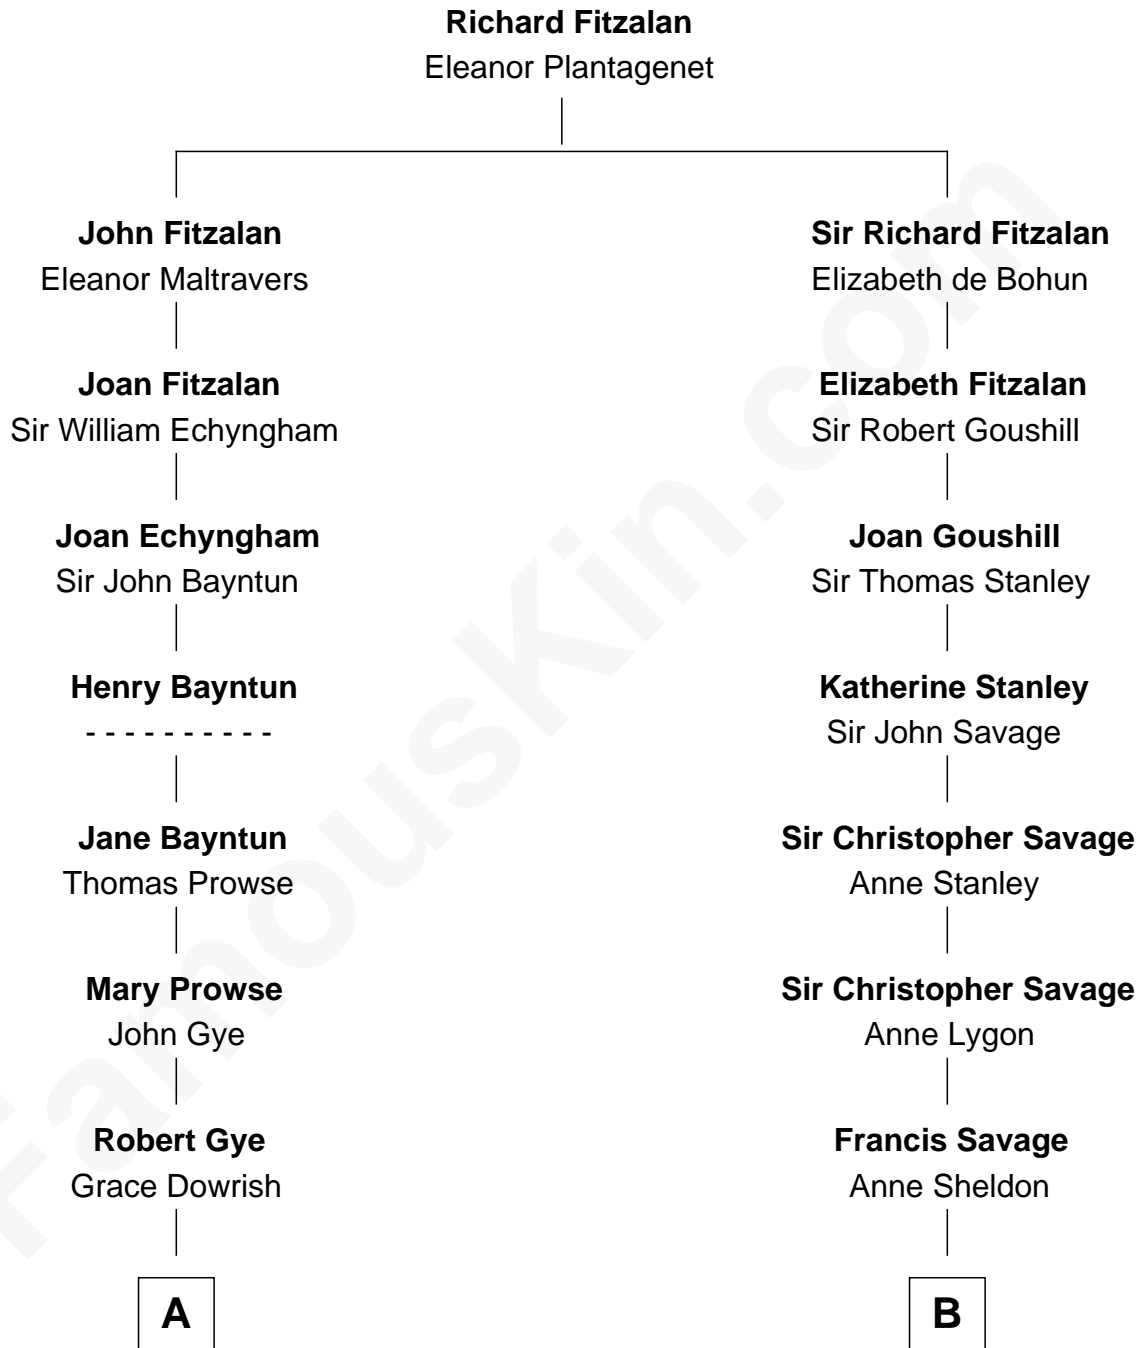

FamousKin.com Relationship Chart of

Pete Seeger

American Folk Singer

14th cousin 4 times removed of

Meriwether Lewis

Lewis and Clark Expedition

C

—
Charles Louis Seeger
Constance de Clyver Edson

—
Pete Seeger
American Folk Singer

FamousKin.com