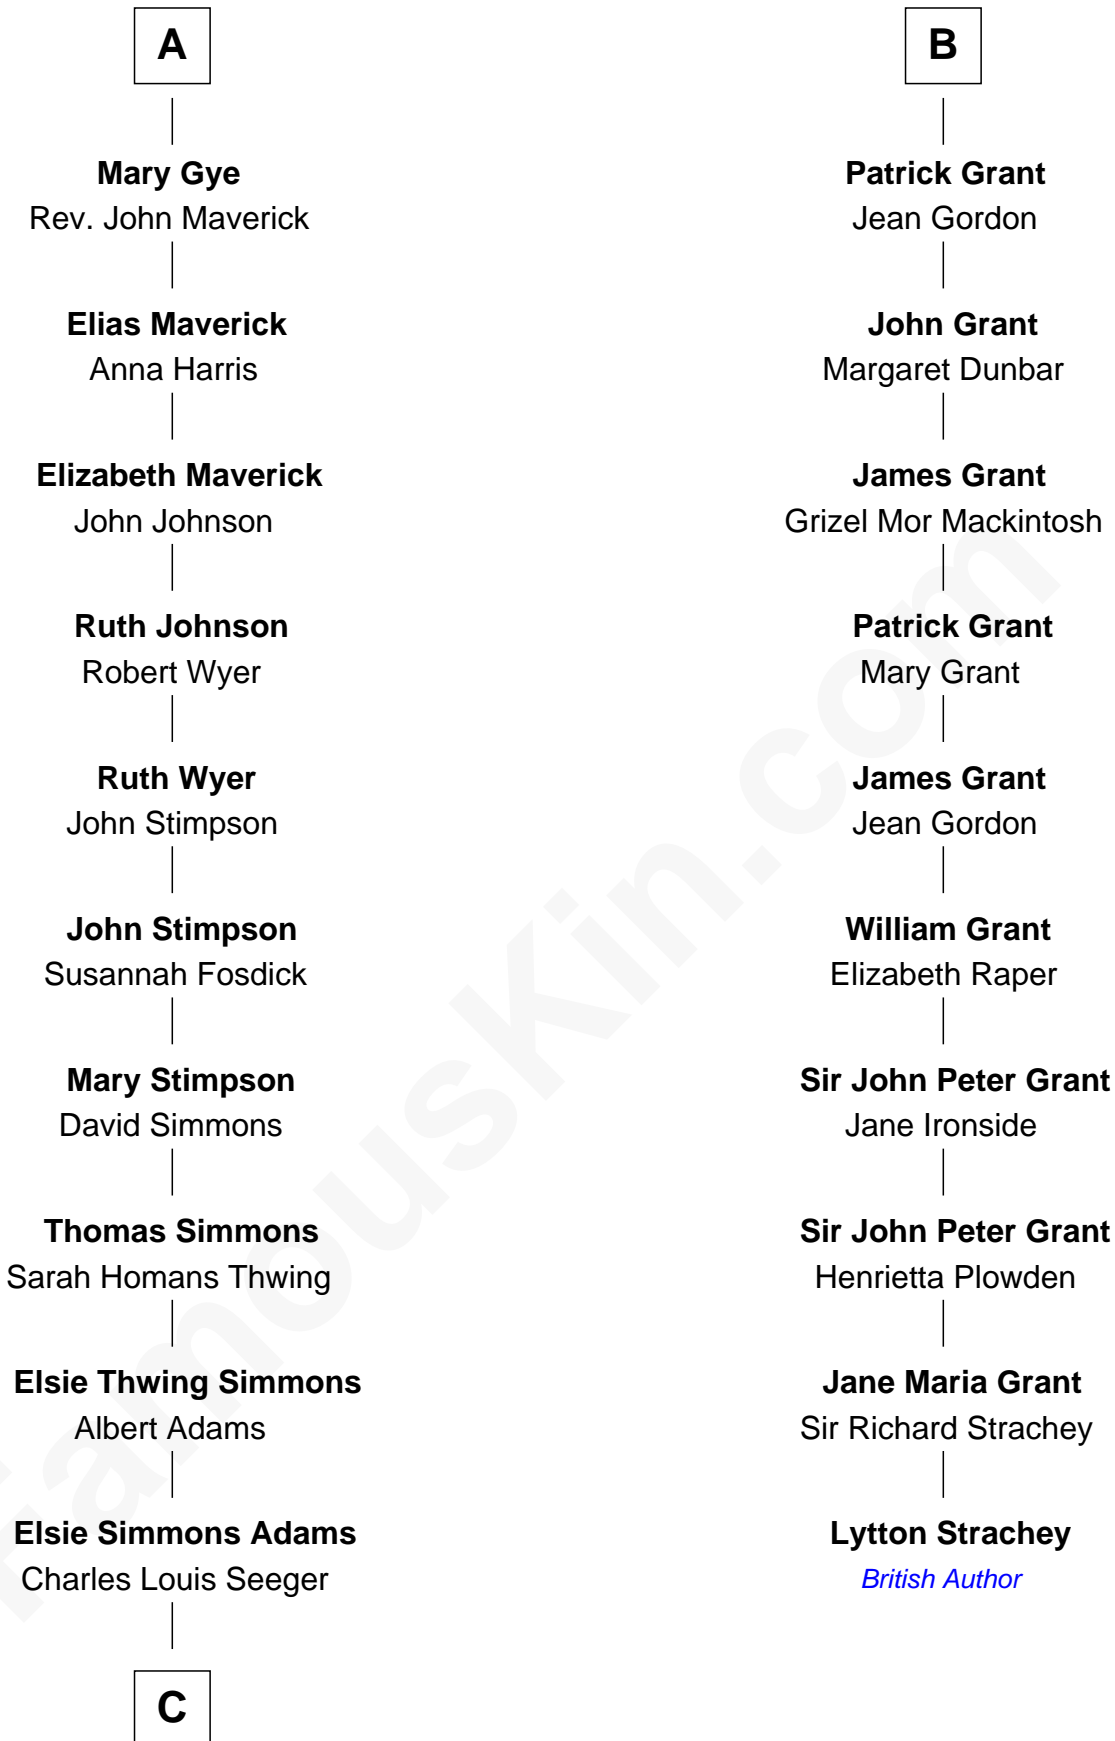

FamousKin.com Relationship Chart of

Pete Seeger

American Folk Singer

16th cousin 2 times removed of

Lytton Strachey

Author and Co-Founder of Bloomsbury Group

Richard Fitzalan
Eleanor Plantagenet

John Fitzalan
Eleanor Maltravers

Joan Fitzalan
Sir William Echyngham

Joan Echyngham
Sir John Bayntun

Henry Bayntun

Jane Bayntun
Thomas Prowse

Mary Prowse
John Gye

Robert Gye
Grace Dowrish

A

Alice Fitzalan
Sir Thomas de Holand

Margaret de Holand
Sir John Beaufort

Joan Beaufort
Sir James Stewart

John Stewart
Margaret Douglas

Katherine Stewart
John Forbes

Elizabeth Forbes
James Grant

John Grant
Janet Leslie

B

C

Charles Louis Seeger
Constance de Clyver Edson

Pete Seeger
American Folk Singer

FamousKin.com