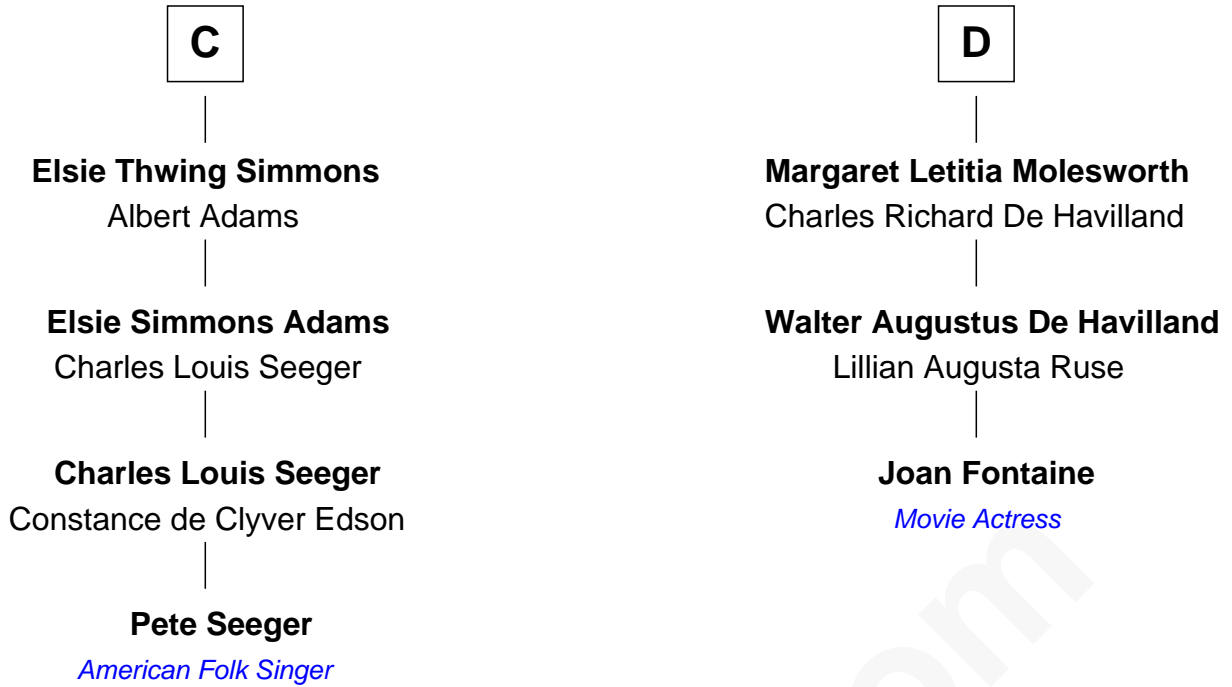

FamousKin.com Relationship Chart of

Pete Seeger

American Folk Singer

19th cousin 1 time removed of

Joan Fontaine

Movie Actress

Sir Maurice de Berkeley

Eve la Zouche

Joan Echyngam

Sir John Bayntun

Henry Bayntun

- - - - -

Jane Bayntun

Thomas Prowse

A

Isabel de Berkeley

Sir Robert de Clifford

Sir Roger de Clifford

Maud de Beauchamp

Katherine de Clifford

Sir Ralph de Greystoke

Maud de Greystoke

Eudo de Welles

Sir Lionel de Welles

Joan de Waterton

Eleanor de Welles

Sir Thomas Hoo

Eleanor Hoo

James Carew

B

FamousKin.com