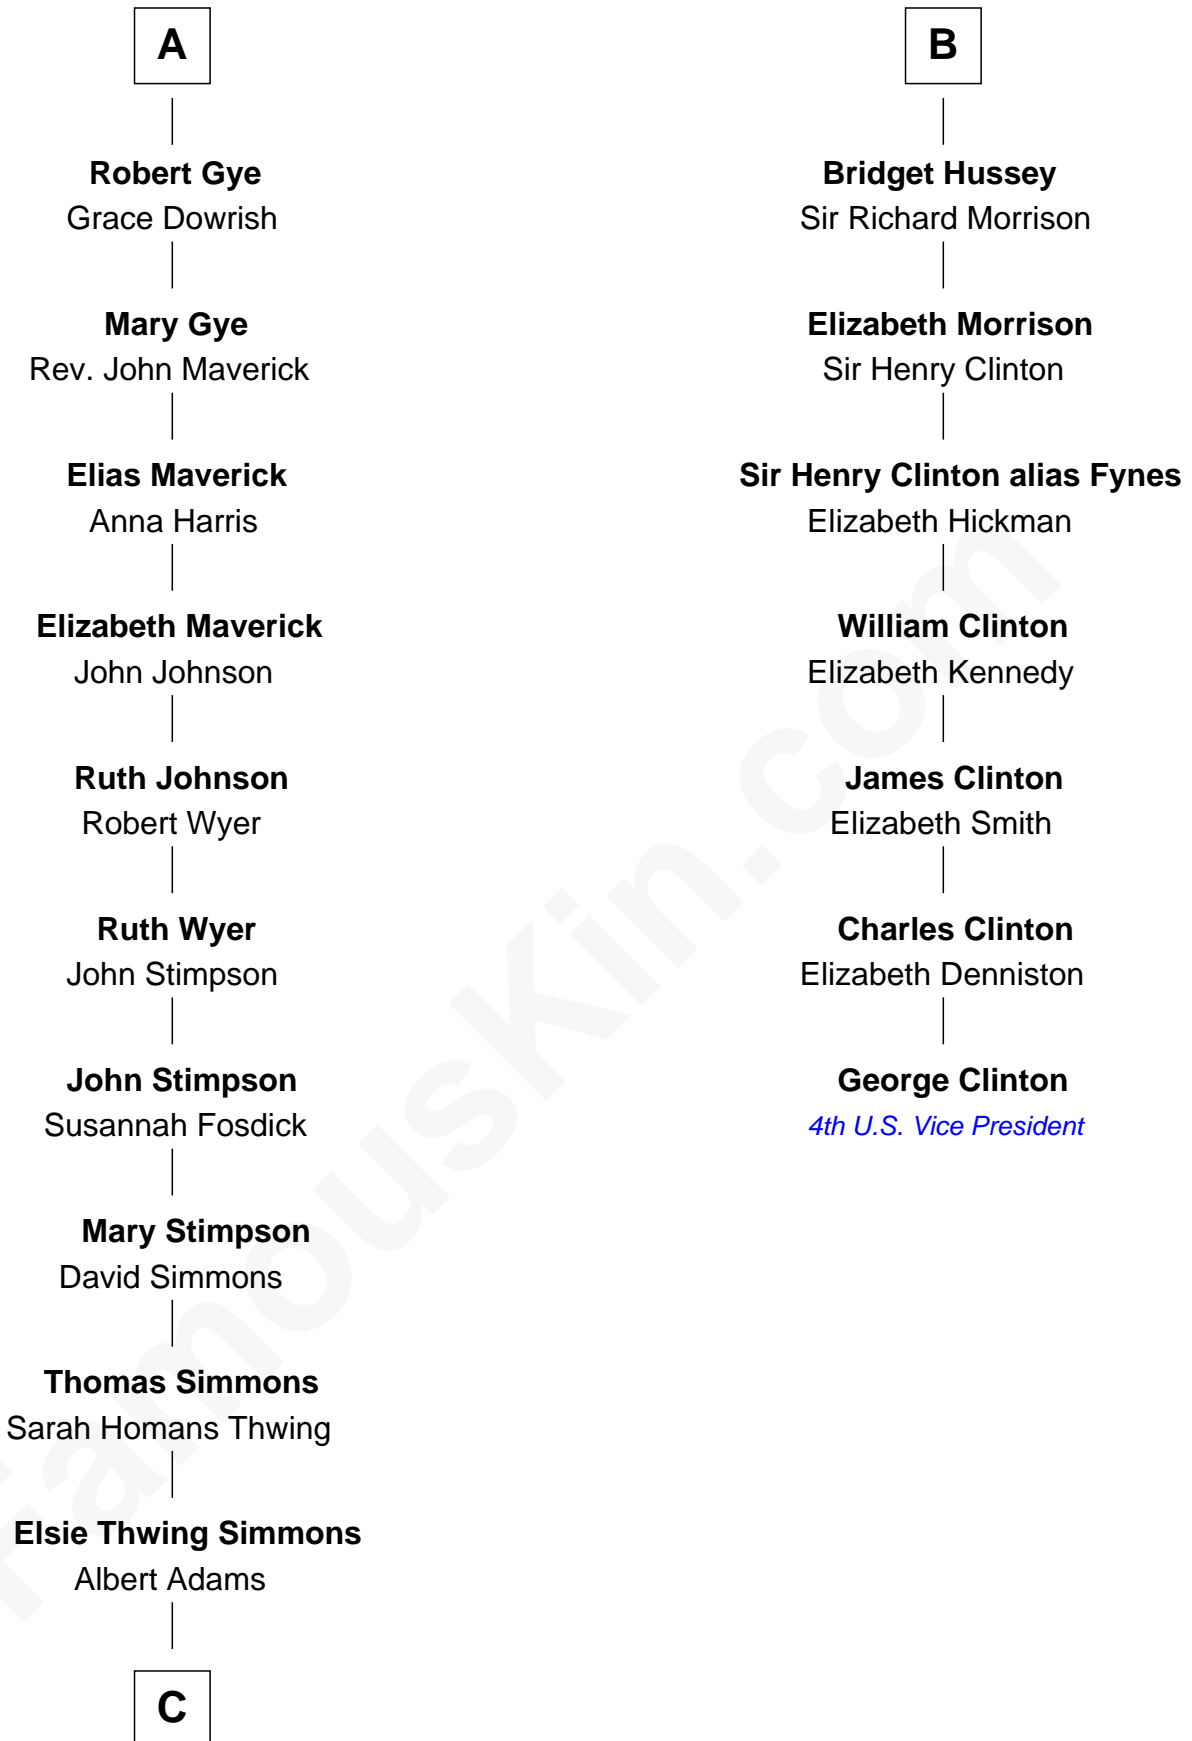

FamousKin.com Relationship Chart of

Pete Seeger

American Folk Singer

13th cousin 6 times removed of

George Clinton

4th U.S. Vice President

Henry Plantagenet

Maud de Chaworth

Eleanor Plantagenet

Richard Fitzalan

John Fitzalan

Eleanor Maltravers

Joan Fitzalan

Sir William Echyngam

Joan Echyngam

Sir John Bayntun

Blanche of Lancaster

John of Gaunt

Elizabeth of Lancaster

John de Holand

Constance de Holand

Sir John Grey

Sir Edmund Grey

Katherine Percy

George Grey

Catherine Herbert

Anne Grey

Sir John Hussey

B

C

—
Elsie Simmons Adams

Charles Louis Seeger