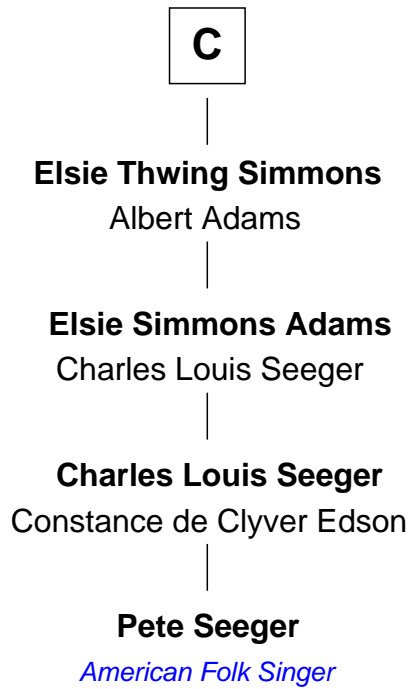

FamousKin.com Relationship Chart of

Pete Seeger

American Folk Singer

12th cousin 8 times removed of

George Clinton

4th U.S. Vice President

Sir Maurice de Berkeley

Eve la Zouche

Milicent de Berkeley

John Maltravers

Sir John Maltravers

Gwenthin - - - - -

Eleanor Maltravers

John Fitzalan

Joan Fitzalan

Sir William Echyngam

Katherine de Clyvedon

Sir John Berkeley

Elizabeth Betteshorne

Elizabeth Berkeley

Sir John Sutton

Sir John Sutton Dudley

Elizabeth Bramshot

Edmund Dudley

Elizabeth Grey

Elizabeth Dudley

William Stourton

Ursula Stourton

Sir Edward Clinton

B

FamousKin.com