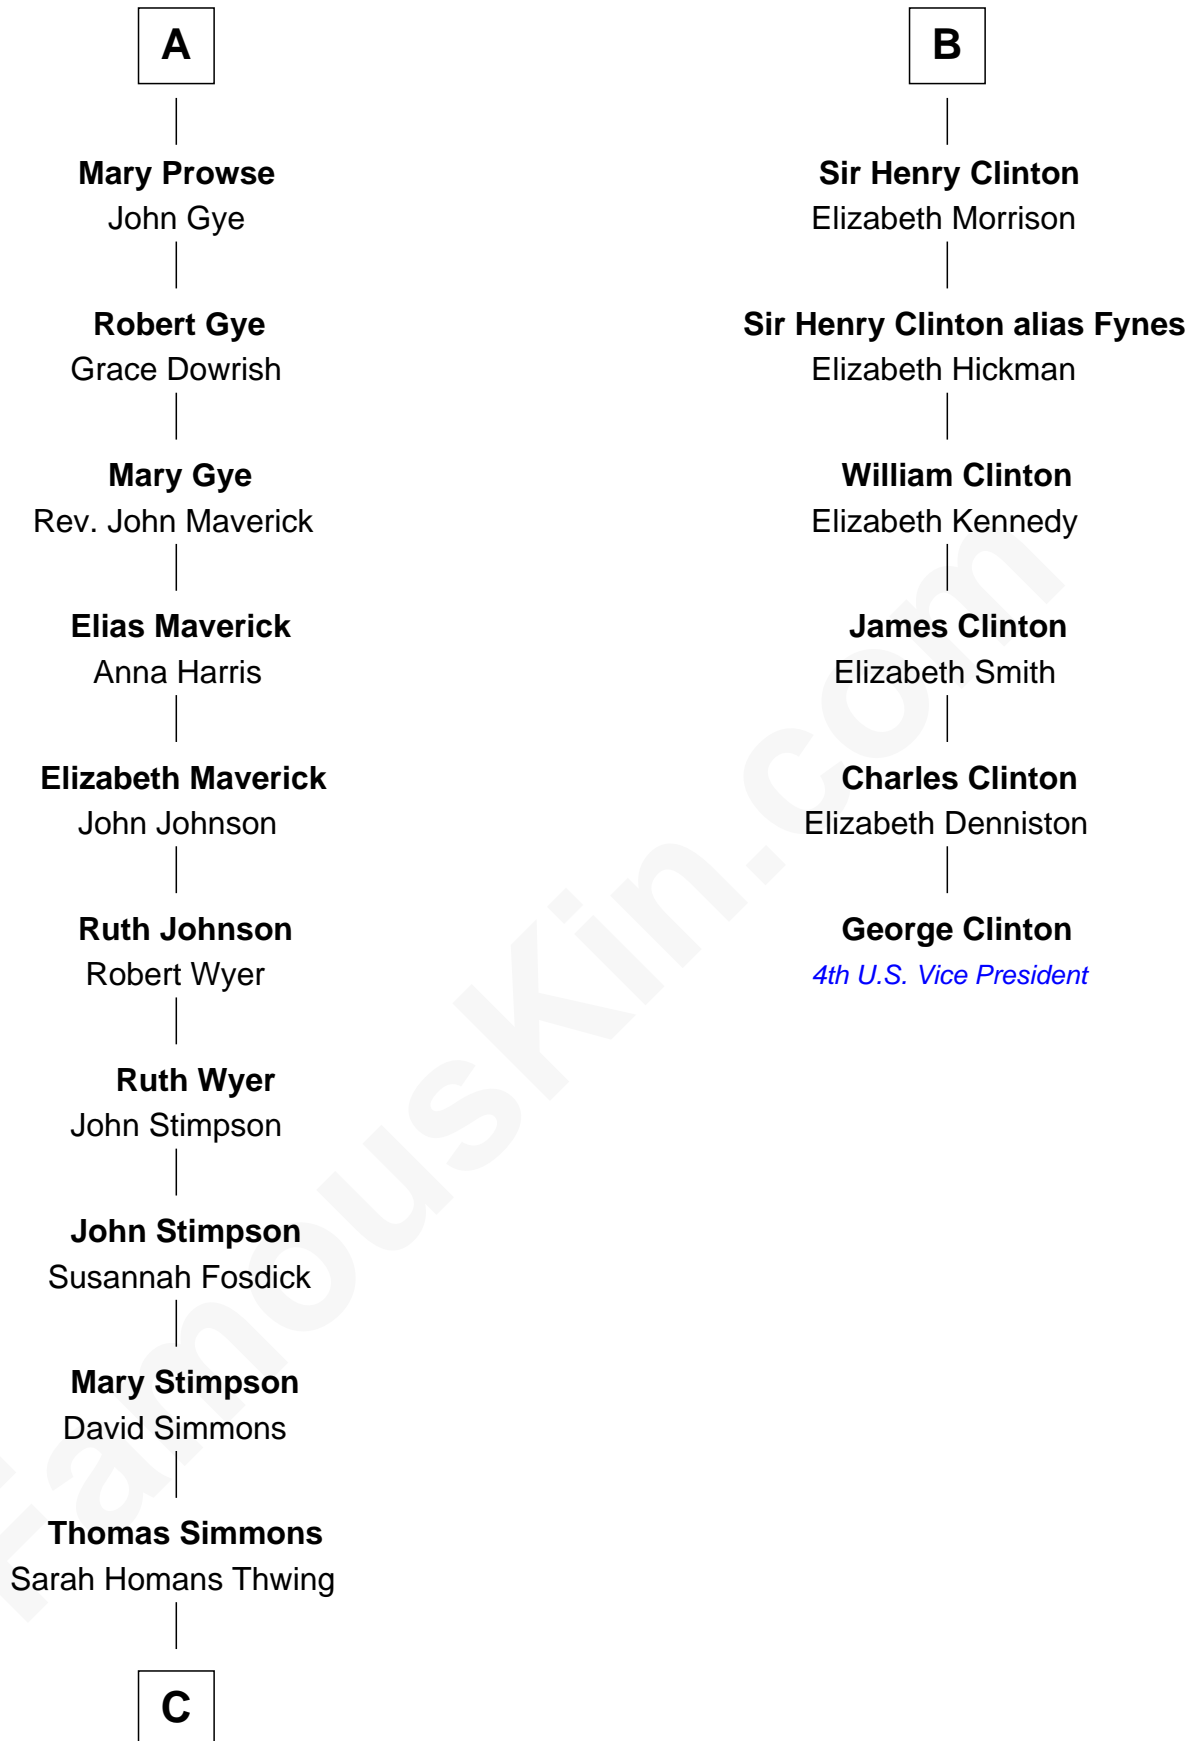

FamousKin.com Relationship Chart of

Pete Seeger

American Folk Singer

12th cousin 8 times removed of

George Clinton

4th U.S. Vice President

Sir Maurice de Berkeley

Eve la Zouche

Milicent de Berkeley

John Maltravers

Sir John Maltravers

Gwenthin - - - - -

Eleanor Maltravers

John Fitzalan

Joan Fitzalan

Sir William Echyngam

Katherine de Clyvedon

Sir John Berkeley

Elizabeth Betteshorne

Elizabeth Berkeley

Sir John Sutton

Sir John Sutton Dudley

Elizabeth Bramshot

Edmund Dudley

Elizabeth Grey

Elizabeth Dudley

William Stourton

Ursula Stourton

Sir Edward Clinton

B

FamousKin.com