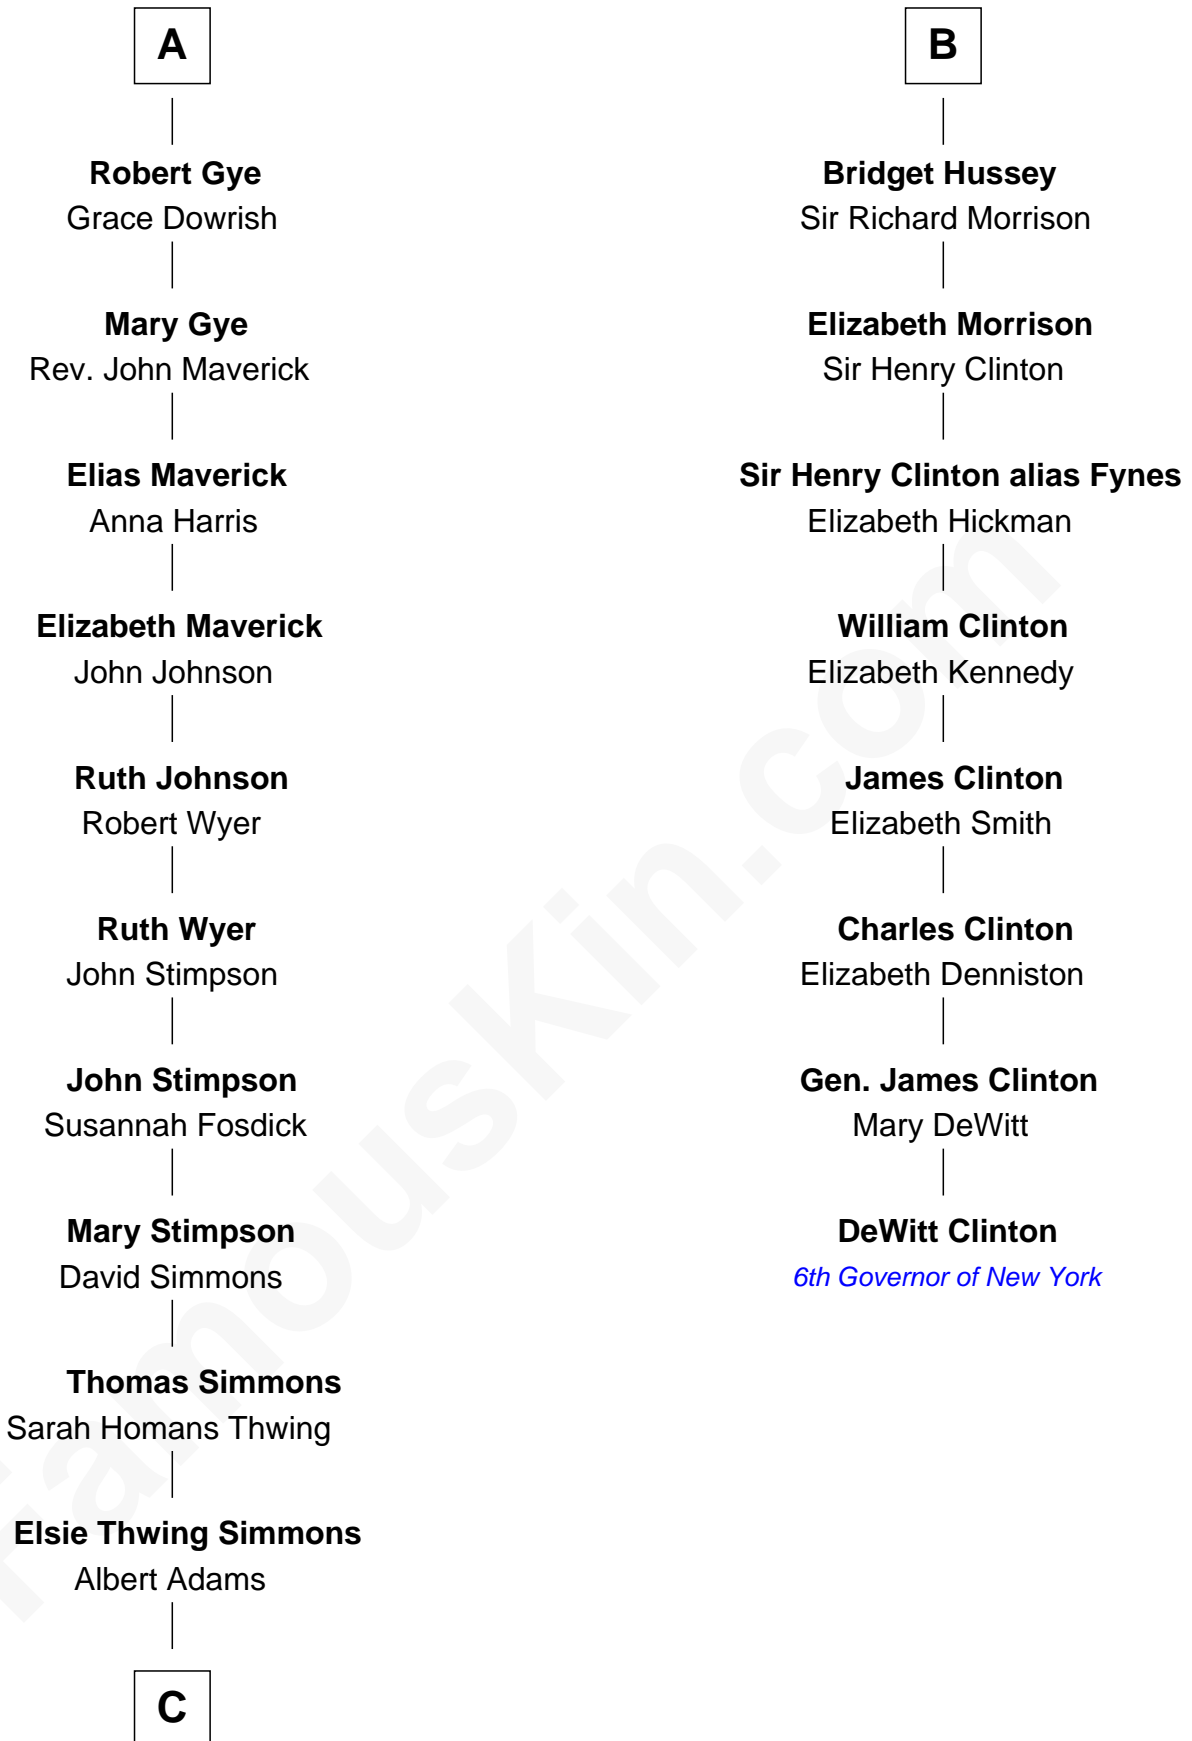

FamousKin.com Relationship Chart of

Pete Seeger

American Folk Singer

14th cousin 5 times removed of

DeWitt Clinton

6th Governor of New York

Henry Plantagenet

Maud de Chaworth

Eleanor Plantagenet

Richard Fitzalan

John Fitzalan

Eleanor Maltravers

Joan Fitzalan

Sir William Echyngnam

Joan Echyngnam

Sir John Bayntun

Blanche of Lancaster

John of Gaunt

Elizabeth of Lancaster

John de Holand

Constance de Holand

Sir John Grey

Sir Edmund Grey

Katherine Percy

George Grey

Catherine Herbert

Anne Grey

Sir John Hussey

B

C

—
Elsie Simmons Adams

Charles Louis Seeger