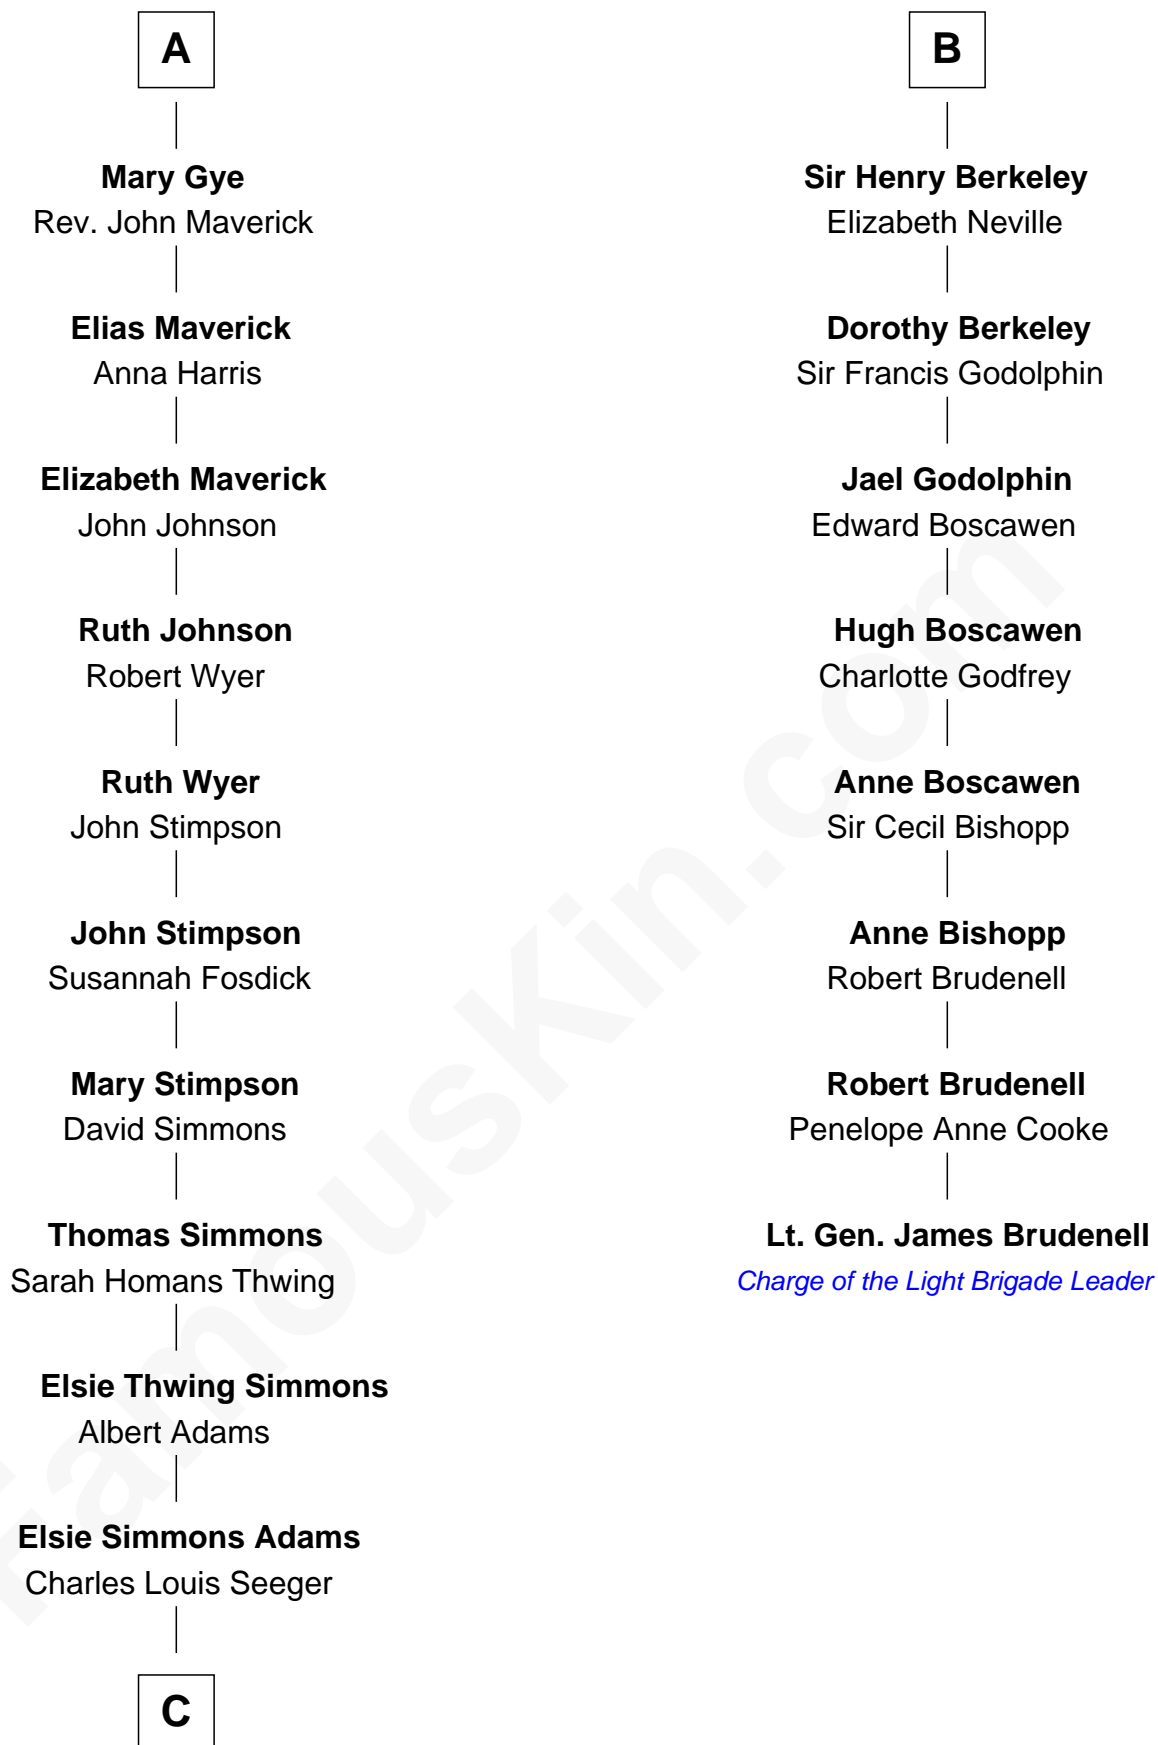

FamousKin.com Relationship Chart of

Pete Seeger

American Folk Singer

14th cousin 4 times removed of

Lt. Gen. James Brudenell

Leader of the "Charge of the Light Brigade"

Richard Fitzalan
Eleanor Plantagenet

C

Charles Louis Seeger
Constance de Clyver Edson

Pete Seeger
American Folk Singer

FamousKin.com