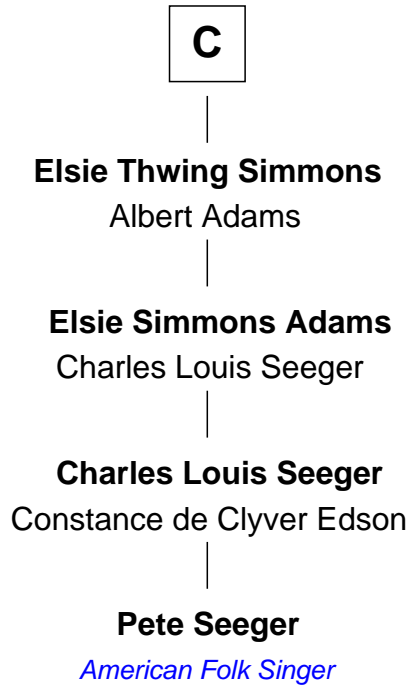

FamousKin.com Relationship Chart of

Pete Seeger

American Folk Singer

17th cousin 3 times removed of

Lt. Gen. James Brudenell

Leader of the "Charge of the Light Brigade"

Sir Maurice de Berkeley

Eve la Zouche

Milicent de Berkeley

John Maltravers

Sir John Maltravers

Gwenhin - - - - -

Eleanor Maltravers

John Fitzalan

Joan Fitzalan

Sir William Echyngam

Margaret de Mortimer

Maurice de Berkeley

Elizabeth le Despencer

Thomas de Berkeley

Margaret de Lisle

Elizabeth de Berkeley

Richard de Beauchamp

Eleanor Beauchamp

Edmund Beaufort

Henry Beaufort

Joan Hill

Charles Somerset

Elizabeth Herbert

B

FamousKin.com