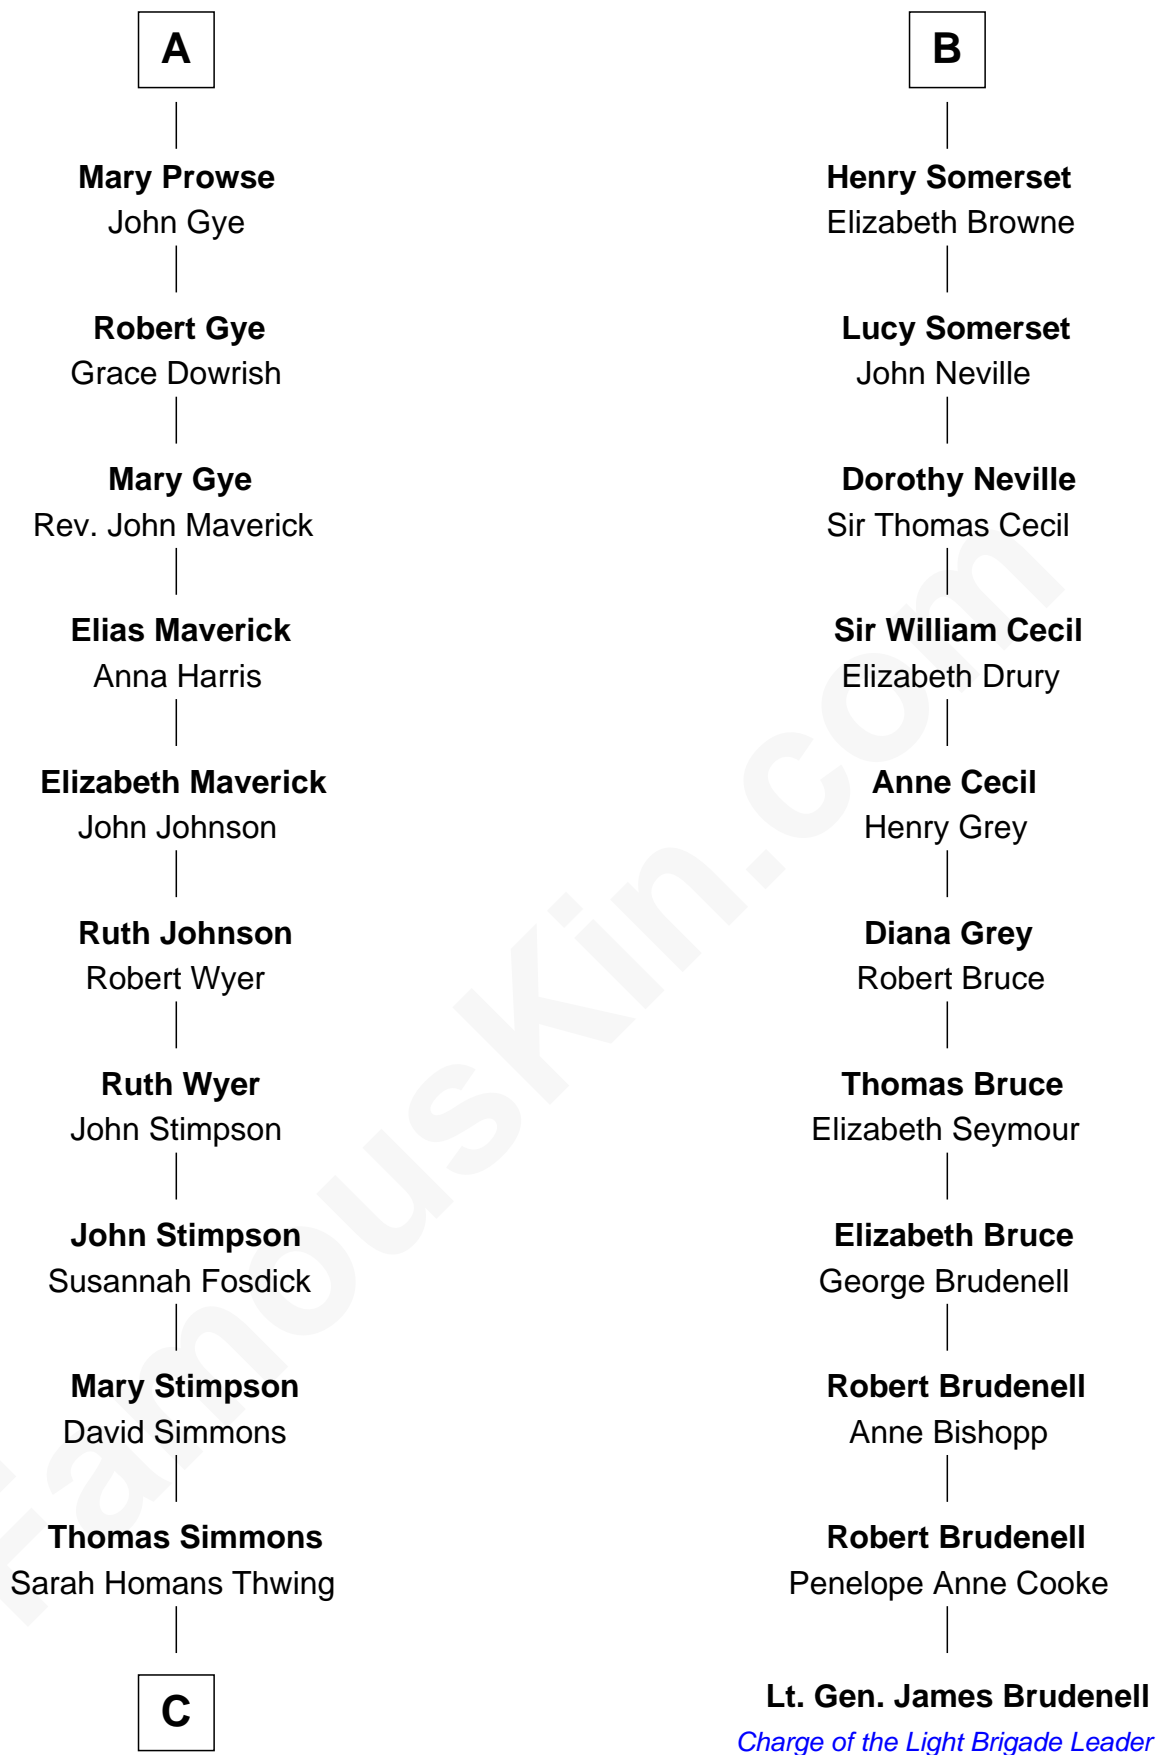

FamousKin.com Relationship Chart of

Pete Seeger

American Folk Singer

17th cousin 3 times removed of

Lt. Gen. James Brudenell

Leader of the "Charge of the Light Brigade"

Sir Maurice de Berkeley

Eve la Zouche

Milicent de Berkeley

John Maltravers

Sir John Maltravers

Gwenhin - - - - -

Eleanor Maltravers

John Fitzalan

Joan Fitzalan

Sir William Echyngam

Margaret de Mortimer

Maurice de Berkeley

Elizabeth le Despencer

Thomas de Berkeley

Margaret de Lisle

Elizabeth de Berkeley

Richard de Beauchamp

Eleanor Beauchamp

Edmund Beaufort

Henry Beaufort

Joan Hill

Charles Somerset

Elizabeth Herbert

B

FamousKin.com