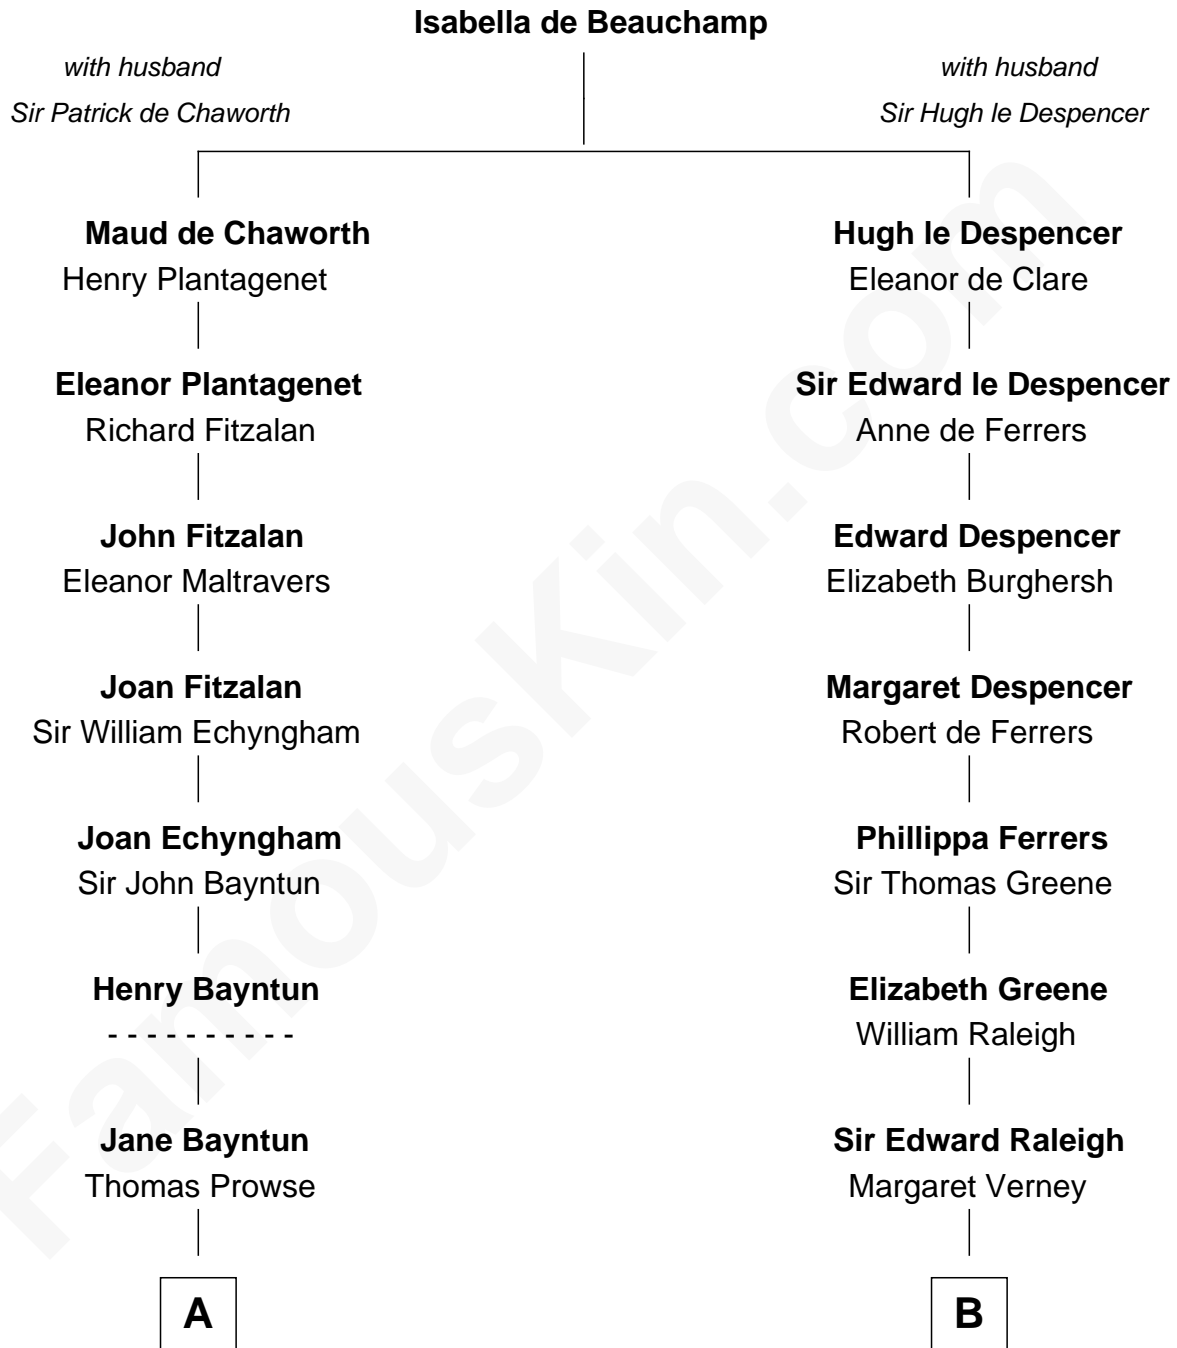

# FamousKin.com Relationship Chart of

**Pete Seeger**

*American Folk Singer*

13th cousin 7 times removed of

**Jonathan Swift**

*Author of Gulliver's Travels*

FamousKin.com