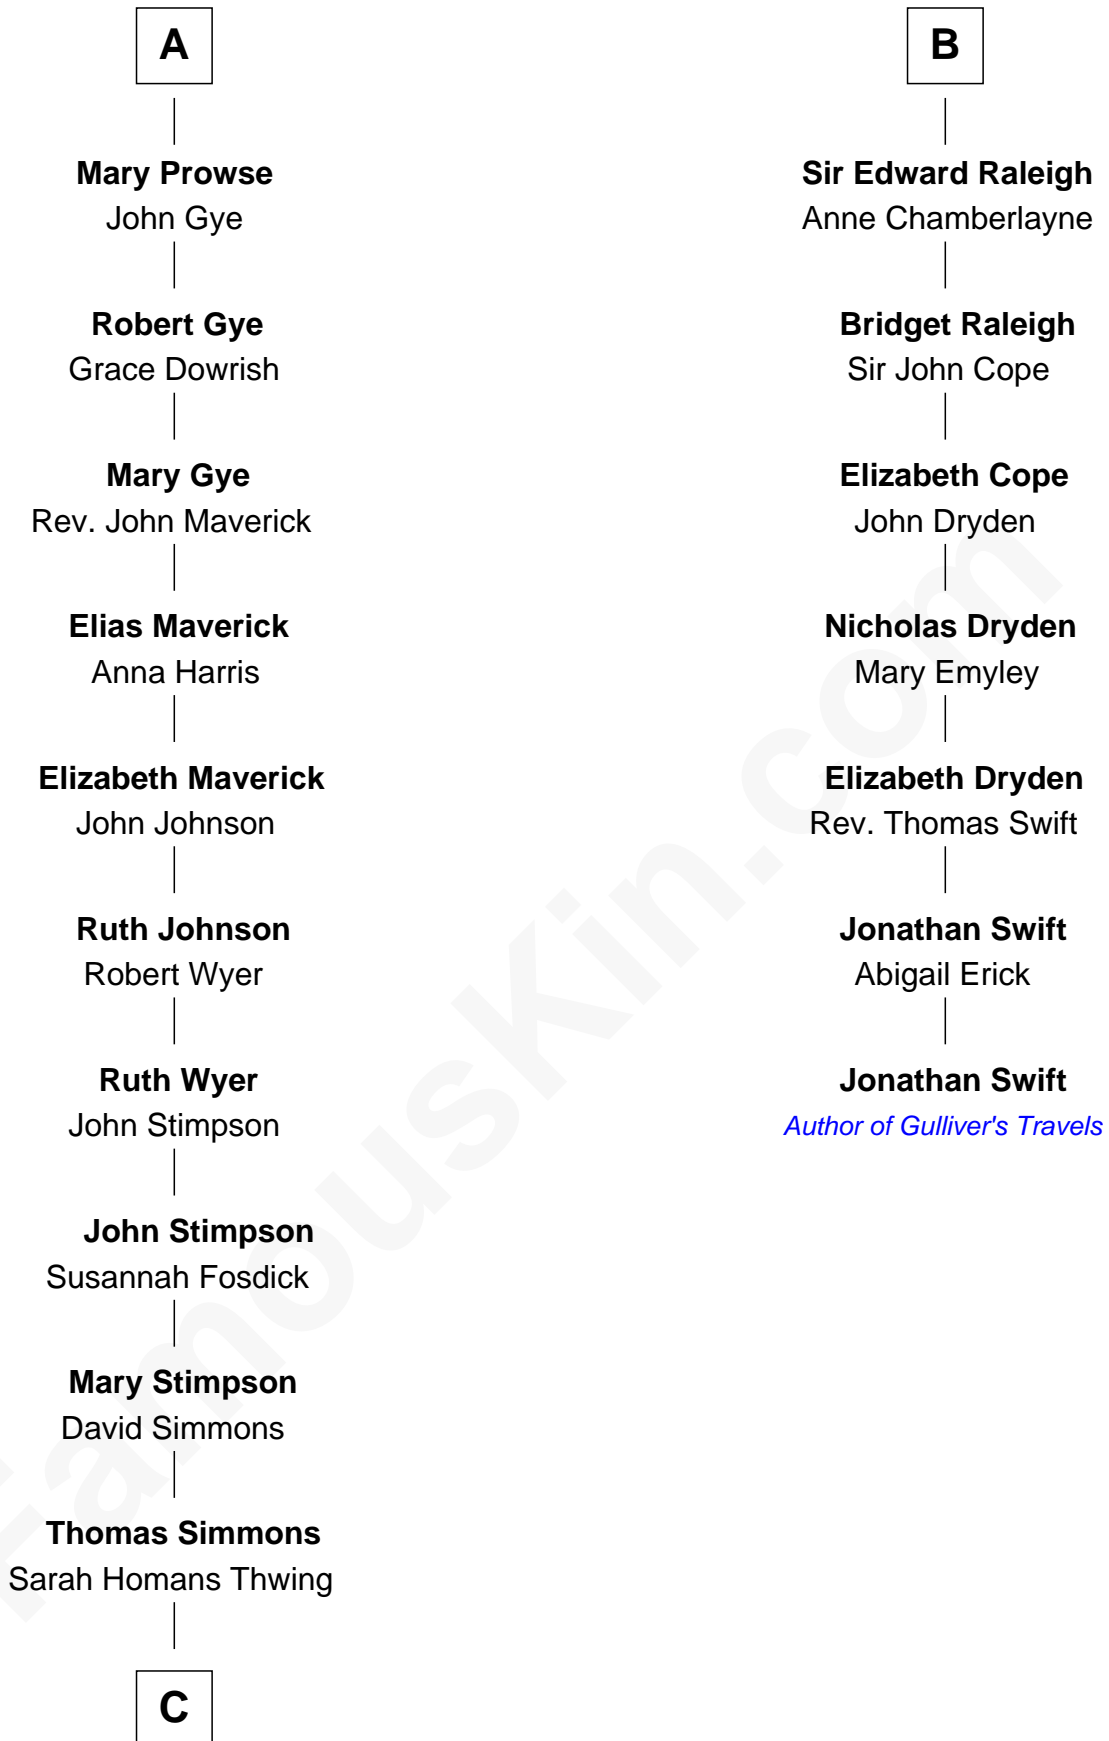

# FamousKin.com Relationship Chart of

**Pete Seeger**

*American Folk Singer*

13th cousin 7 times removed of

**Jonathan Swift**

*Author of Gulliver's Travels*

FamousKin.com