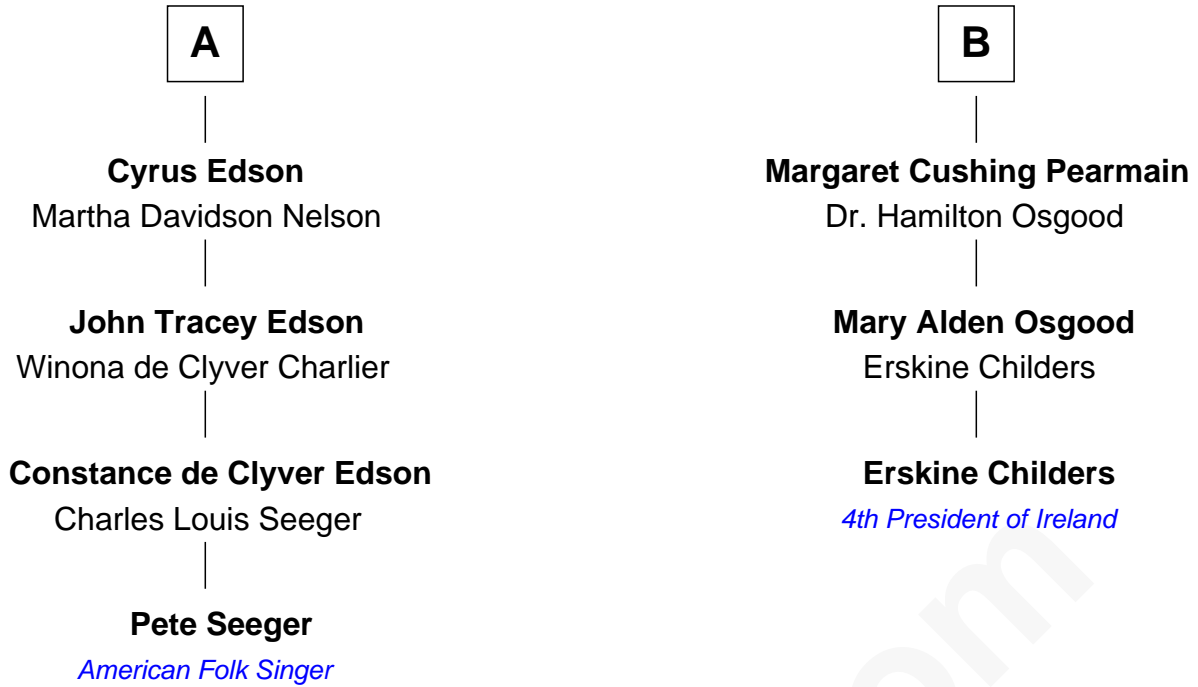

FamousKin.com Relationship Chart of

Pete Seeger

American Folk Singer

9th cousin 1 time removed of

Erskine Childers

4th President of Ireland

Thomas Bourne

Elizabeth - - - - -

Josiah Winslow

Margaret Winslow

John Miller

Josiah Miller

Mary Barker

Judith Miller

Thomas Smith

Josiah Smith

Mary Barker

Elisha Smith

Mary Butler Bass

Cordelia Miller Smith

William Robert Pearmain

B

FamousKin.com