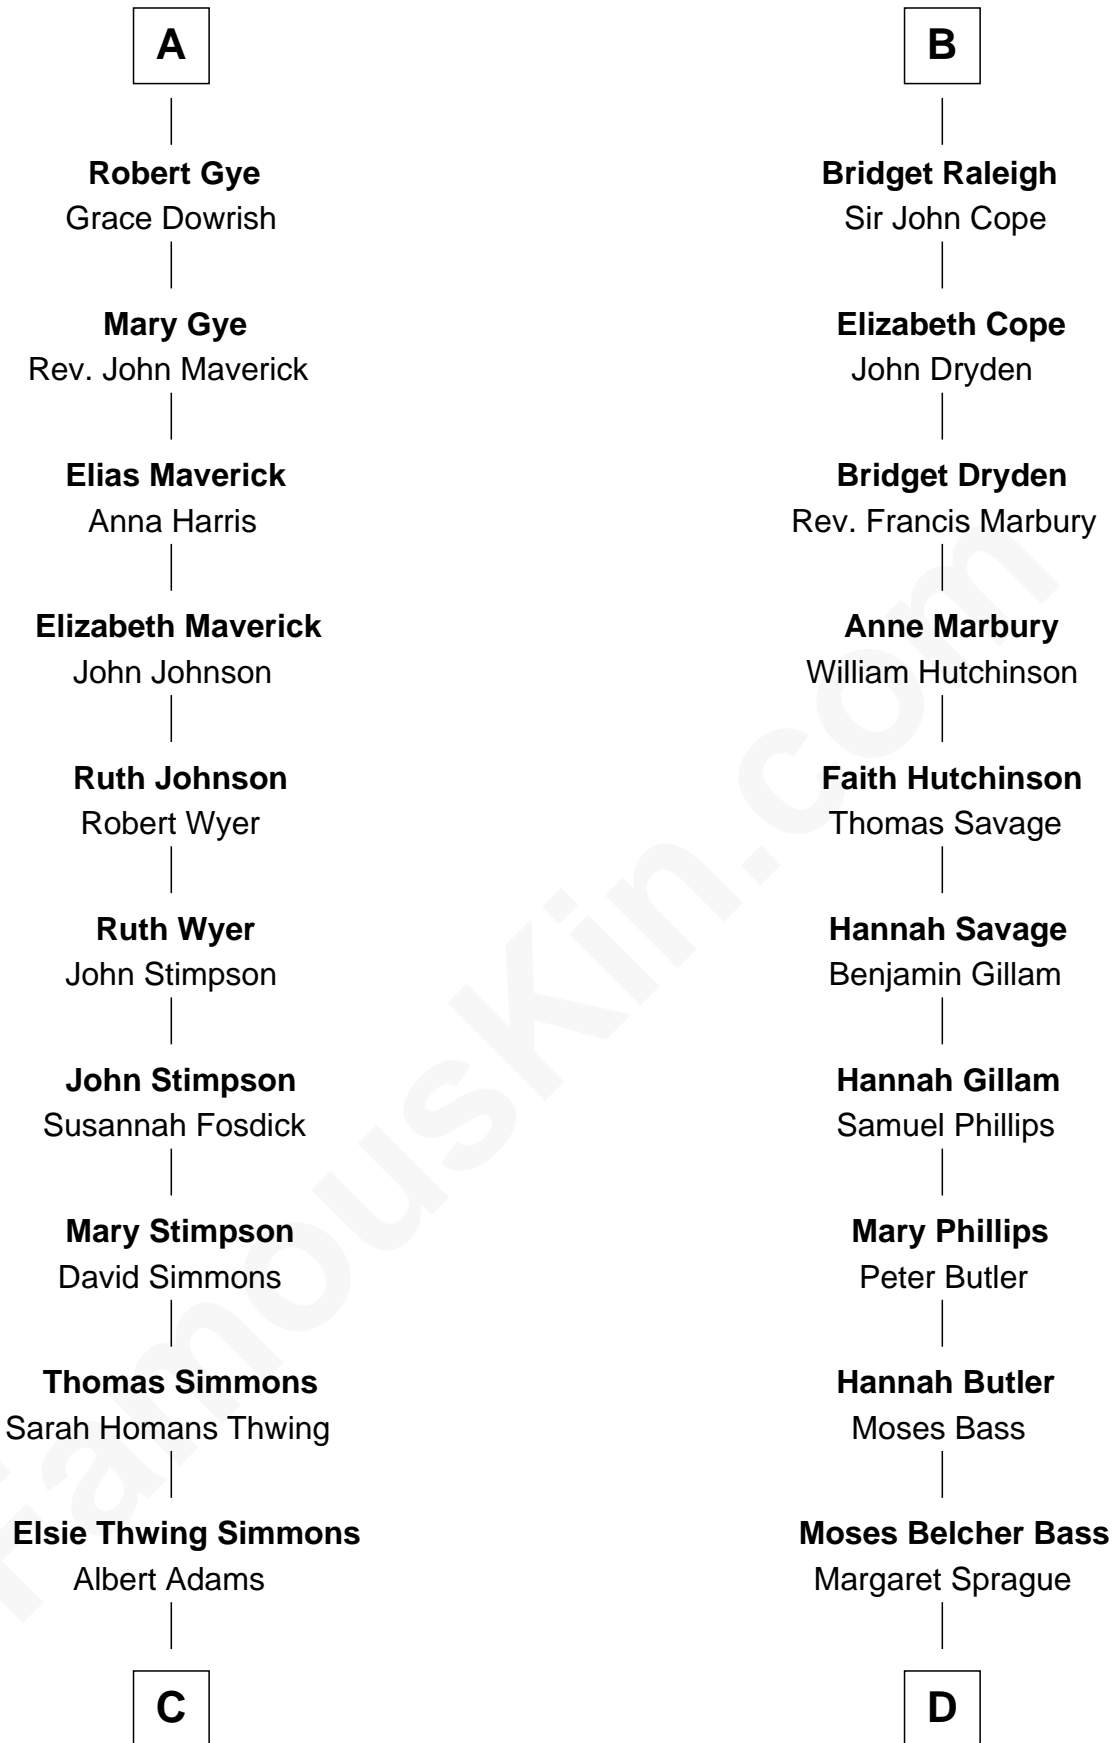

FamousKin.com Relationship Chart of

Pete Seeger

American Folk Singer

19th cousin 2 times removed of

Erskine Childers

4th President of Ireland

Edmund Fitzalan

Alice de Warenne

Richard Fitzalan
Eleanor Plantagenet

John Fitzalan
Eleanor Maltravers

Joan Fitzalan
Sir William Echyngnam

Joan Echyngnam
Sir John Bayntun

Henry Bayntun

Jane Bayntun
Thomas Prowse

Mary Prowse
John Gye

A

Mary Fitzalan
John le Strange

Ankaret le Strange
Sir Richard Talbot

Mary Talbot
Sir Thomas Greene

Sir Thomas Greene
Phillippa Ferrers

Elizabeth Greene
William Raleigh

Sir Edward Raleigh
Margaret Verney

Sir Edward Raleigh
Anne Chamberlayne

B

C

Elsie Simmons Adams

Charles Louis Seeger

Charles Louis Seeger

Constance de Clyver Edson

Pete Seeger

American Folk Singer