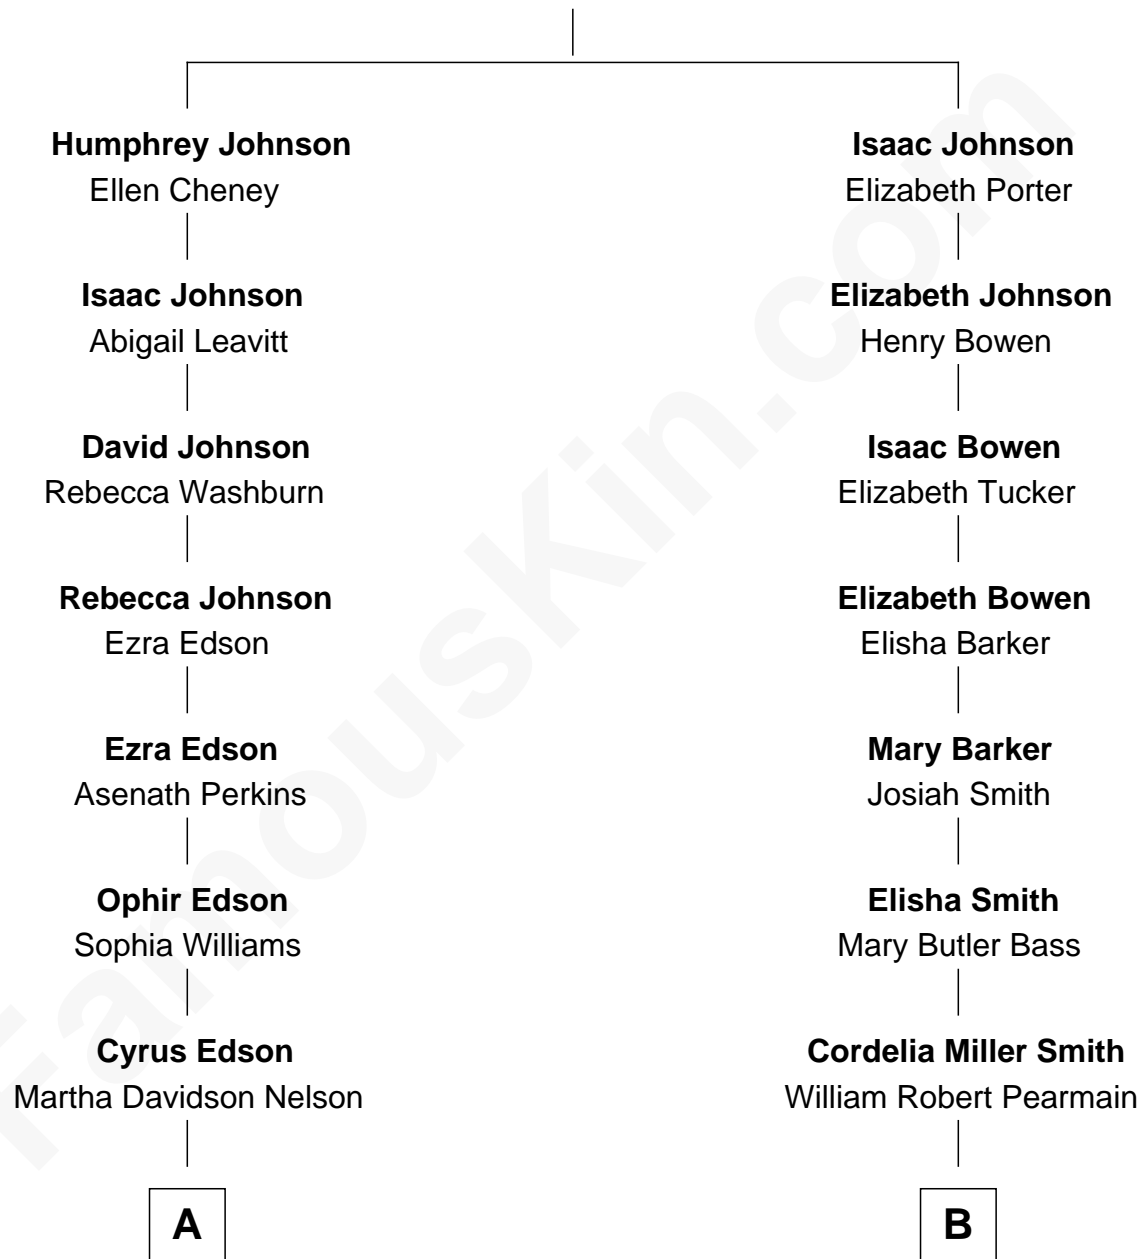

# FamousKin.com Relationship Chart of

**Pete Seeger**

*American Folk Singer*

9th cousin of

**Erskine Childers**

*4th President of Ireland*

**John Johnson**

Mary Heath

FamousKin.com