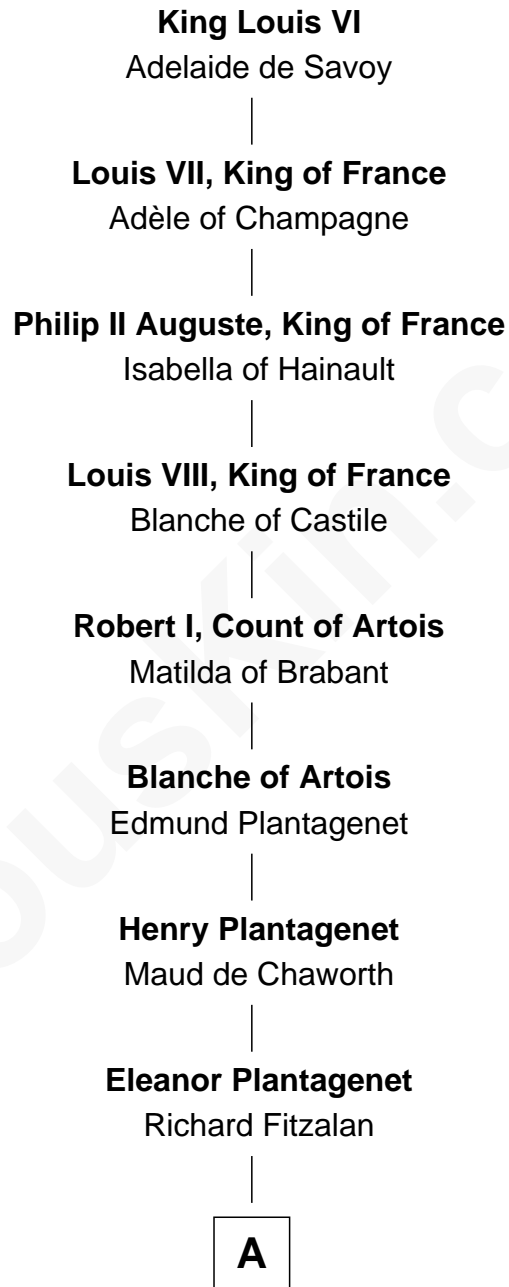

FamousKin.com Relationship Chart of

Pete Seeger

American Folk Singer

24th Great-grandson of

King Louis VI

King of France

A

John Fitzalan
Eleanor Maltravers

Joan Fitzalan
Sir William Echyngam

Joan Echyngam
Sir John Bayntun

Henry Bayntun

Jane Bayntun
Thomas Prowse

Mary Prowse
John Gye

Robert Gye
Grace Dowrish

Mary Gye
Rev. John Maverick

Elias Maverick
Anna Harris