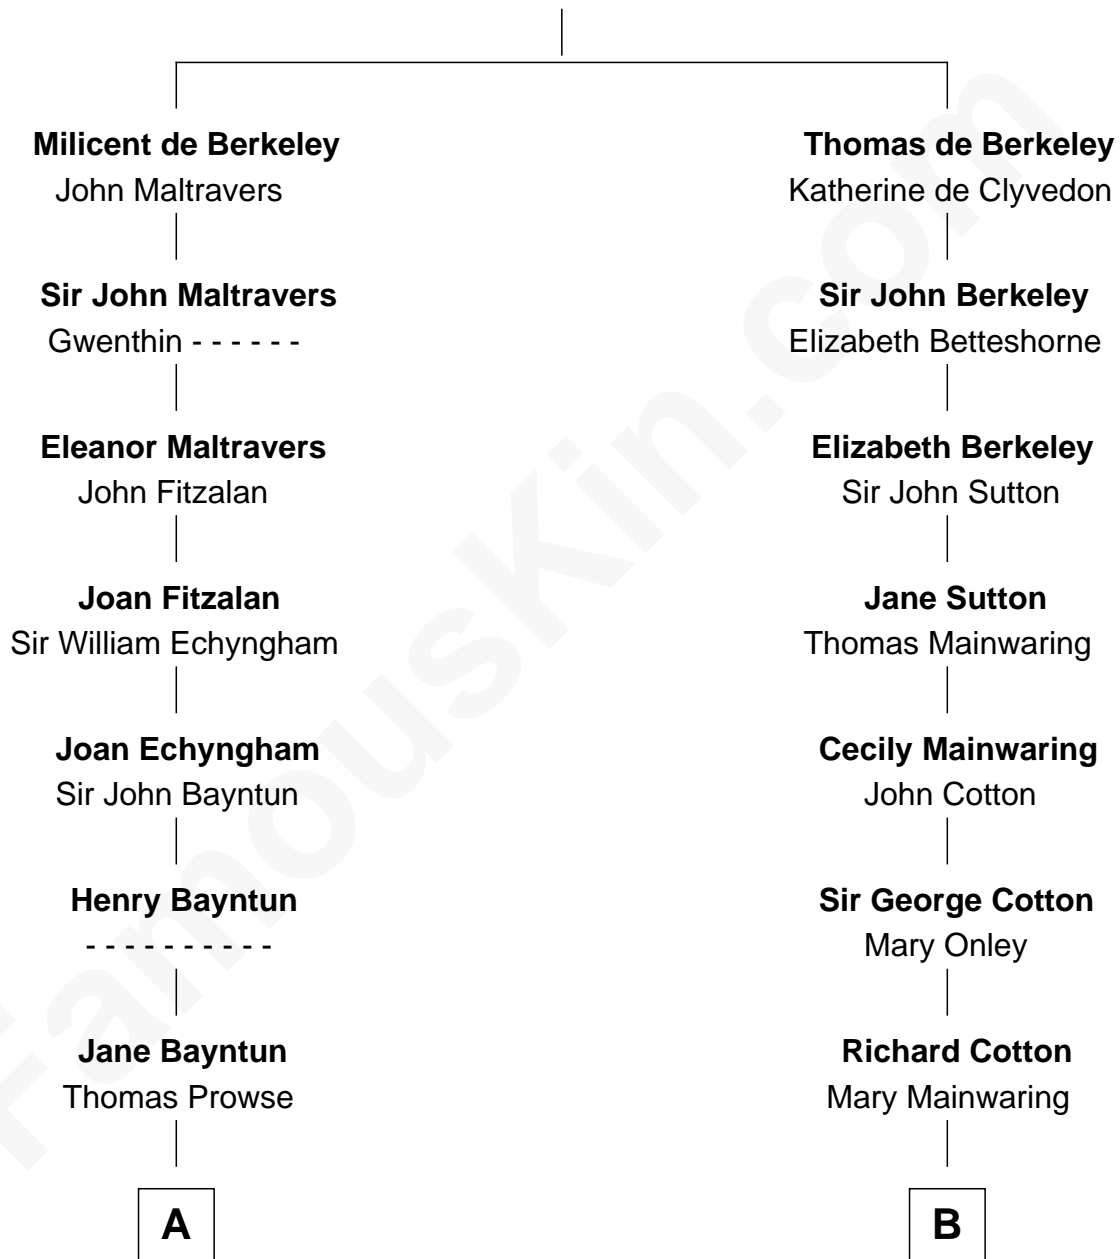

# FamousKin.com Relationship Chart of

**Pete Seeger**

*American Folk Singer*

16th cousin 4 times removed of

**Melvyn Douglas**

*Movie Actor*

**Sir Maurice de Berkeley**

Eve la Zouche

FamousKin.com