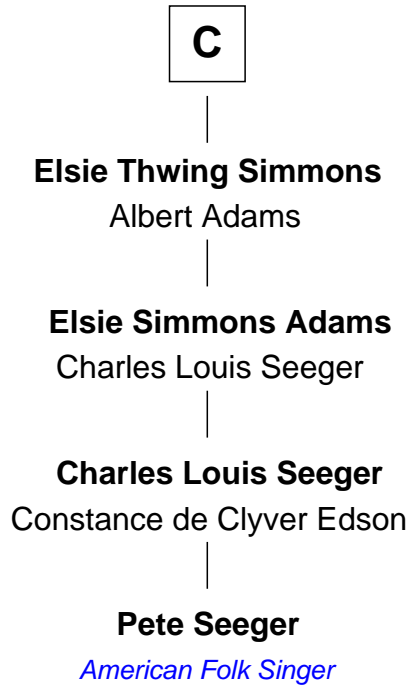

# FamousKin.com Relationship Chart of

**Pete Seeger**

*American Folk Singer*

16th cousin 4 times removed of

**Melvyn Douglas**

*Movie Actor*

**Sir Maurice de Berkeley**

Eve la Zouche

FamousKin.com