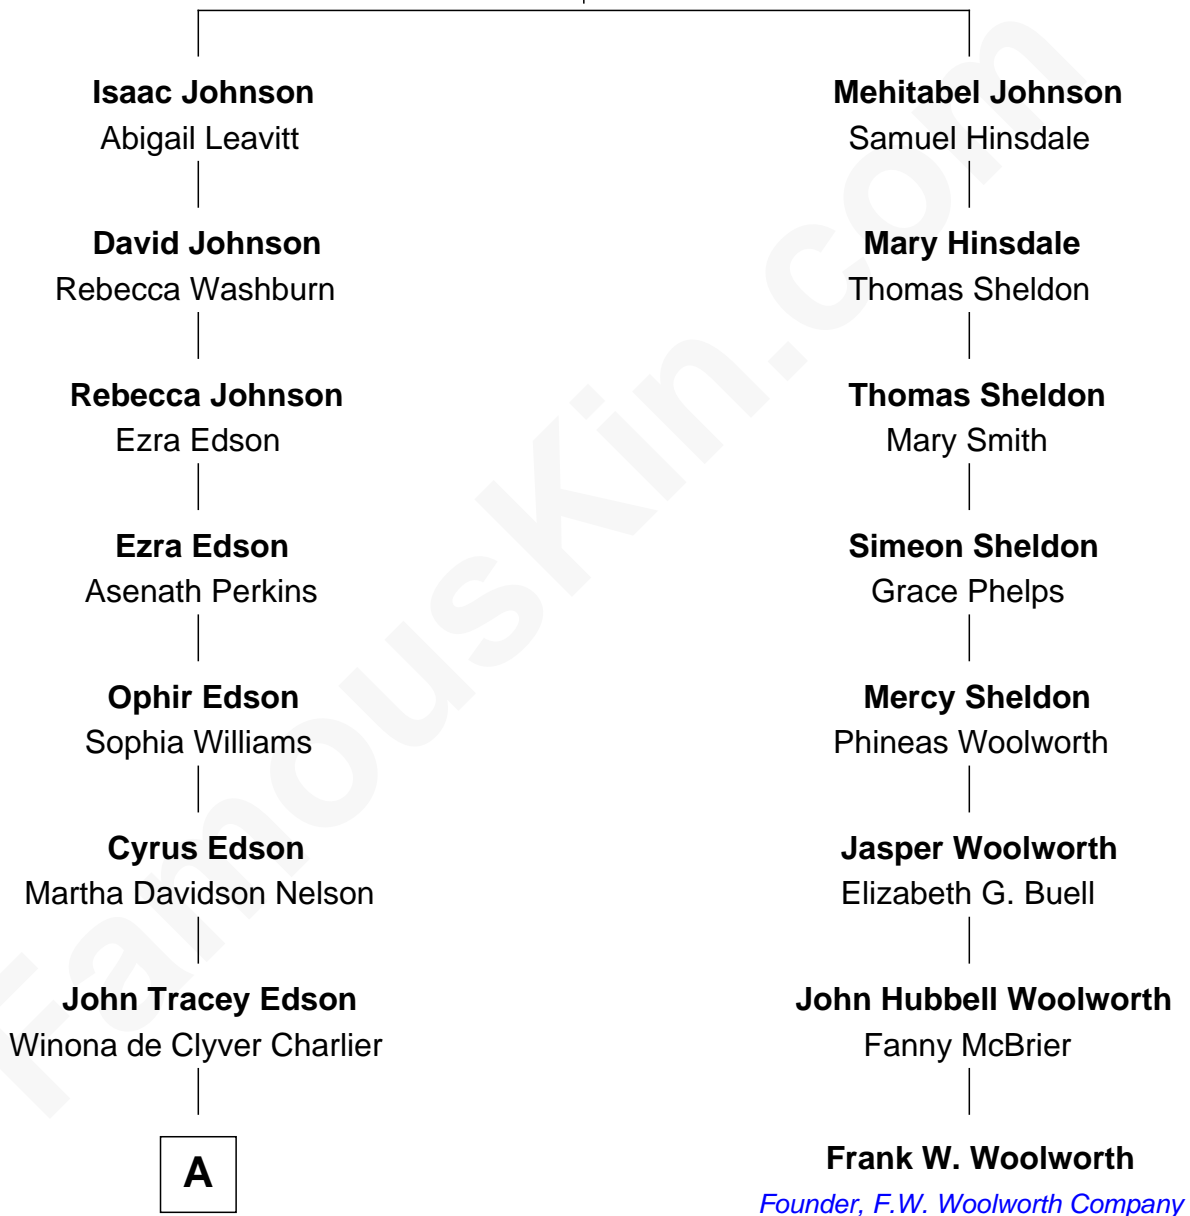

# FamousKin.com Relationship Chart of

**Pete Seeger**

*American Folk Singer*

7th cousin 1 time removed of

**Frank W. Woolworth**

*Founder of F.W. Woolworth Company*

**Humphrey Johnson**

Ellen Cheney

**A**

—  
**Constance de Clyver Edson**

Charles Louis Seeger

—  
**Pete Seeger**

*American Folk Singer*

FamousKin.com