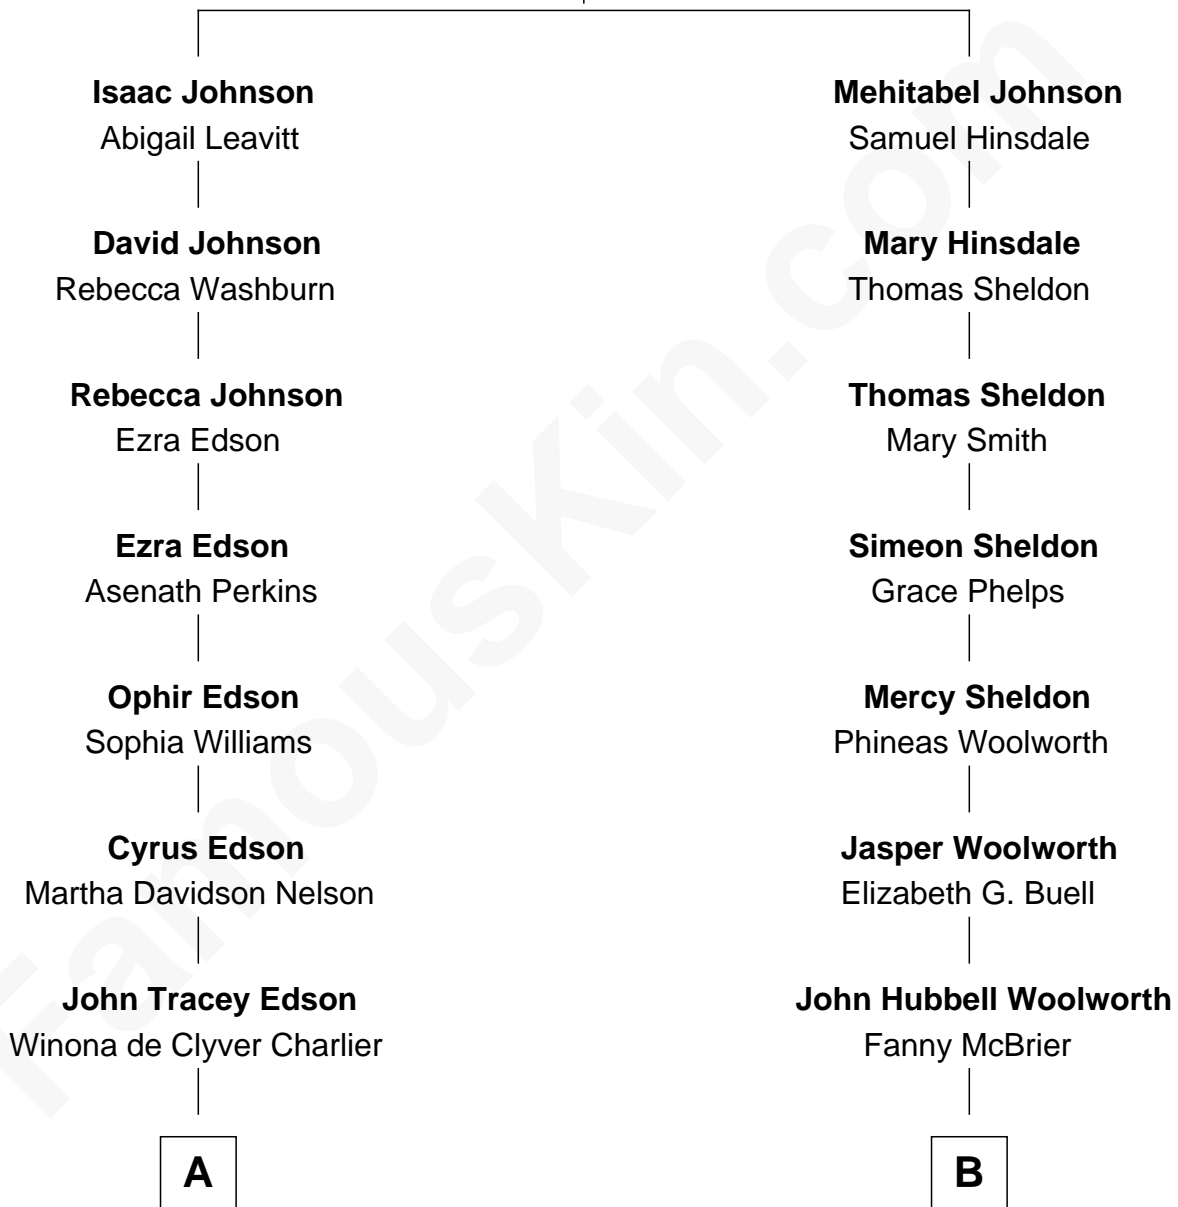

FamousKin.com Relationship Chart of

Pete Seeger

American Folk Singer

8th cousin 1 time removed of

Barbara Hutton

Socialite (aka "Poor Little Rich Girl")

Humphrey Johnson

Ellen Cheney

FamousKin.com