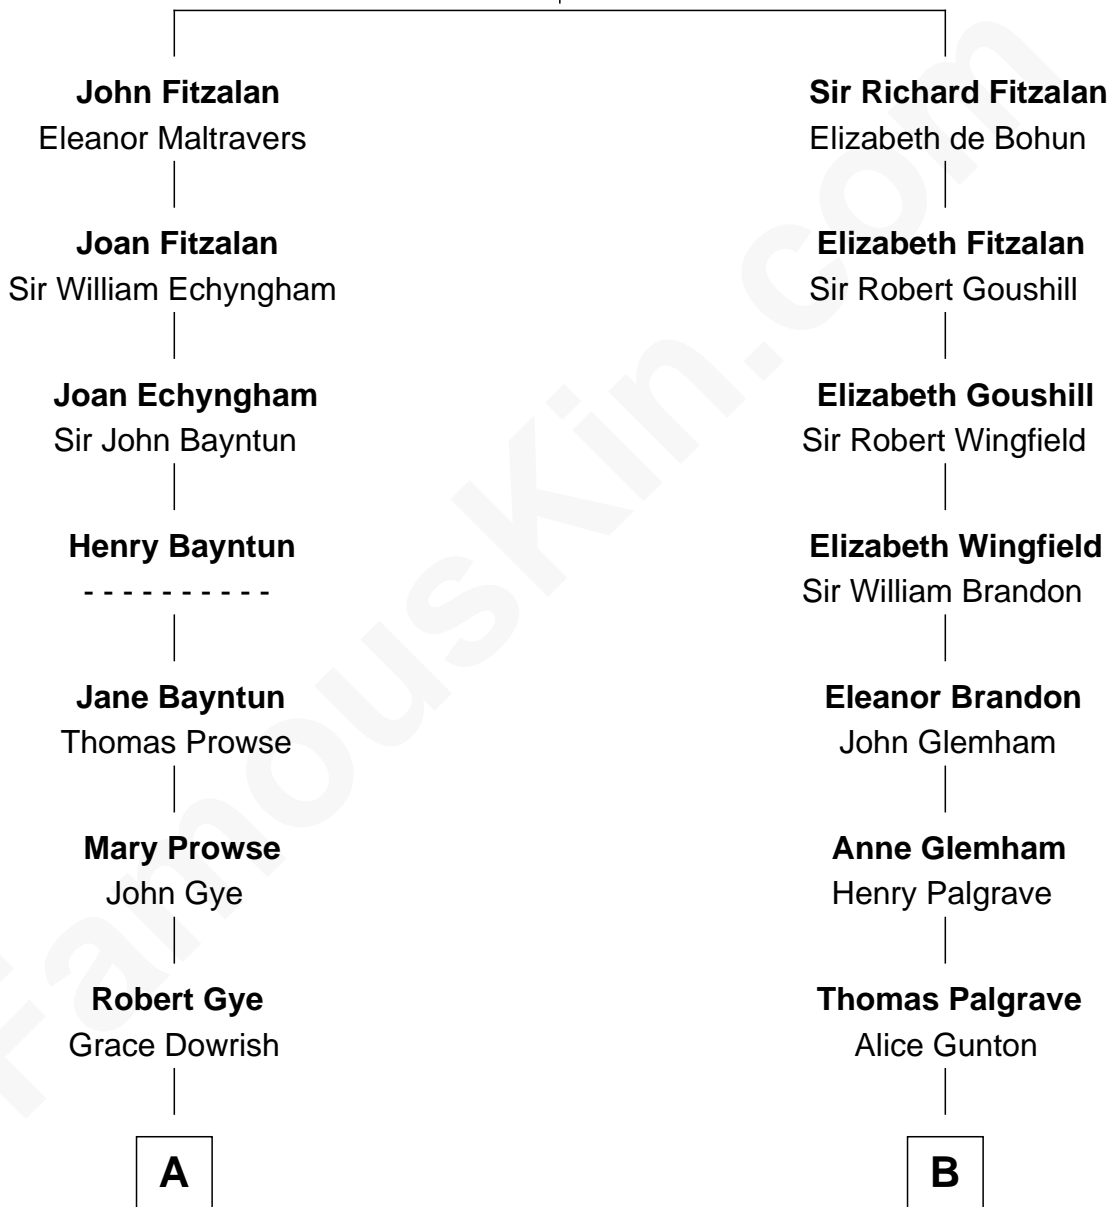

FamousKin.com Relationship Chart of

Pete Seeger

American Folk Singer

15th cousin 3 times removed of

Shubael D. Childs

Founder of S.D. Childs & Company

Richard Fitzalan
Eleanor Plantagenet

C

Charles Louis Seeger
Constance de Clyver Edson

Pete Seeger
American Folk Singer

FamousKin.com