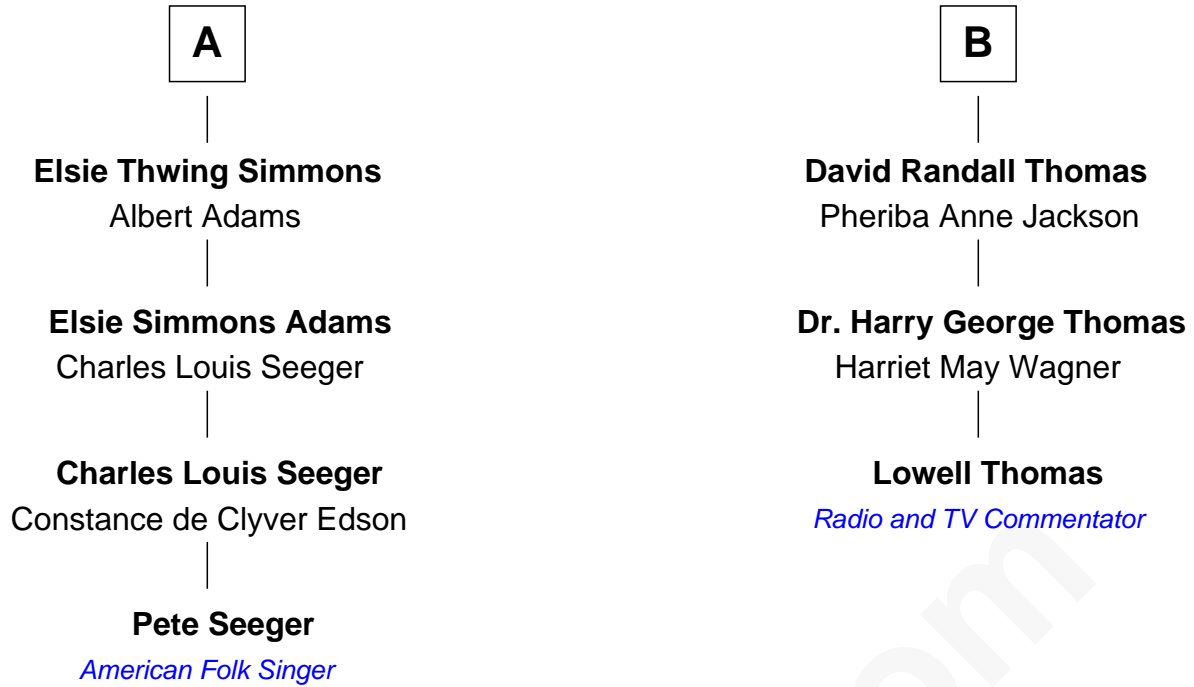

# FamousKin.com Relationship Chart of

**Pete Seeger**

*American Folk Singer*

9th cousin 1 time removed of

**Lowell Thomas**

*Radio and TV Commentator*

**Thomas Ford**  
Elizabeth Charde

FamousKin.com