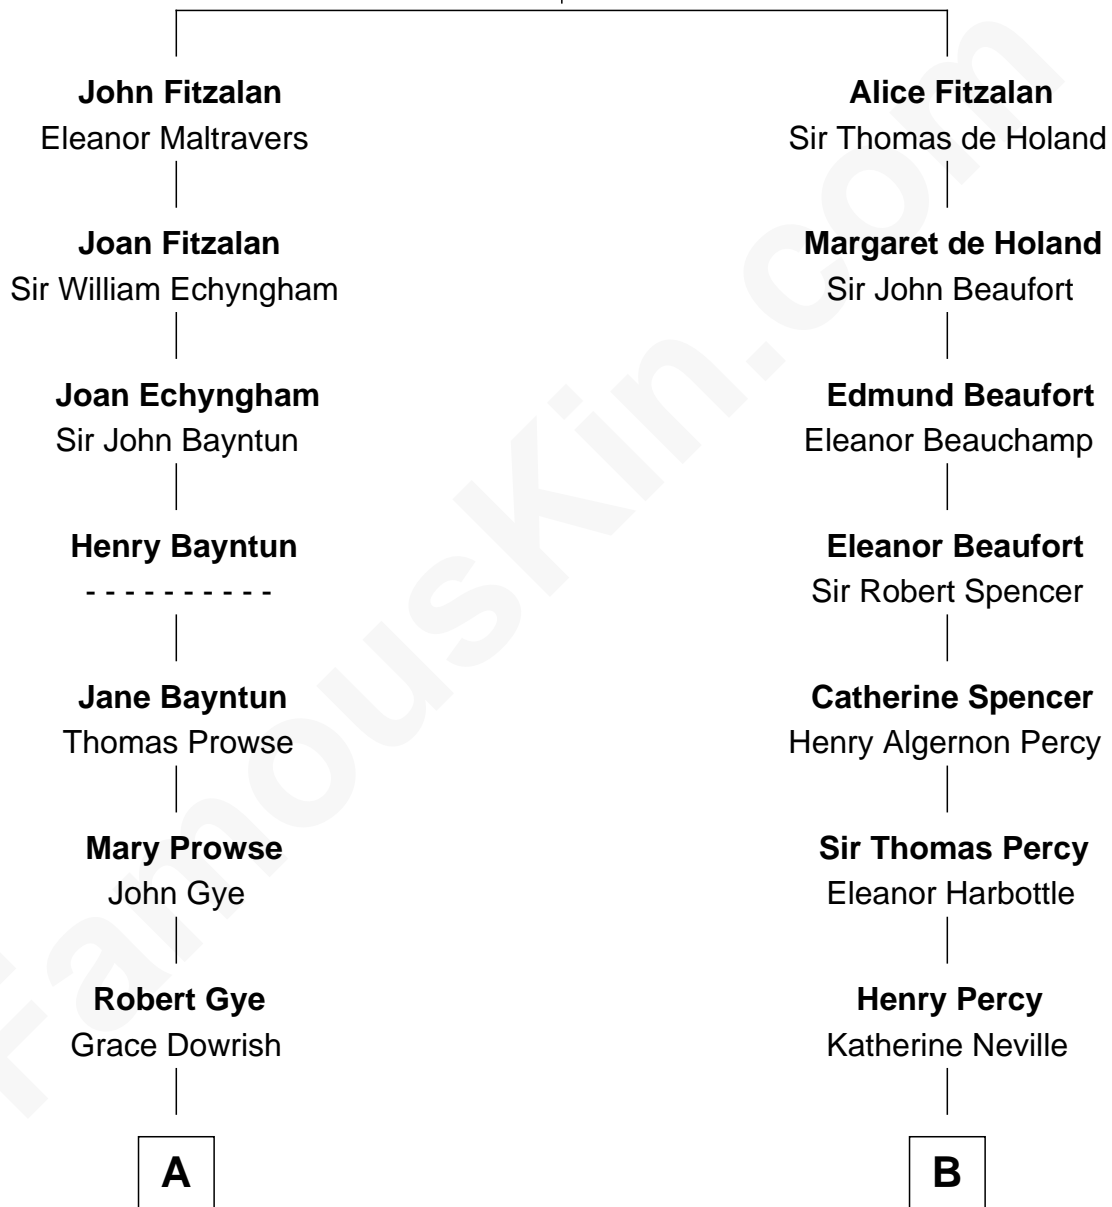

FamousKin.com Relationship Chart of

Pete Seeger

American Folk Singer

18th cousin 1 time removed of

Princess Diana

Princess of Wales

Richard Fitzalan
Eleanor Plantagenet

C

Charles Louis Seeger
Constance de Clyver Edson

Pete Seeger
American Folk Singer

D

Albert Edward John Spencer
Cynthia Elinor Beatrix Hamilton

Edward John Spencer
Frances Ruth Burke Roche

Princess Diana
Princess of Wales