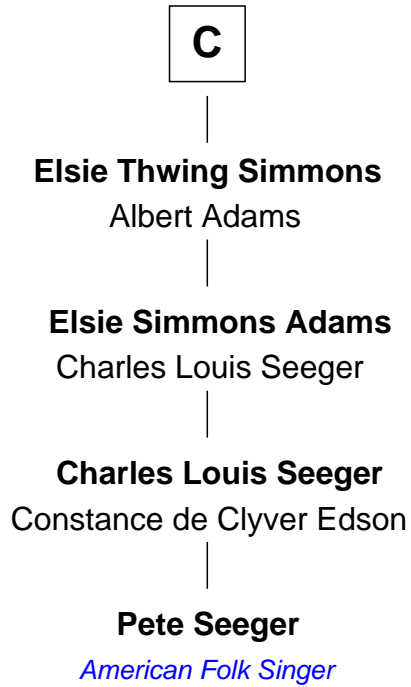

FamousKin.com Relationship Chart of

Pete Seeger

American Folk Singer

17th cousin 3 times removed of

Princess Diana

Princess of Wales

Sir Maurice de Berkeley

Eve la Zouche

Milicent de Berkeley

John Maltravers

Sir John Maltravers

Gwenthin - - - - -

Eleanor Maltravers

John Fitzalan

Joan Fitzalan

Sir William Echyngam

Katherine de Clyvedon

Sir John Berkeley

Elizabeth Betteshorne

Elizabeth Berkeley

Sir John Sutton

Sir Edmund Sutton

Matilda Clifford

Thomas Dudley

Grace Threlkeld

John Dudley

Elizabeth Gardiner

Anne Dudley

Sir Francis Popham

B

FamousKin.com