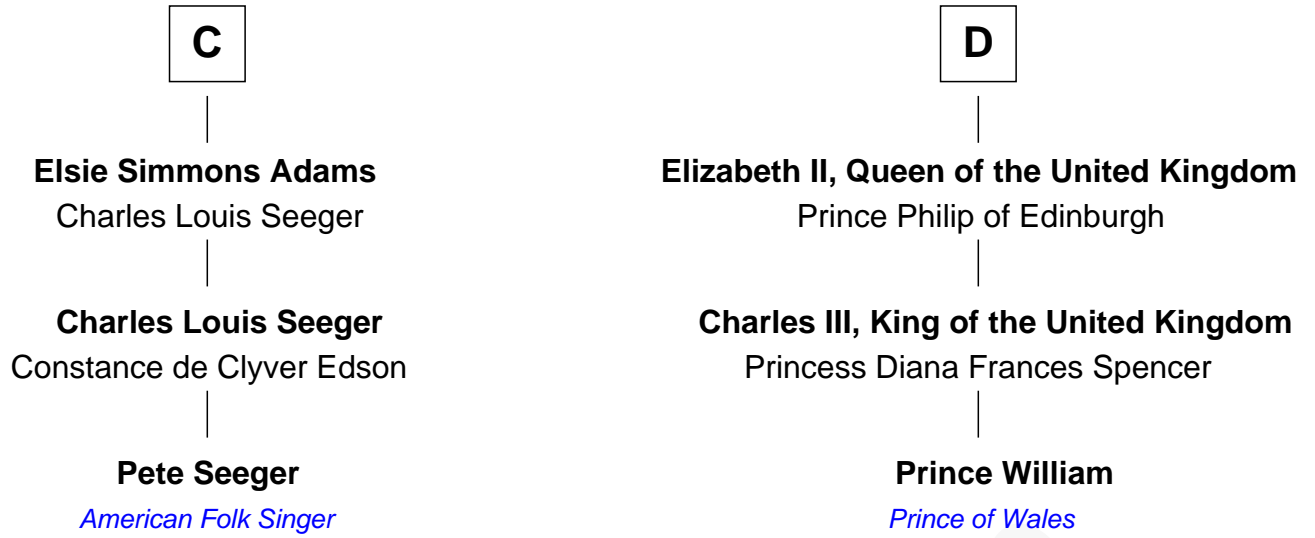

# FamousKin.com Relationship Chart of

**Pete Seeger**

*American Folk Singer*

19th cousin of

**Prince William**

*Prince of Wales*

**Edmund Fitzalan**

Alice de Warenne