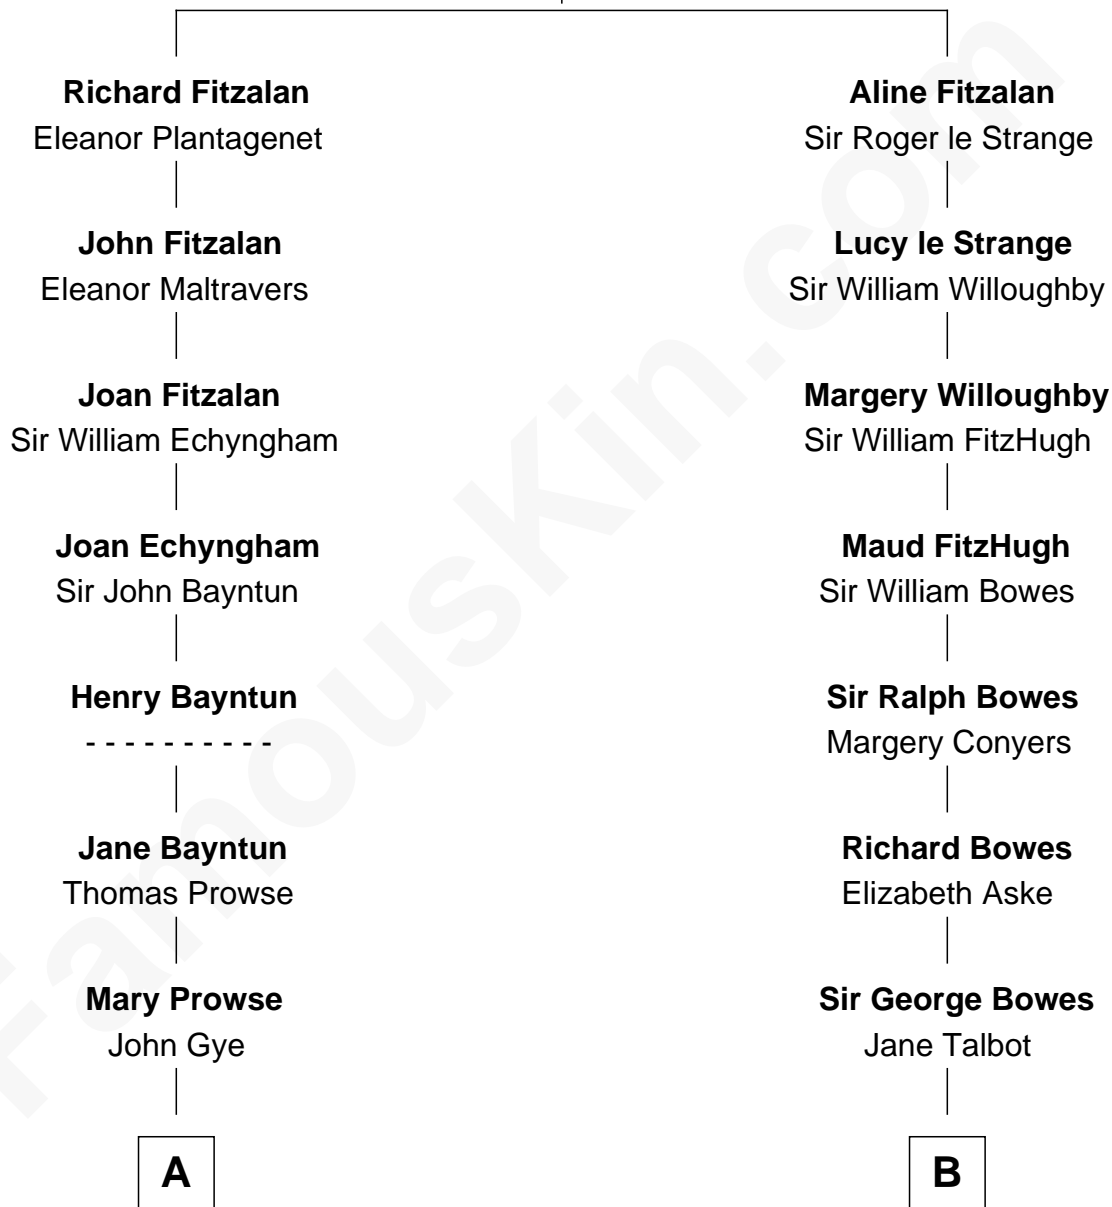

# FamousKin.com Relationship Chart of

**Pete Seeger**

*American Folk Singer*

19th cousin of

**Prince William**

*Prince of Wales*

**Edmund Fitzalan**

Alice de Warenne

FamousKin.com