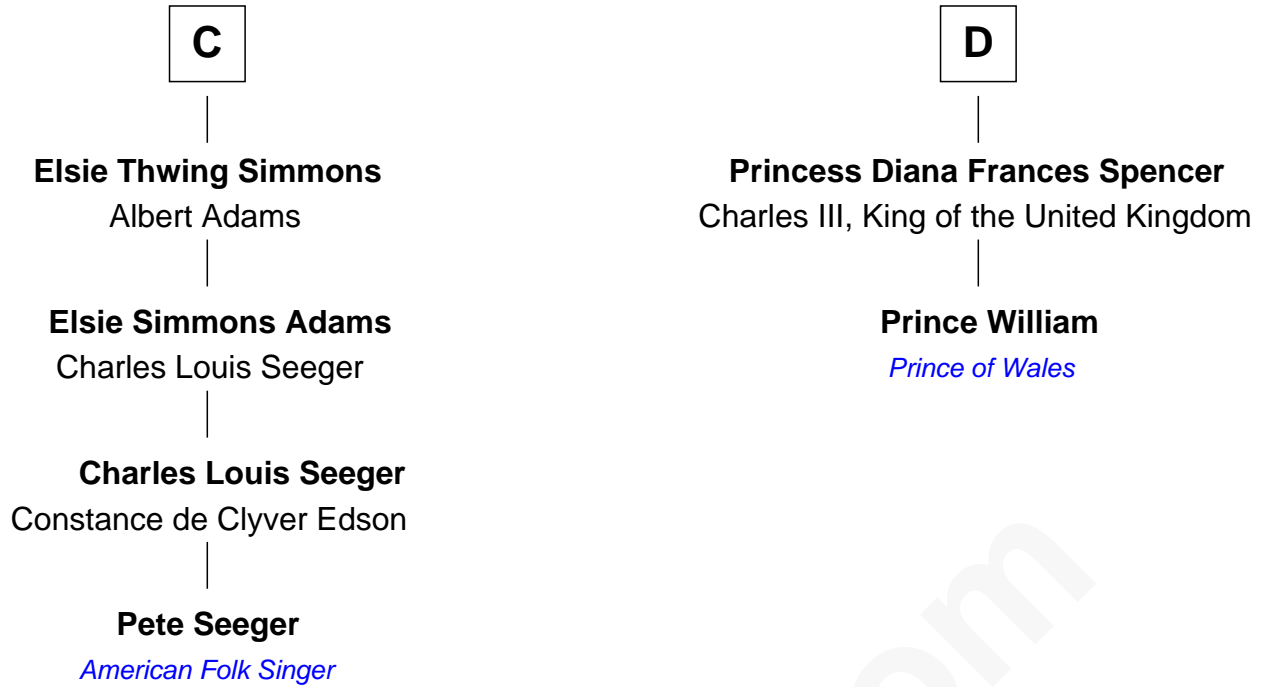

# FamousKin.com Relationship Chart of

**Pete Seeger**

*American Folk Singer*

18th cousin 2 times removed of

**Prince William**

*Prince of Wales*

**Sir Maurice de Berkeley**

Eve la Zouche

**Milicent de Berkeley**

John Maltravers

**Sir John Maltravers**

Gwenhin - - - - -

**Eleanor Maltravers**

John Fitzalan

**Joan Fitzalan**

Sir William Echyngam

Katherine de Clyvedon

**Sir John Berkeley**

Elizabeth Betteshorne

**Elizabeth Berkeley**

Sir John Sutton

**Sir Edmund Sutton**

Matilda Clifford

**Thomas Dudley**

Grace Threlkeld

**John Dudley**

Elizabeth Gardiner

**Anne Dudley**

Sir Francis Popham

**B**

FamousKin.com