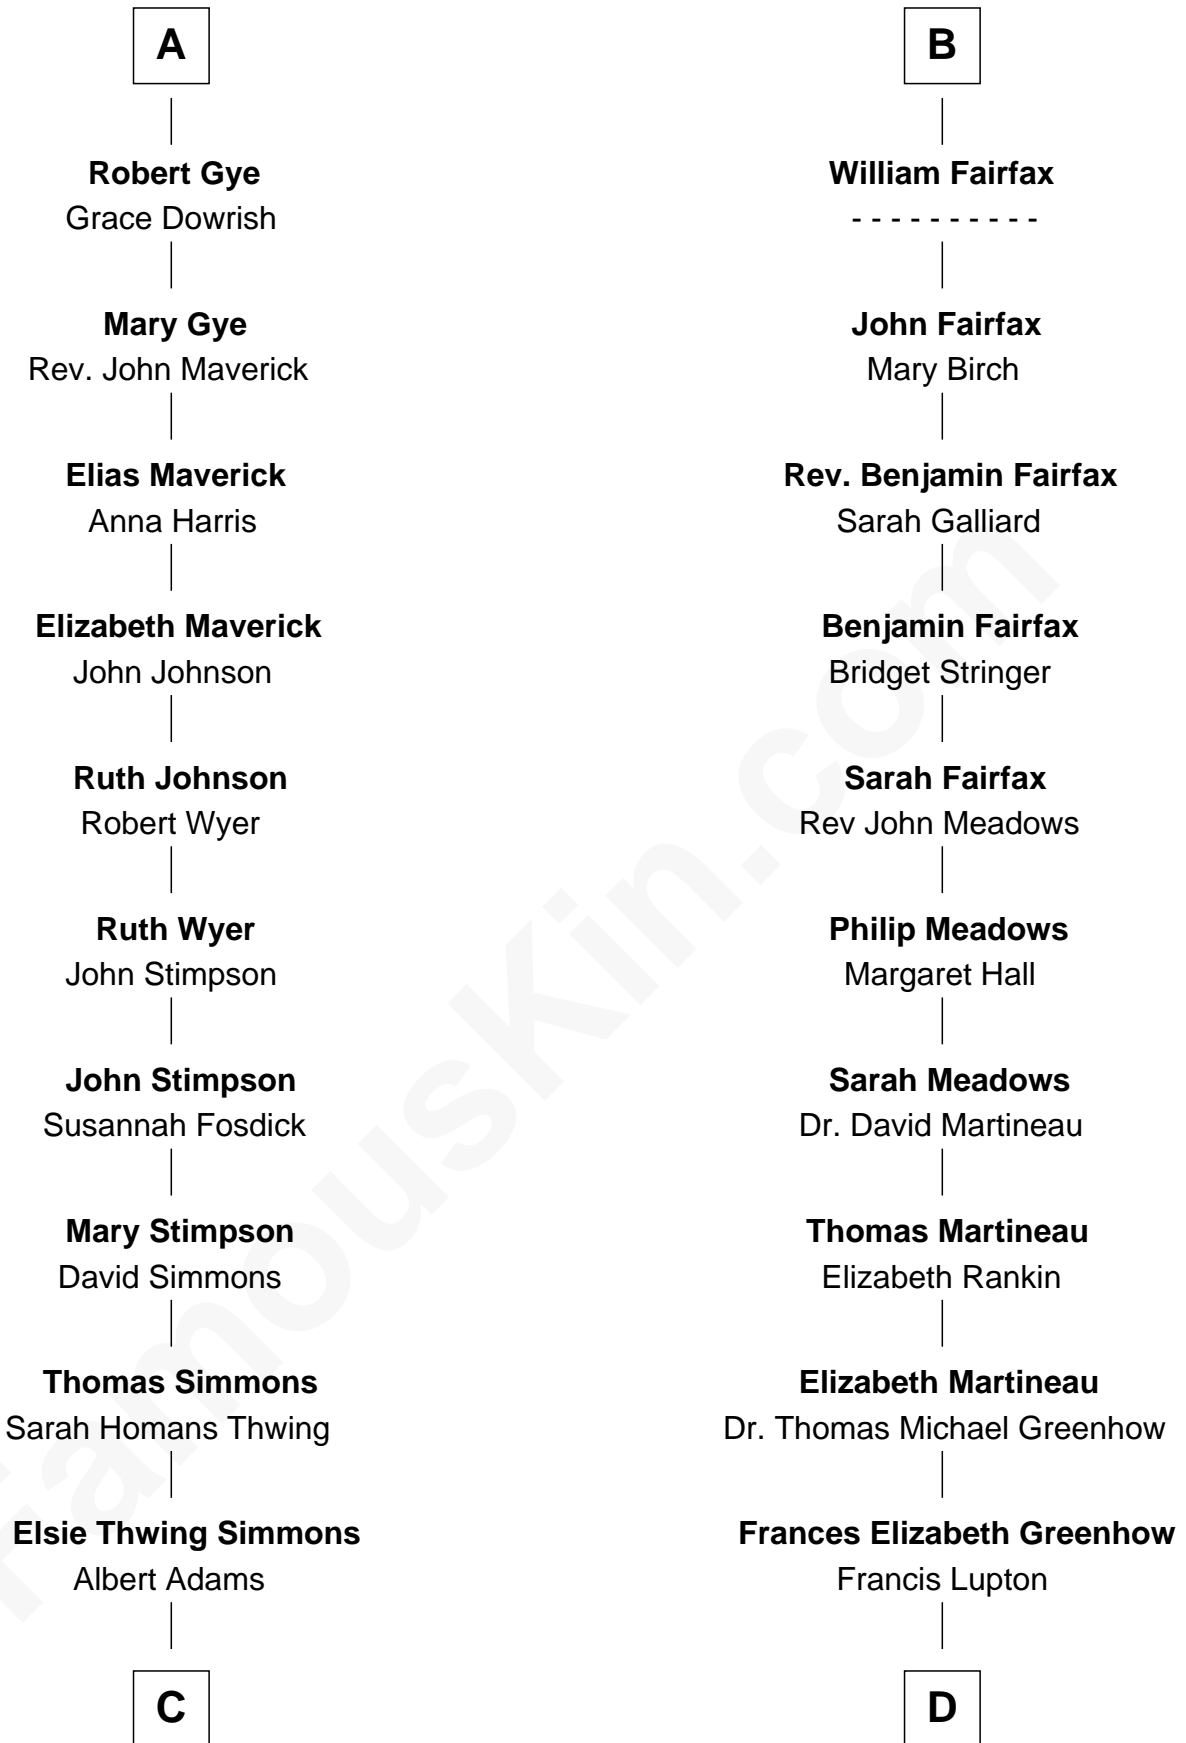

FamousKin.com Relationship Chart of

Pete Seeger

American Folk Singer

19th cousin 2 times removed of

Catherine Middleton

Princess of Wales

Henry Plantagenet

Maud de Chaworth