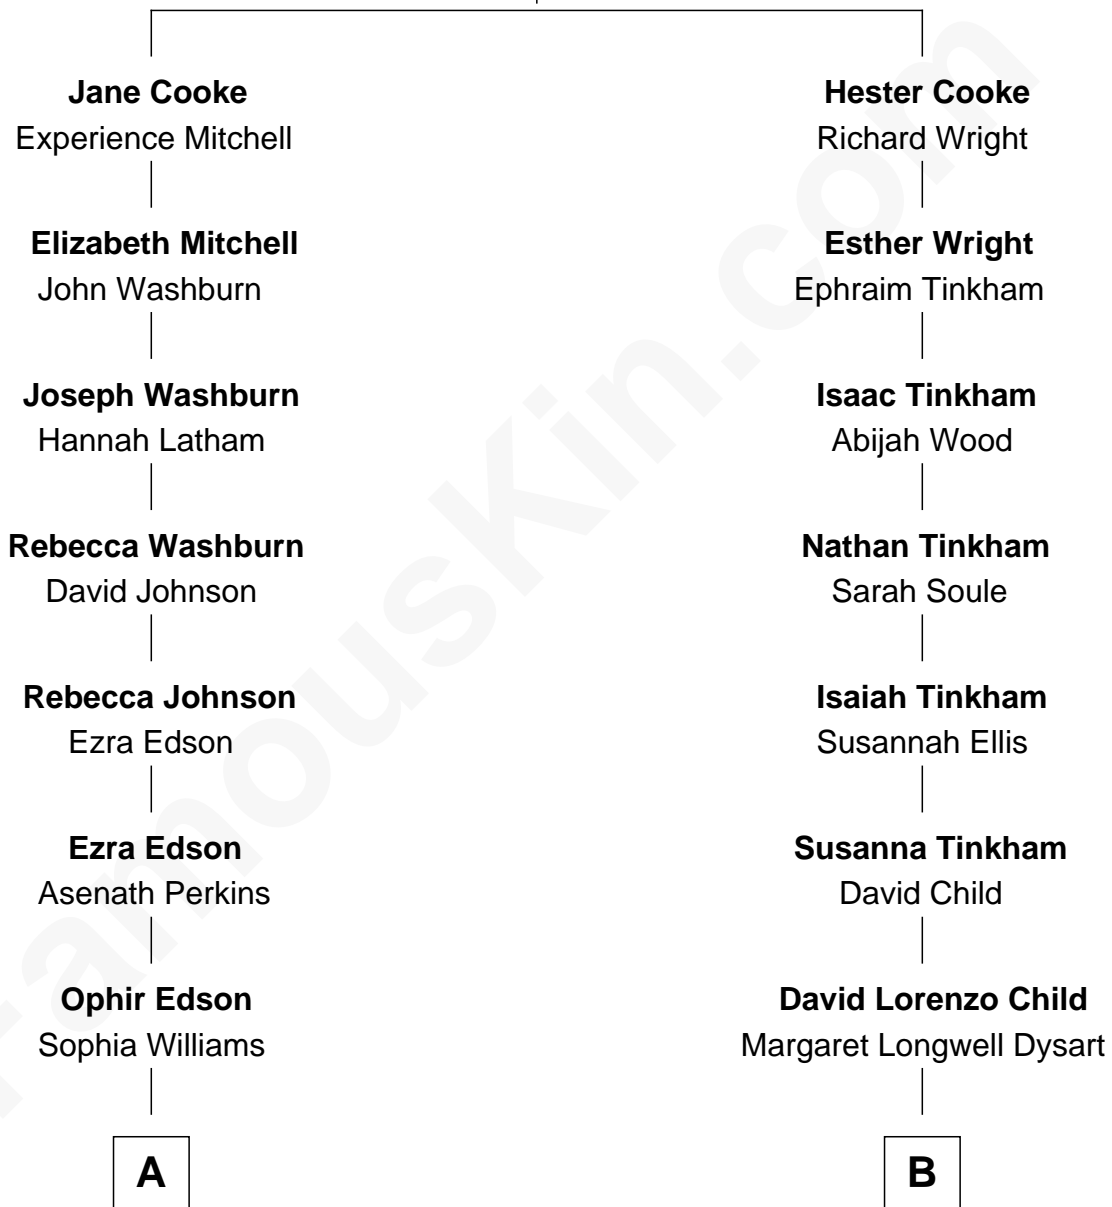

FamousKin.com Relationship Chart of

Pete Seeger

American Folk Singer

10th cousin of

Dick Van Dyke

TV Actor - "The Dick Van Dyke Show"

Francis Cooke
Hester le Mahieu

A

Cyrus Edson

Martha Davidson Nelson

John Tracey Edson

Winona de Clyver Charlier

Constance de Clyver Edson

Charles Louis Seeger

Pete Seeger

American Folk Singer